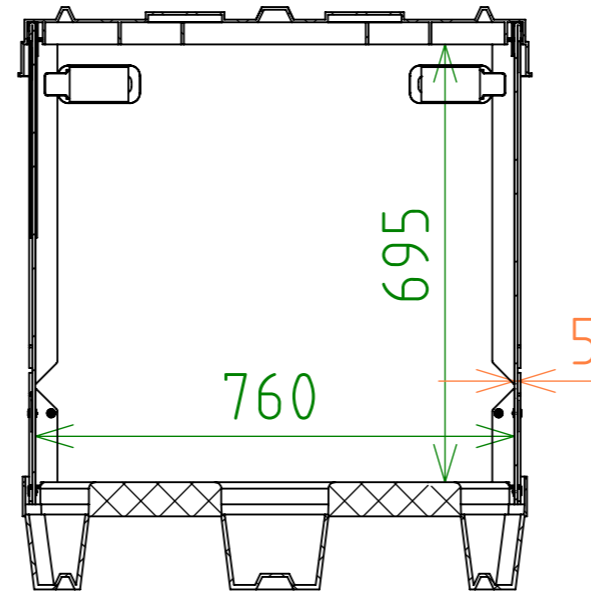

Product ID: 8596349008927

TECHNICAL DRAWING

TPS 1208 L - 1 x load door 2000g/m<sup>2</sup>

CUT A-A  
SCALE 1 : 12

ITEM NO.	DESCRIPTION	QUANTITY	WEIGHT(kg)
1	TPS 120x800 mm, sleeve	1	5.04
2	TPS 1200x800 mm;palette	1	10.60
3	TPS 1200x800 mm;lid	1	6.30

SPECIFICATION	
Weight	21.94 kg
Volume	613 l