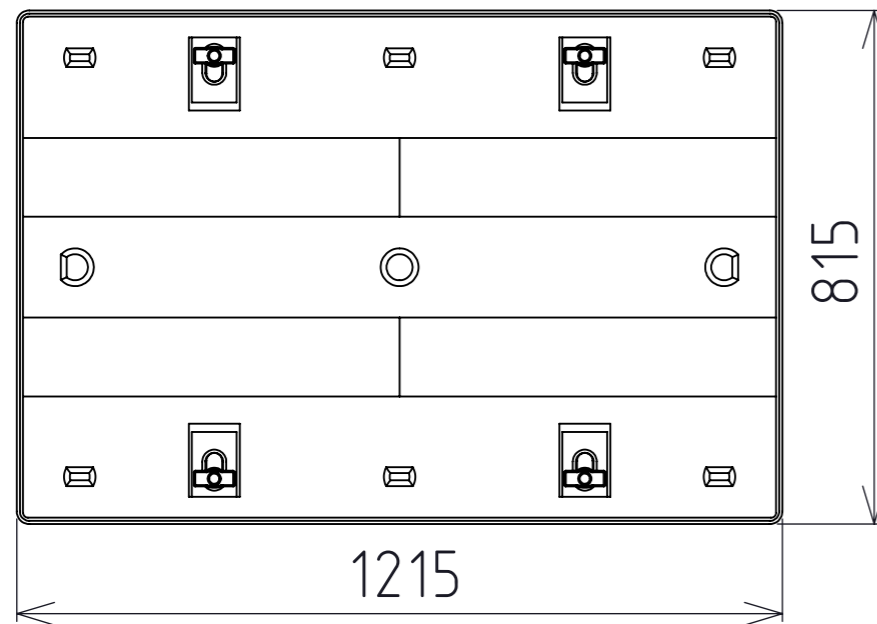

Product ID: 8596349008927

TECHNICAL DRAWING

TPS 1208 L - 1 x load door 2000g/m<sup>2</sup>

CUT A-A  
SCALE 1 : 12

ITEM NO.	DESCRIPTION	QUANTITY	WEIGHT(kg)
1	TPS 120x800 mm, sleeve	1	5.04
2	TPS 1200x800 mm;palette	1	10.60
3	TPS 1200x800 mm;lid	1	6.30

SPECIFICATION	
Weight	21.94 kg
Volume	613 l