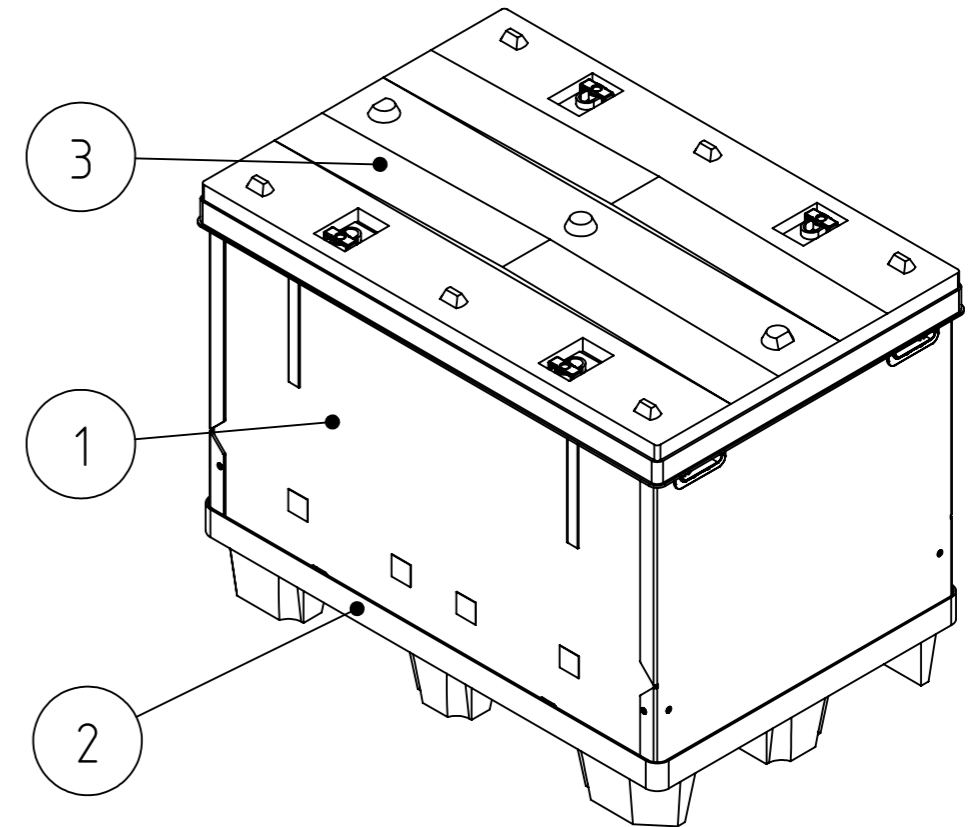

Product ID: 8596349008927

TECHNICAL DRAWING

TPS 1208 L - 1 x load door 2000g/m<sup>2</sup>

CUT A-A  
SCALE 1 : 12

ITEM NO.	DESCRIPTION	QUANTITY	WEIGHT(kg)
1	TPS 120x800 mm, sleeve	1	5.04
2	TPS 1200x800 mm;palette	1	10.60
3	TPS 1200x800 mm;lid	1	6.30

SPECIFICATION	
Weight	21.94 kg
Volume	613 l