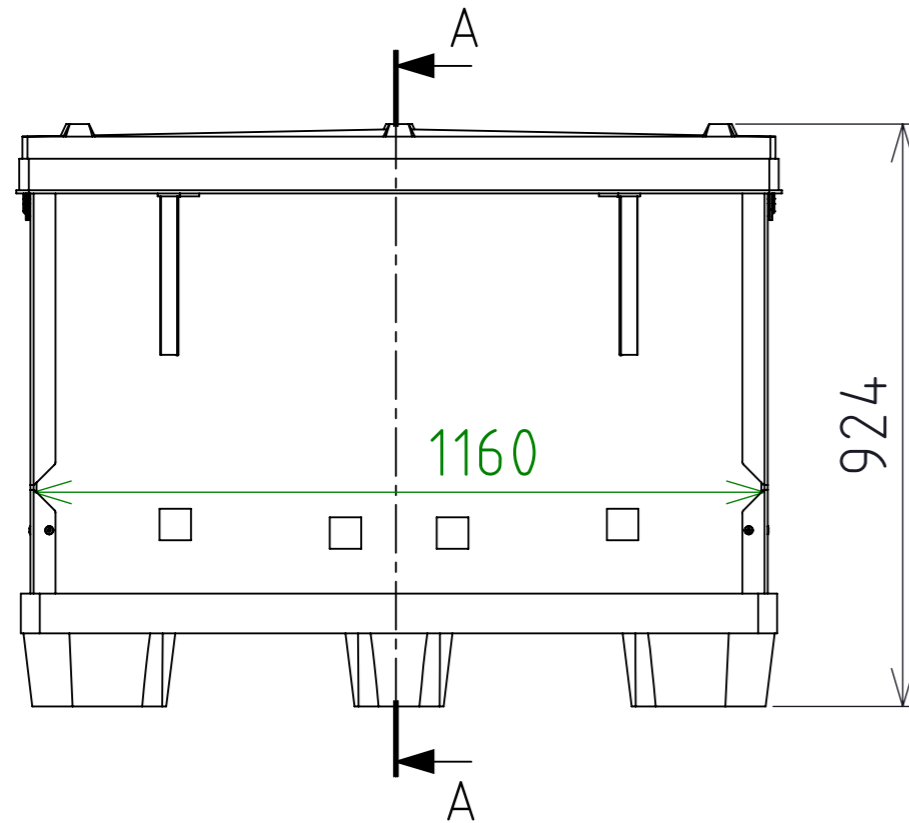

Product ID: 8596349008927

TECHNICAL DRAWING

TPS 1208 L - 1 x load door 2000g/m<sup>2</sup>

CUT A-A  
SCALE 1 : 12

ITEM NO.	DESCRIPTION	QUANTITY	WEIGHT(kg)
1	TPS 120x800 mm, sleeve	1	5.04
2	TPS 1200x800 mm;palette	1	10.60
3	TPS 1200x800 mm;lid	1	6.30

SPECIFICATION	
Weight	21.94 kg
Volume	613 l