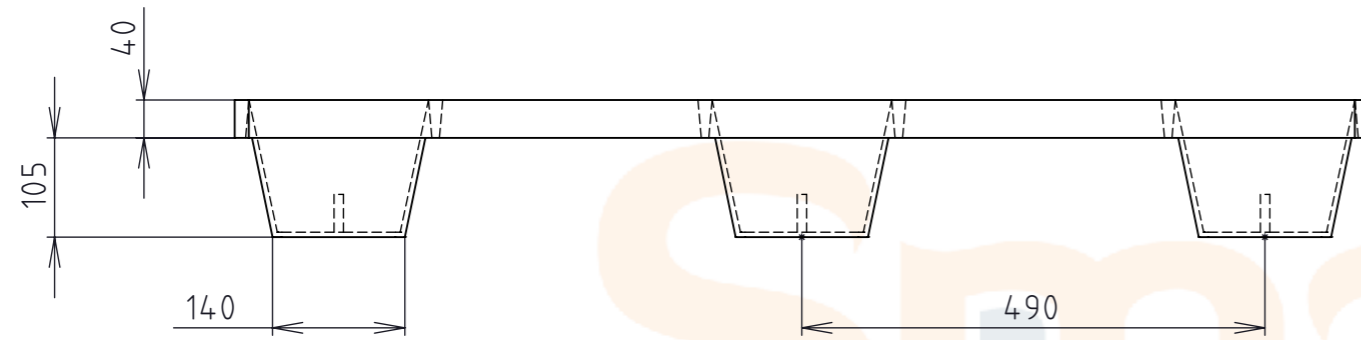

Product ID: 8596349001201

TECHNICAL DRAWING

Folding palette light

smart
storage
solution

www.smart-box.cz