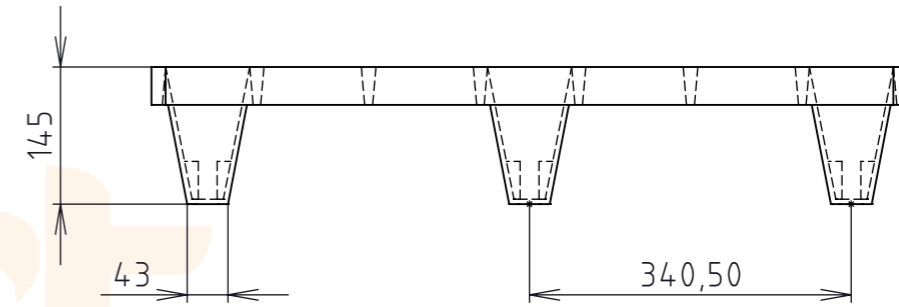

Product ID: 8596349001201

TECHNICAL DRAWING

Folding palette light

smart
storage
solution

www.smart-box.cz