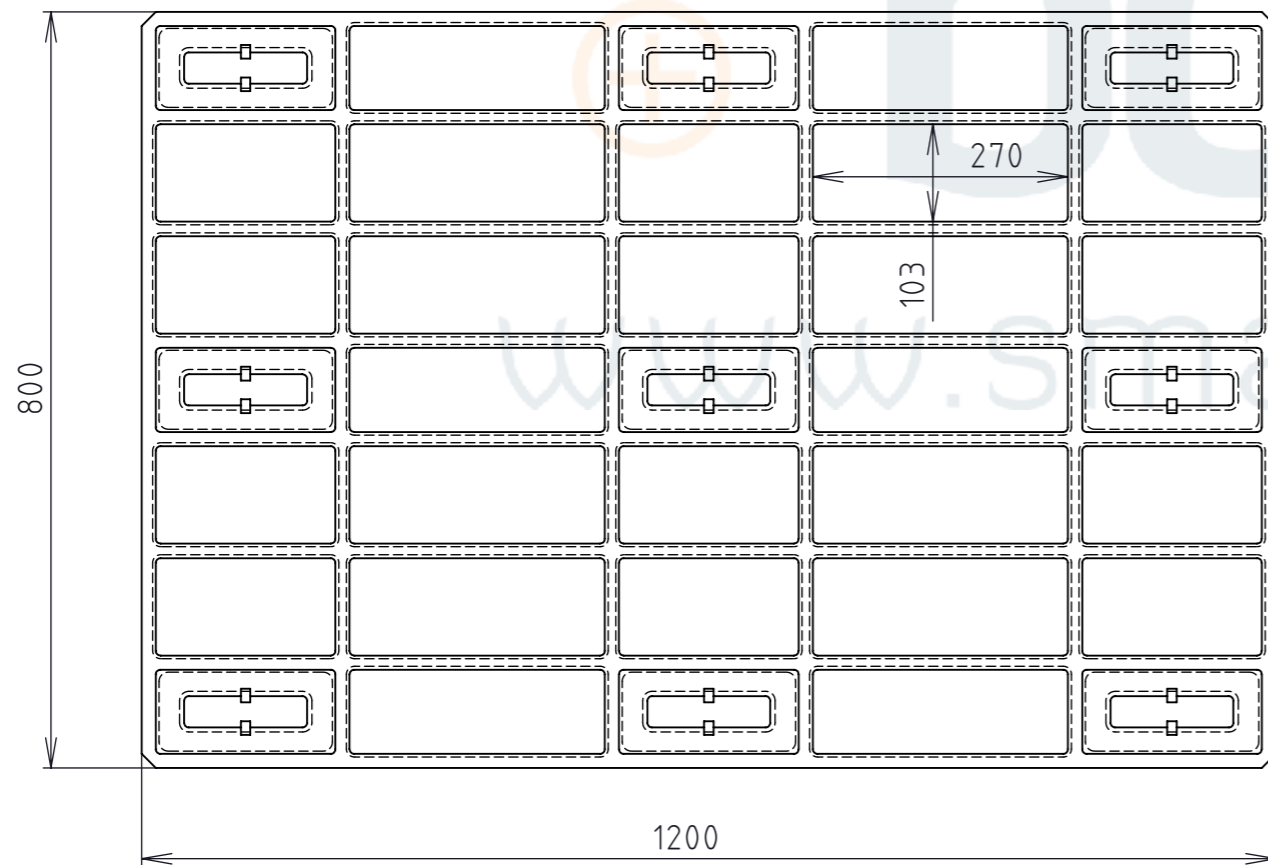

Product ID: 8596349001201

TECHNICAL DRAWING

Folding palette light

smart
storage
solution

www.smart-box.cz