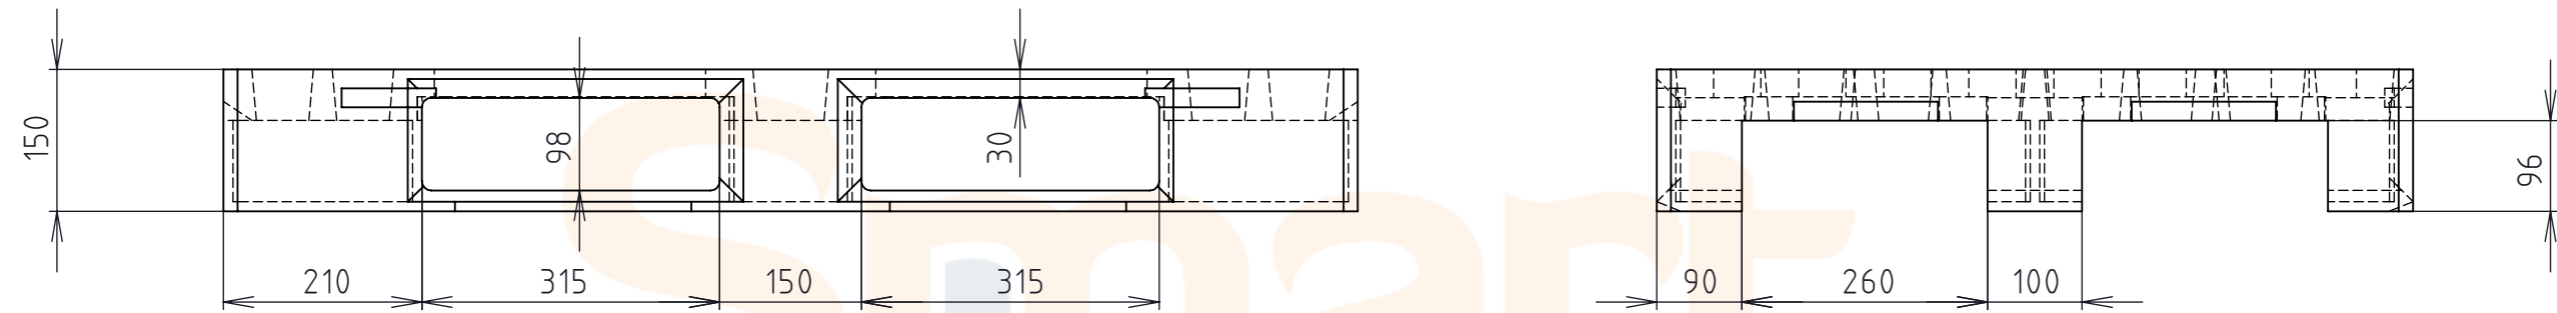

Product ID: 8596349001263

TECHNICAL DRAWING

Palette for palette barriers

smart  
storage  
solution

www.smart-box.cz