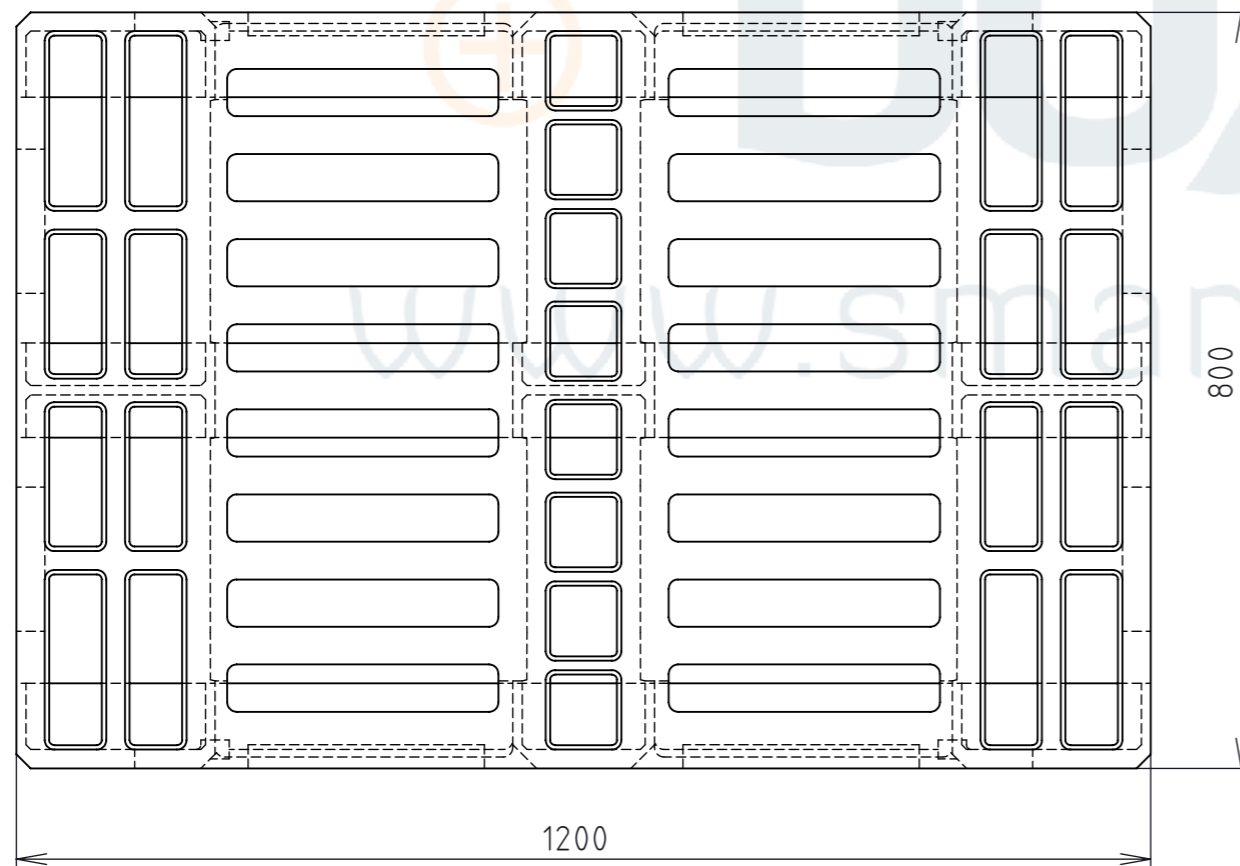

Product ID: 8596349001263

TECHNICAL DRAWING

Palette for palette barriers

smart  
storage  
solution

www.smart-box.cz