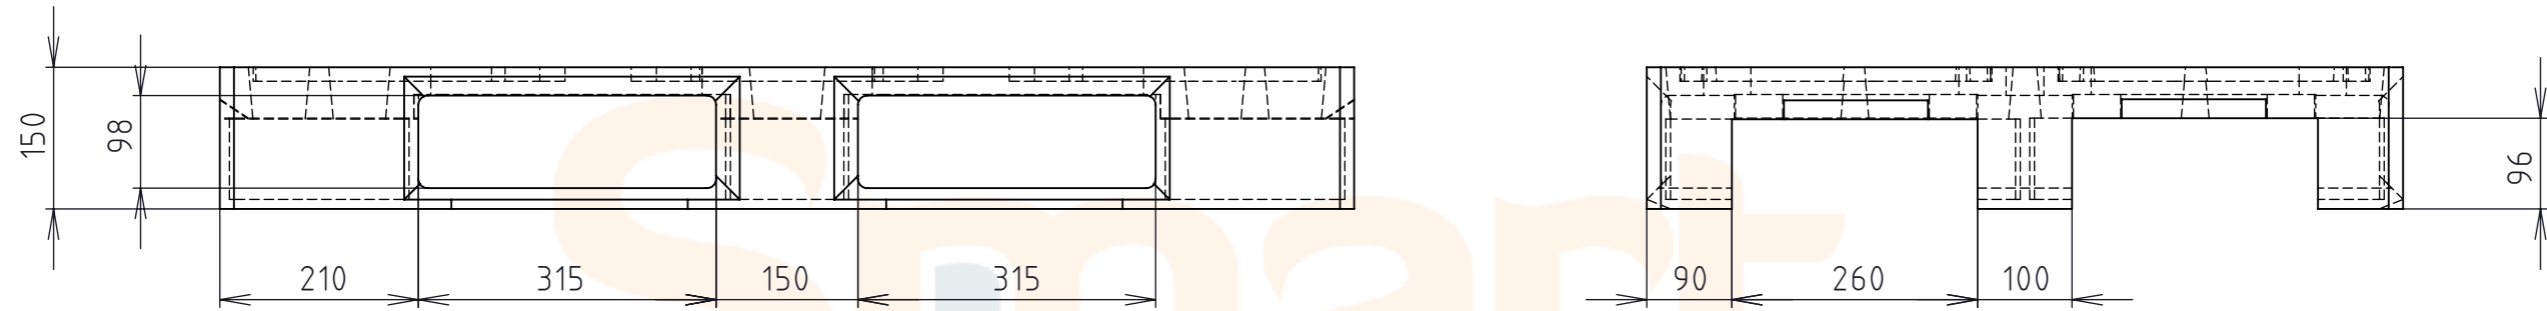

Product ID: 8596349001270

TECHNICAL DRAWING

Palette under barrels

smart  
storage  
solution

www.smart-box.cz