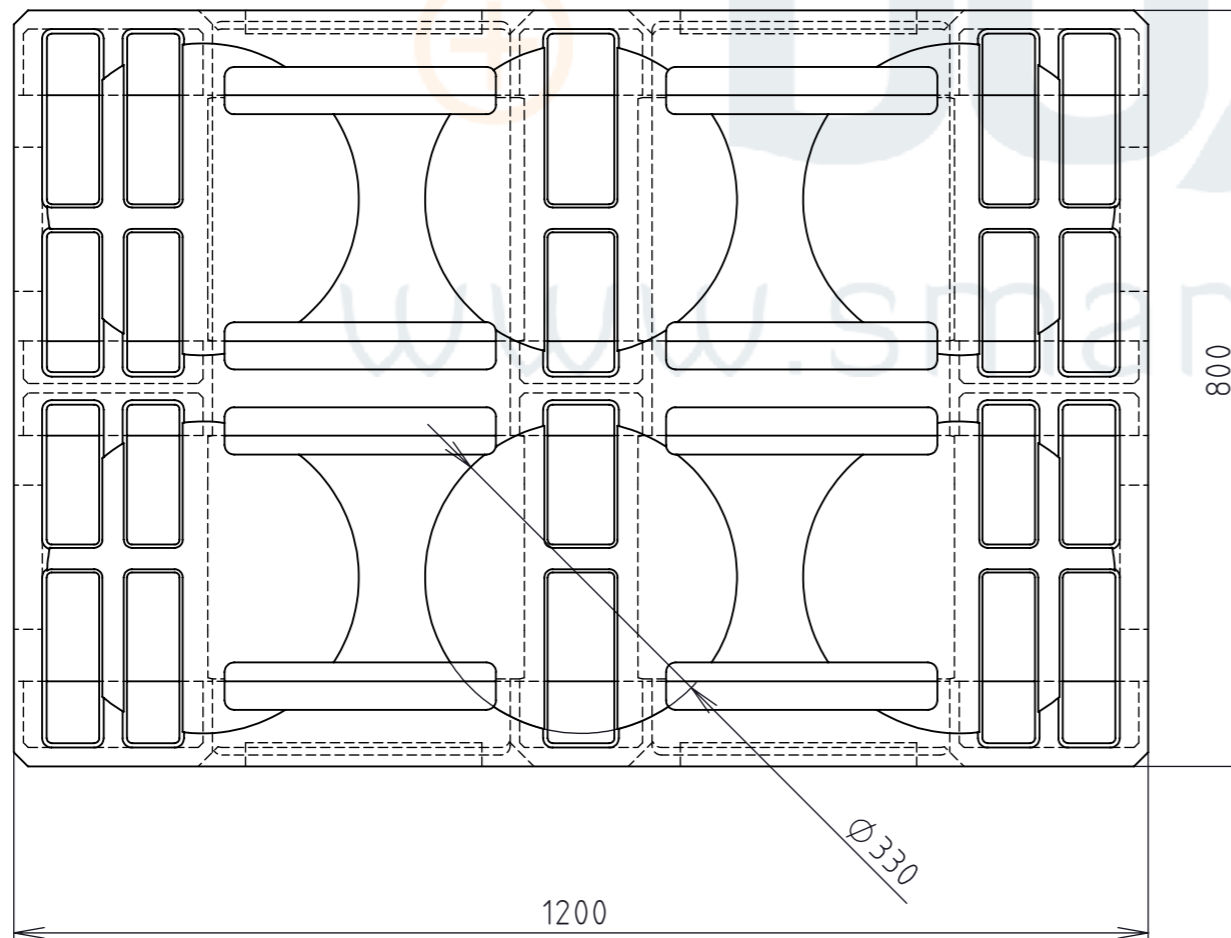

Product ID: 8596349001270

TECHNICAL DRAWING

Palette under barrels

smart  
storage  
solution

www.smart-box.cz