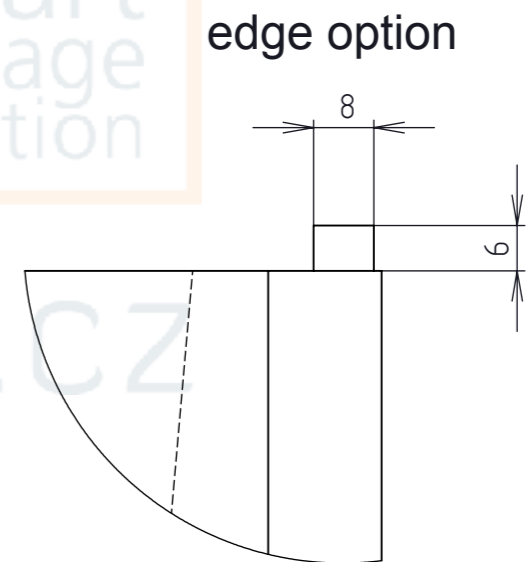

Product ID: 8596349001249

TECHNICAL DRAWING

Industrial palette

DETAIL A