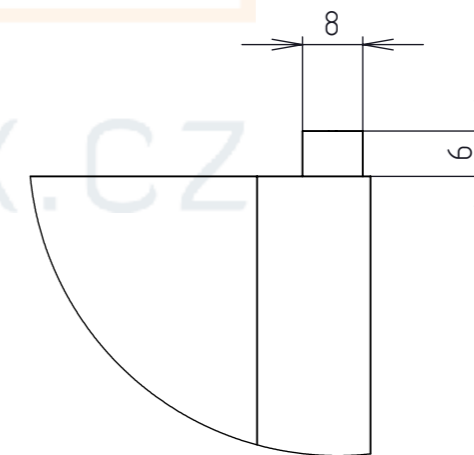

Product ID: 8596349001225

TECHNICAL DRAWING

Euro palette light

smart
storage
solution

edge option

DETAIL A