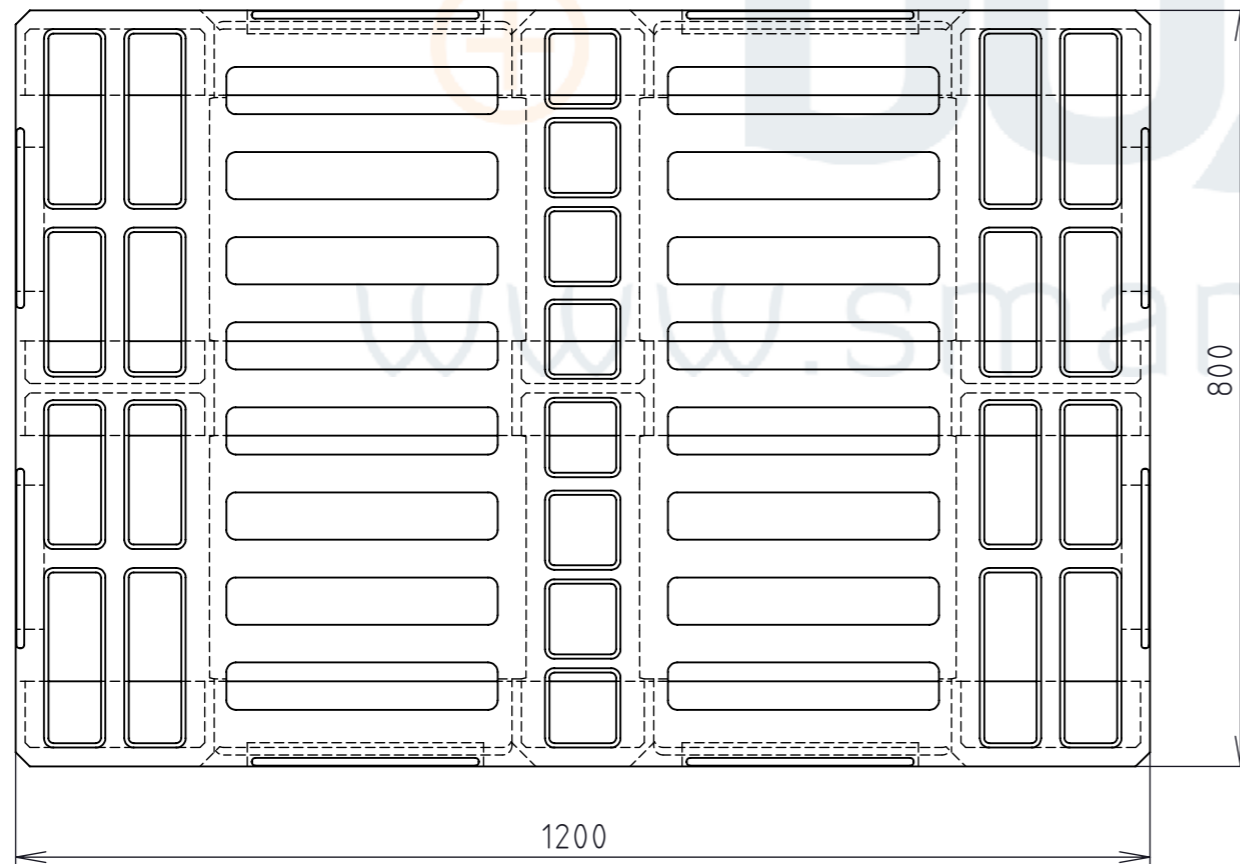

Product ID: 8596349001225

TECHNICAL DRAWING

Euro palette light

smart
storage
solution

edge option

DETAIL A