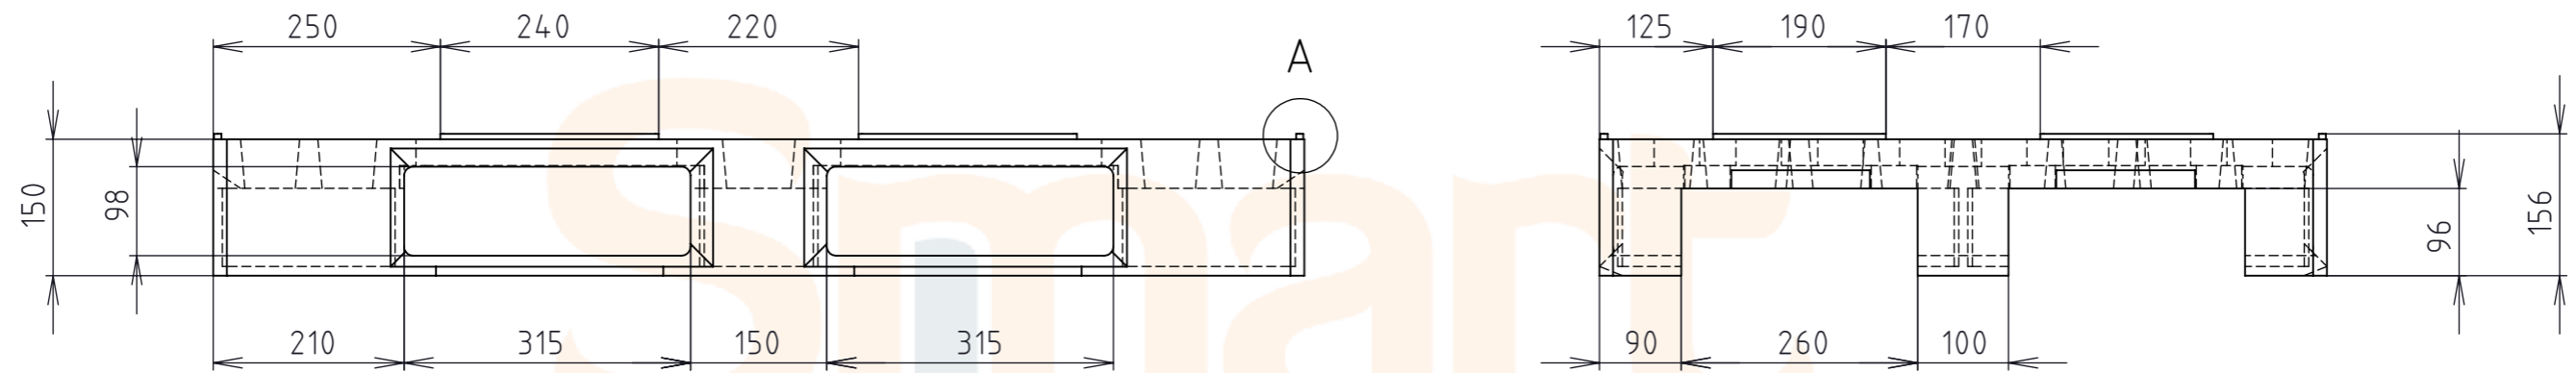

Product ID: 8596349001225

TECHNICAL DRAWING

Euro palette light

smart
storage
solution

edge option

DETAIL A