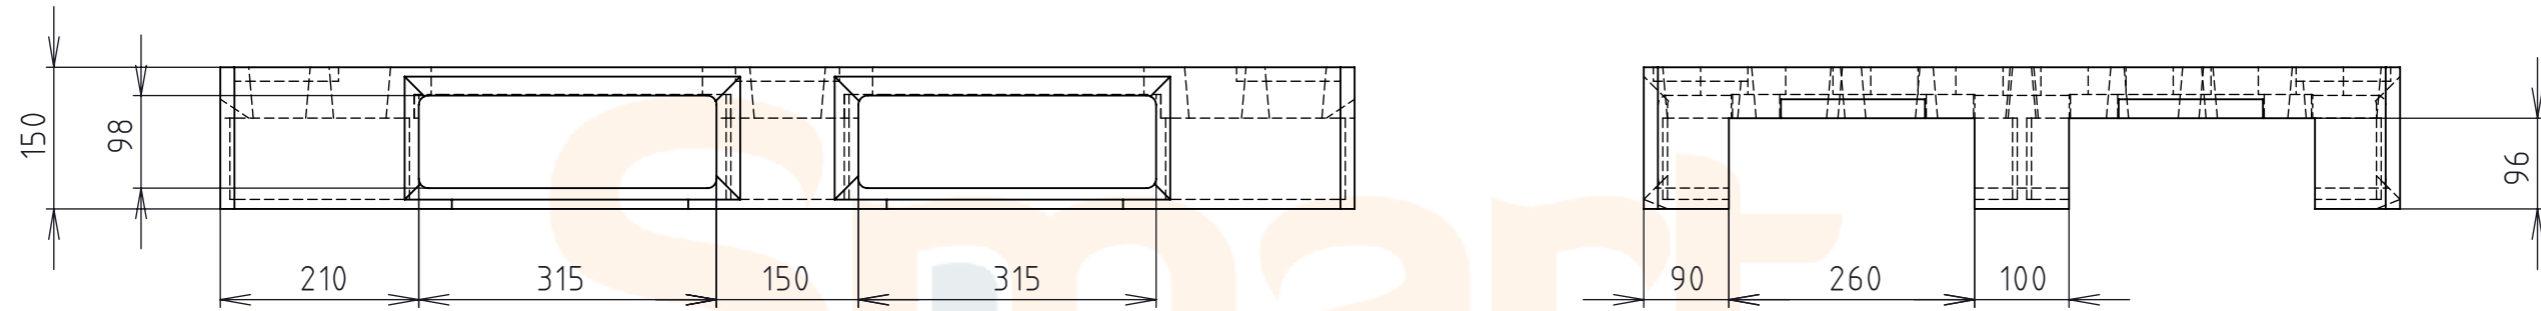

Product ID: 8596349001287

TECHNICAL DRAWING

Big box palette

smart
storage
solution

www.smart-box.cz