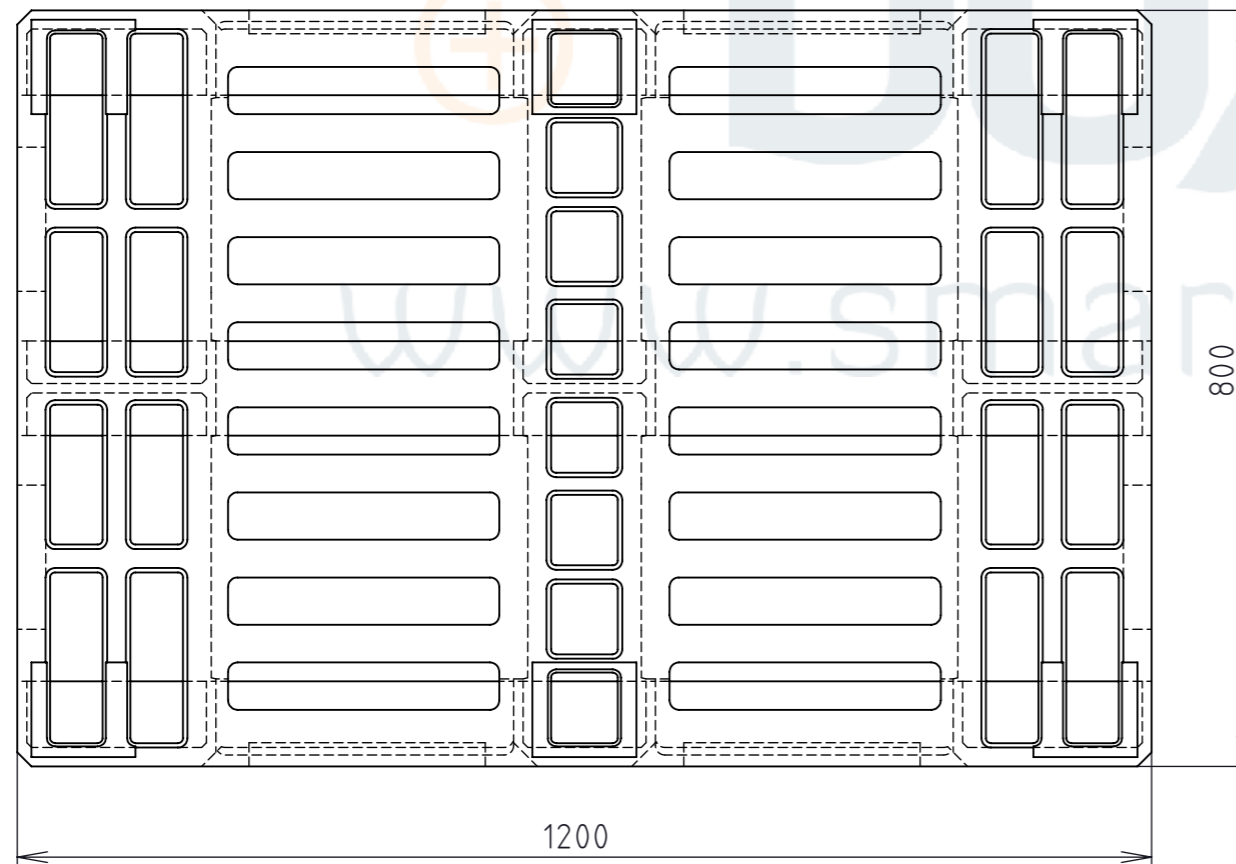

Product ID: 8596349001287

TECHNICAL DRAWING

Big box palette

smart
storage
solution

www.smart-box.cz