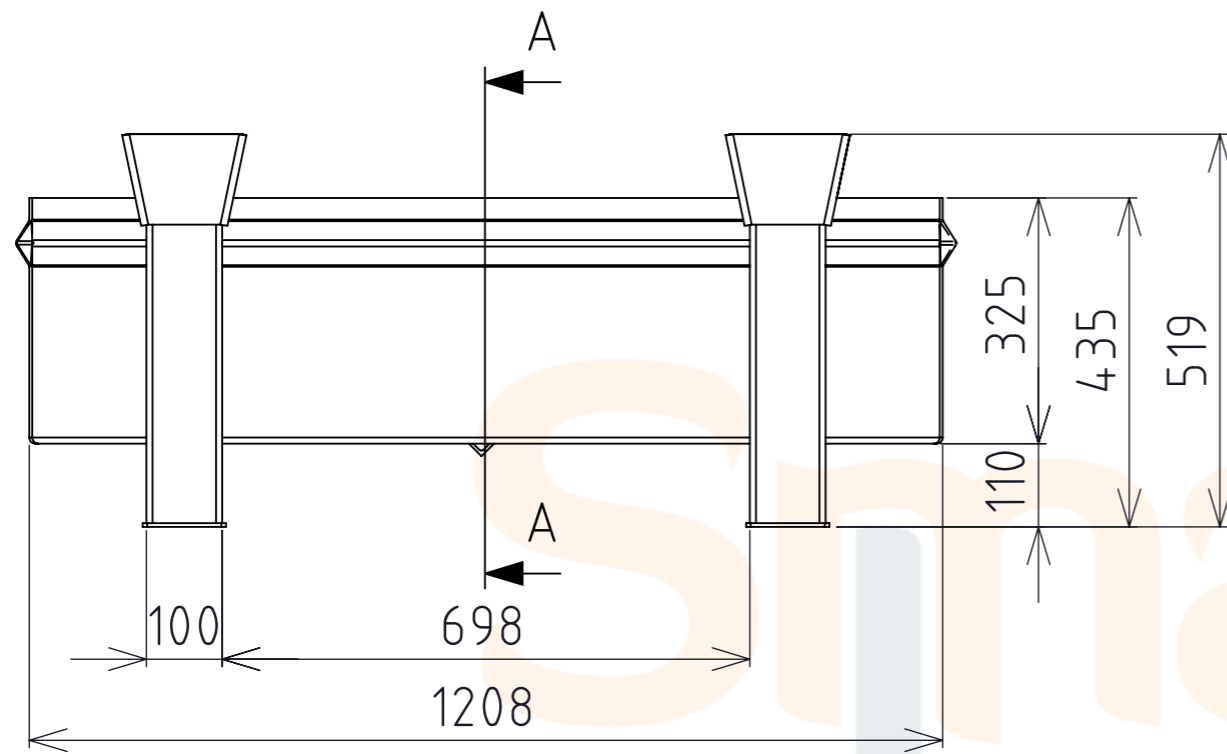

Product ID: 8596349002048

TECHNICAL DRAWING

Metal pallet for forged

CUT A-A