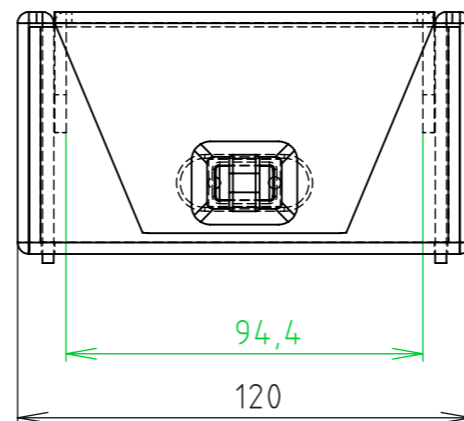

# TECHNICAL DRAWING

Product code: 10010101

ITEM NO.	DRAWING NO.	DESCRIPTION	AMOUNT
1		little box	1
2		lock	1
3		frame	1