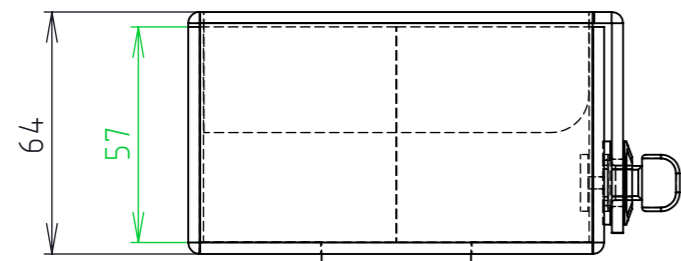

# TECHNICAL DRAWING

Product code: 10010101

ITEM NO.	DRAWING NO.	DESCRIPTION	AMOUNT
1		little box	1
2		lock	1
3		frame	1