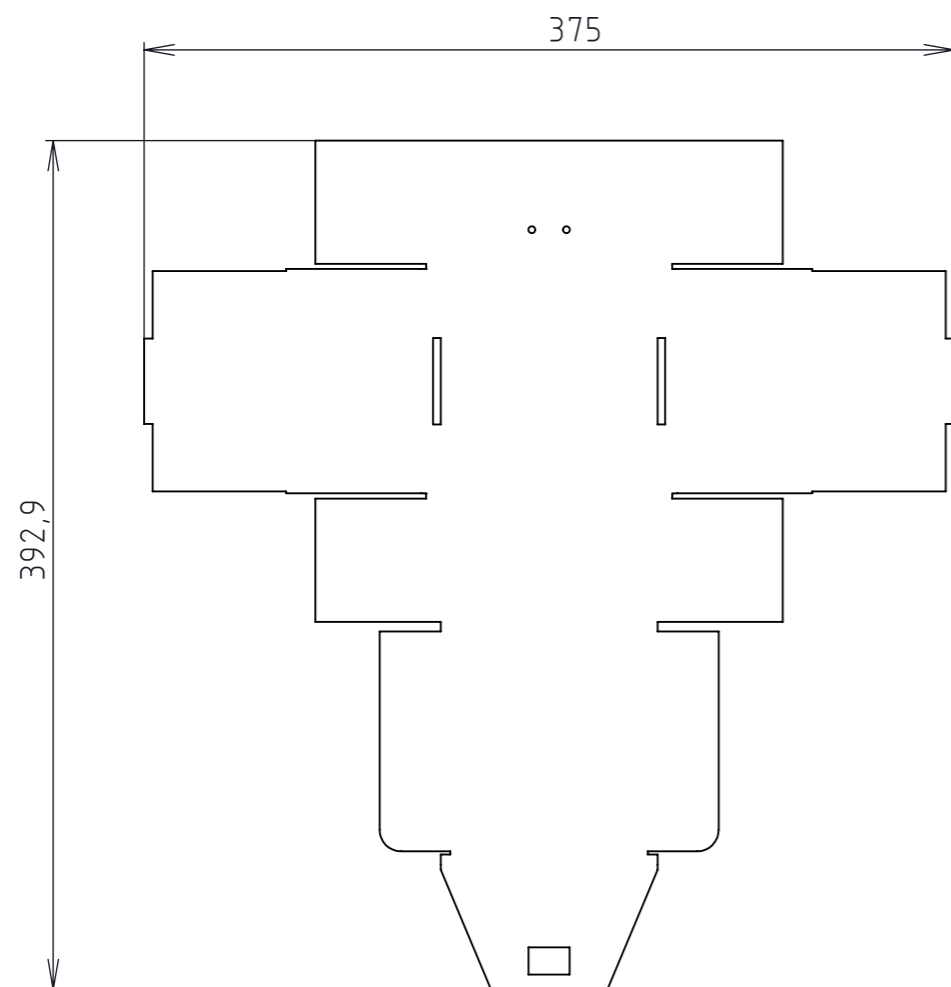

# TECHNICAL DRAWING

Product code: 10010101

ITEM NO.	DRAWING NO.	DESCRIPTION	AMOUNT
1		little box	1
2		lock	1
3		frame	1