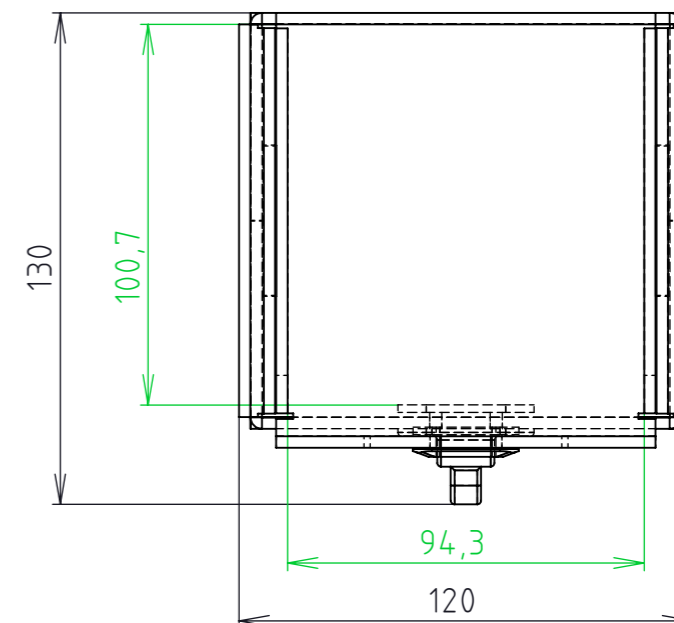

# TECHNICAL DRAWING

Product code: 10010101

ITEM NO.	DRAWING NO.	DESCRIPTION	AMOUNT
1		little box	1
2		lock	1
3		frame	1