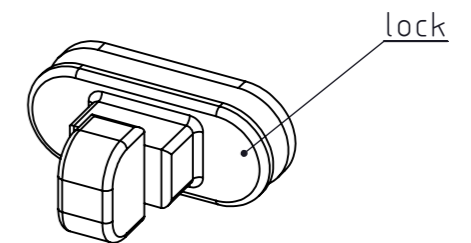

# TECHNICAL DRAWING

Product code: 10010104

littlebox

lock

frame

handle

ITEM NO.	DESCRIPTION	AMOUNT
1	little box	1
2	handle M320	1
3	lock	1
4	frame	1