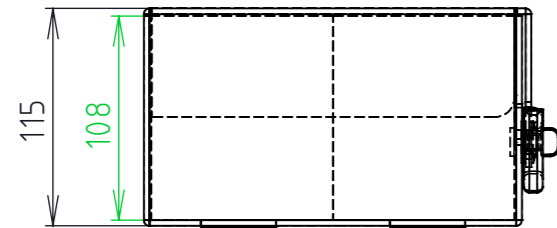

# TECHNICAL DRAWING

Product code: 10010104

littlebox

lock

frame

handle

ITEM NO.	DESCRIPTION	AMOUNT
1	little box	1
2	handle M320	1
3	lock	1
4	frame	1