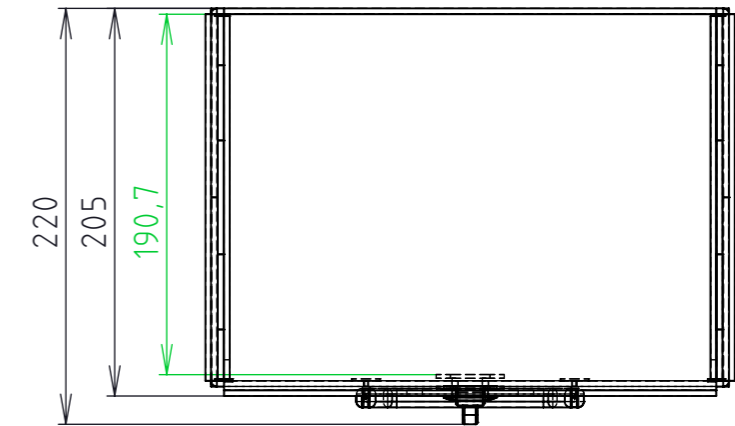

# TECHNICAL DRAWING

Product code: 10010104

littlebox

lock

frame

handle

ITEM NO.	DESCRIPTION	AMOUNT
1	little box	1
2	handle M320	1
3	lock	1
4	frame	1