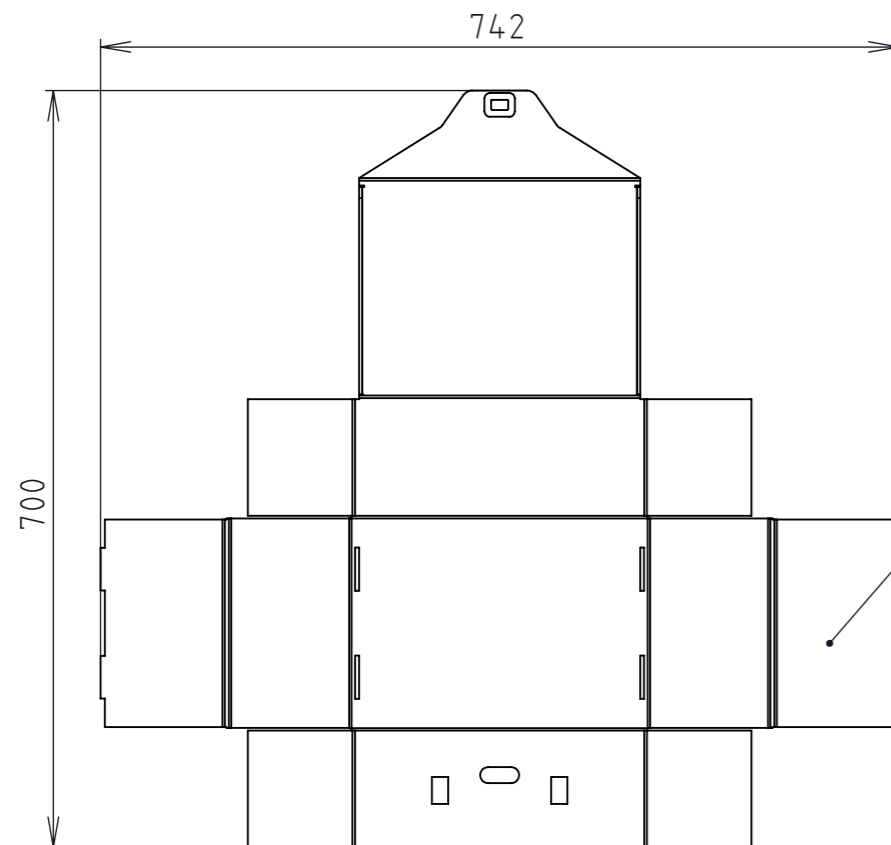

# TECHNICAL DRAWING

Product code: 10010104

littlebox

lock

frame

handle

ITEM NO.	DESCRIPTION	AMOUNT
1	little box	1
2	handle M320	1
3	lock	1
4	frame	1