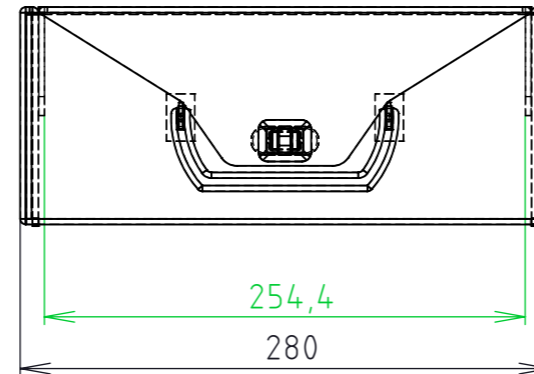

# TECHNICAL DRAWING

Product code: 10010104

littlebox

lock

frame

handle

ITEM NO.	DESCRIPTION	AMOUNT
1	little box	1
2	handle M320	1
3	lock	1
4	frame	1