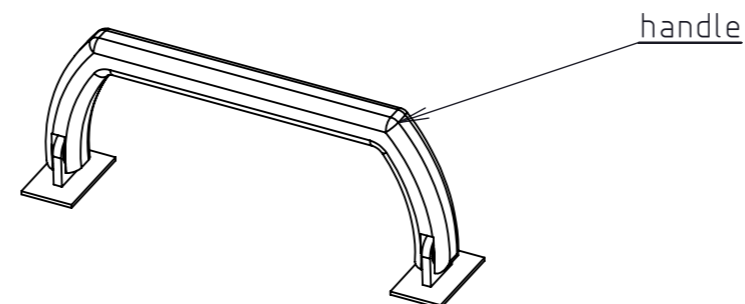

# TECHNICAL DRAWING

Product code: 10010104

littlebox

lock

frame

handle

ITEM NO.	DESCRIPTION	AMOUNT
1	little box	1
2	handle M320	1
3	lock	1
4	frame	1