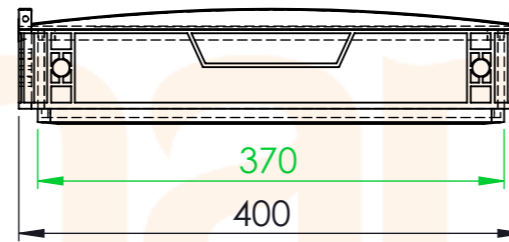

EUROBOX WITH LID

SPECIFICATION	
material:	PP - virgin material
dimension outside	600x400x91,5 mm
dimension inside	570x370x60 mm
color	Grey
weight	1,4 Kg
volume	12,6l

Product ID: 8596349000525

TECHNICAL DRAWING

Euro box (open handle)

CUT A-A
SCALE 1 : 6