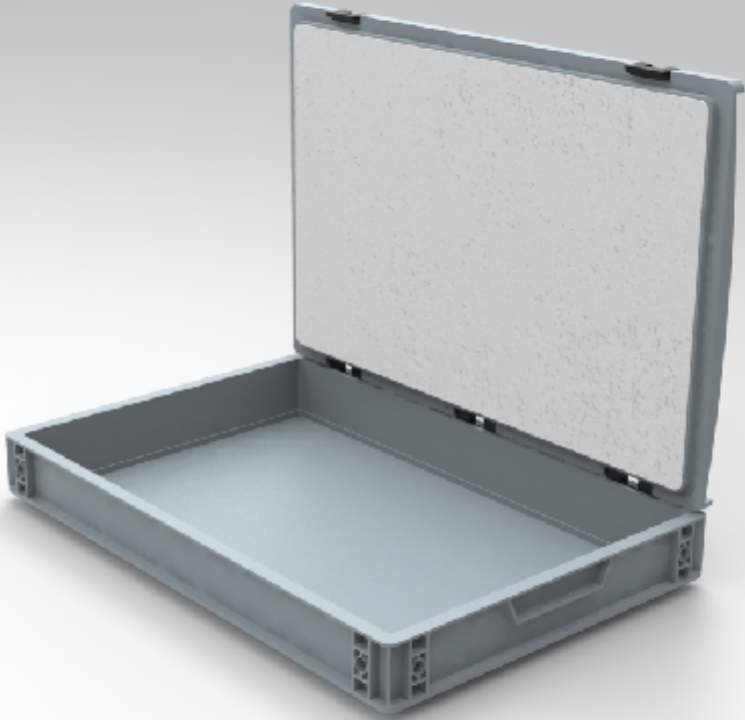

EUROBOX WITH LID

SPECIFICATION	
material:	PP - virgin material
dimension outside	600x400x91,5 mm
dimension inside	570x370x60 mm
color	Grey
weight	1,4 Kg
volume	12,6l

Product ID: 8596349000525

TECHNICAL DRAWING

Euro box (open handle)

CUT A-A
SCALE 1 : 6