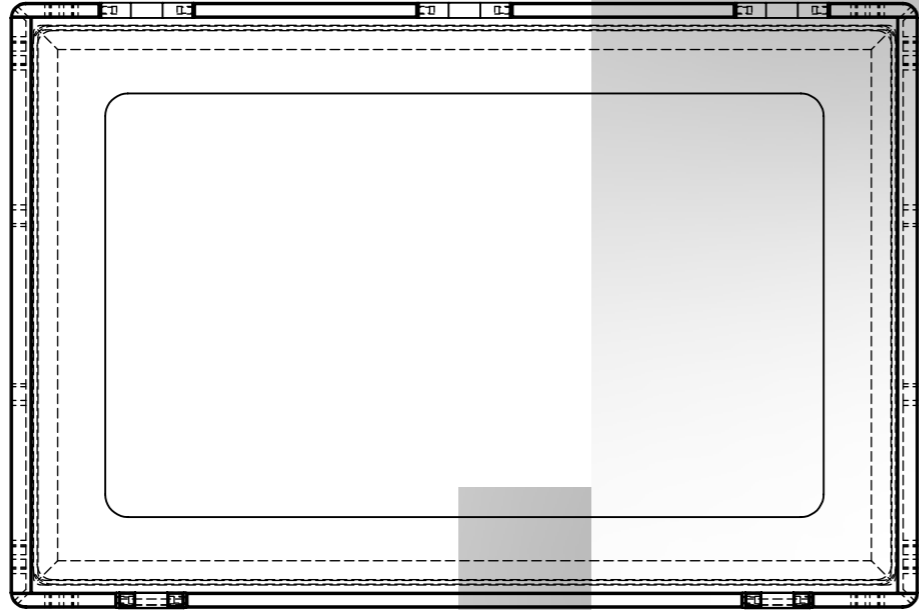

EUROBOX WITH LID

SPECIFICATION	
material:	PP - virgin material
dimension outside	600x400x91,5 mm
dimension inside	570x370x60 mm
color	Grey
weight	1,4 Kg
volume	12,6l

Product ID: 8596349000525

TECHNICAL DRAWING

Euro box (open handle)

CUT A-A
SCALE 1 : 6