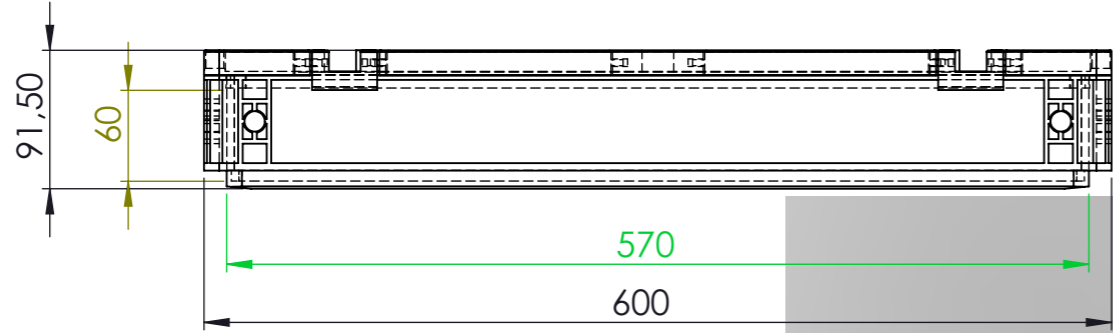

EUROBOX WITH LID

SPECIFICATION	
material:	PP - virgin material
dimension outside	600x400x91,5 mm
dimension inside	570x370x60 mm
color	Grey
weight	1,4 Kg
volume	12,6l

Product ID: 8596349000525

TECHNICAL DRAWING

Euro box (open handle)

CUT A-A
SCALE 1 : 6