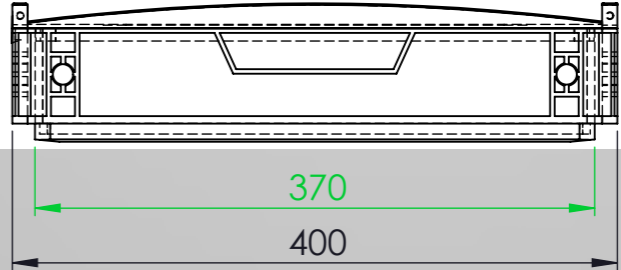

EUROBOX WITH LID

SPECIFICATION	
material:	PP - virgin material
dimension outside	600x400x91,5 mm
dimension inside	570x370x60 mm
color	Grey
weight	1,4 Kg
volume	12,6l

Product ID: 8596349000525

TECHNICAL DRAWING

Euro box (open handle)

CUT A-A
SCALE 1 : 6