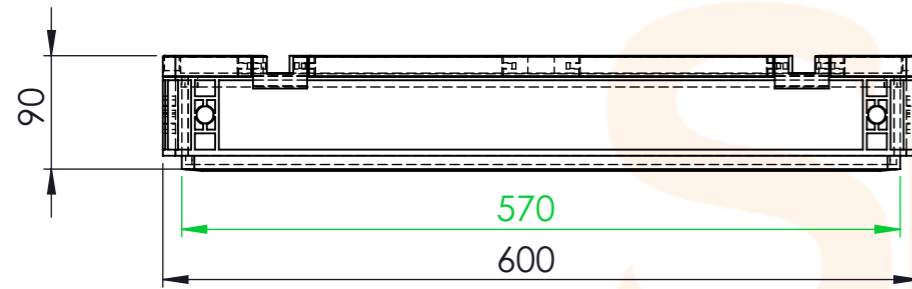

EUROBOX WITH LID

SPECIFICATION	
material:	PP - virgin material
dimension outside	600x400x91,5 mm
dimension inside	570x370x60 mm
color	Grey
weight	1,4 Kg
volume	12,6l

Product ID: 8596349000525

TECHNICAL DRAWING

Euro box (open handle)

CUT A-A
SCALE 1 : 6