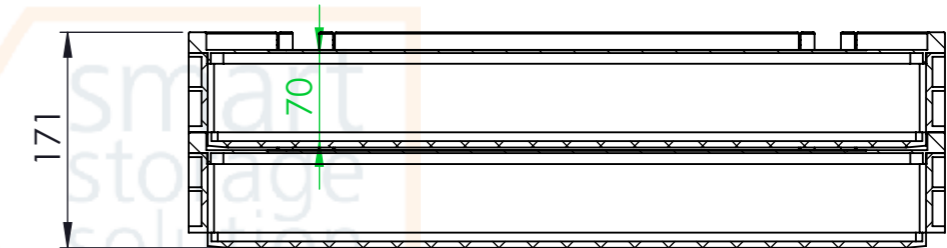

EUROBOX WITH LID

SPECIFICATION	
material:	PP - virgin material
dimension outside	600x400x91,5 mm
dimension inside	570x370x60 mm
color	Grey
weight	1,4 Kg
volume	12,6l

Product ID: 8596349000525

TECHNICAL DRAWING

Euro box (open handle)

CUT A-A
SCALE 1 : 6