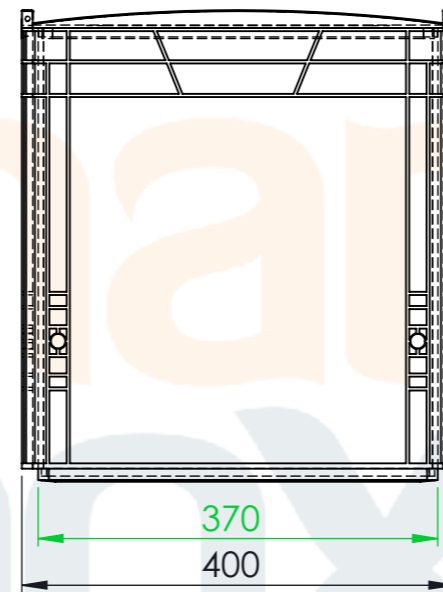

Product ID: 8596349007548

TECHNICAL DRAWING

Euro box (open handle)

CUT A-A
SCALE 1 : 7