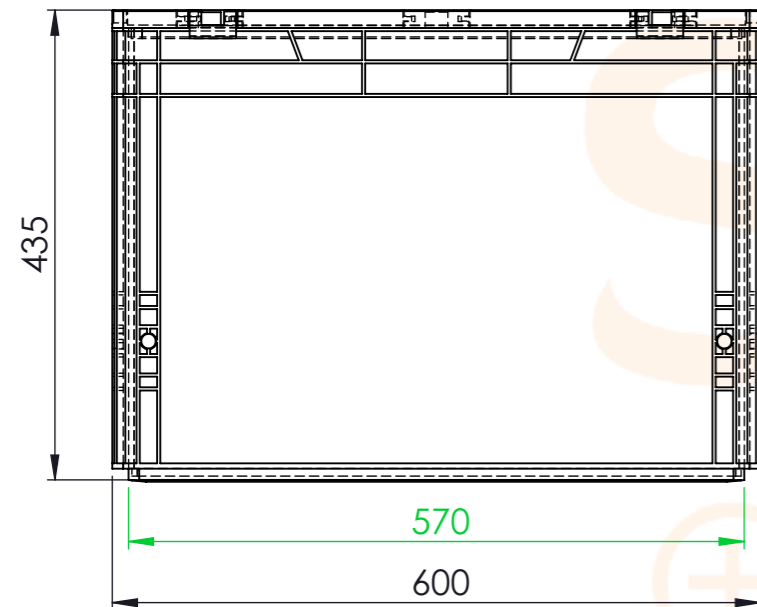

Product ID: 8596349007548

TECHNICAL DRAWING

Euro box (open handle)

CUT A-A
SCALE 1 : 7