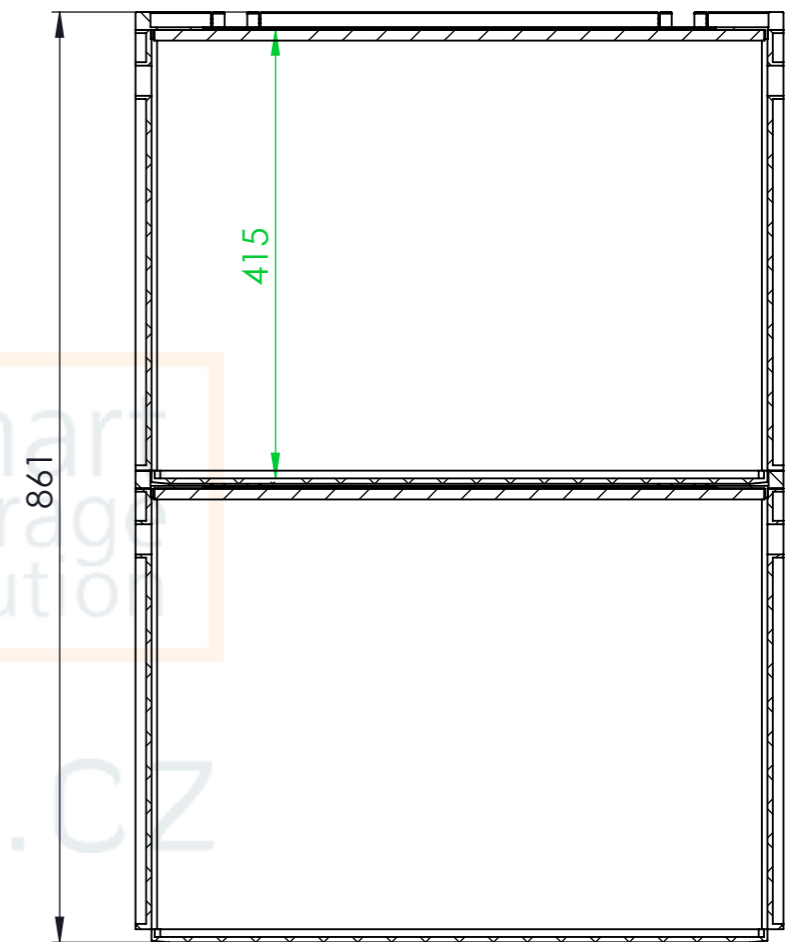

Product ID: 8596349007548

TECHNICAL DRAWING

Euro box (open handle)

CUT A-A
SCALE 1 : 7