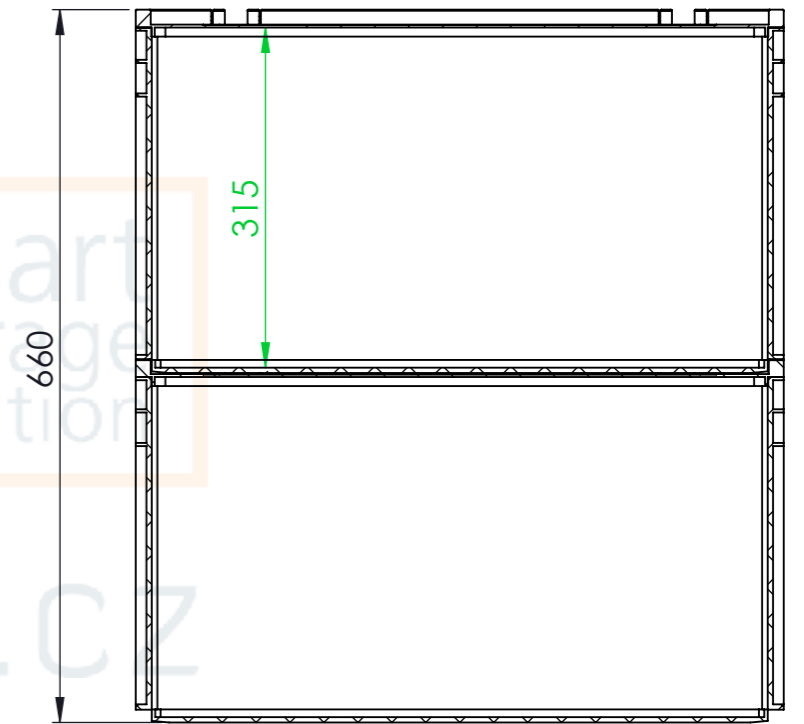

Product ID: 8596349007531

TECHNICAL DRAWING

Euro box (open handle)

CUT A-A
SCALE 1:7