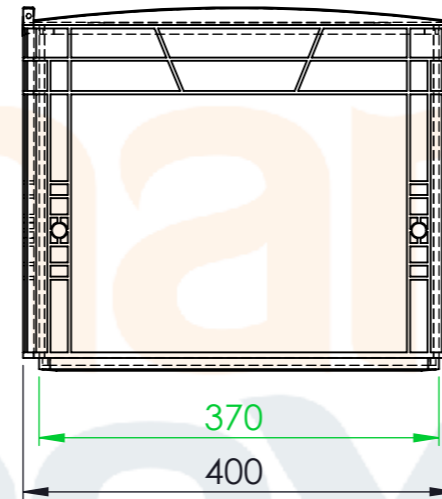

Product ID: 8596349007531

TECHNICAL DRAWING

Euro box (open handle)

CUT A-A
SCALE 1:7