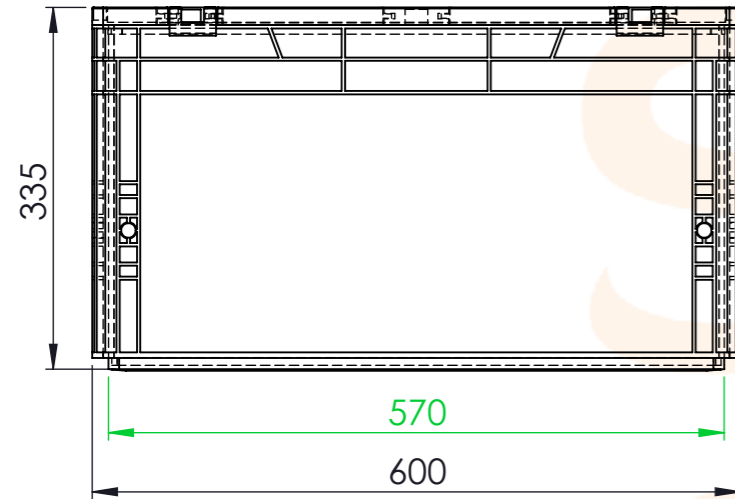

Product ID: 8596349007531

TECHNICAL DRAWING

Euro box (open handle)

CUT A-A
SCALE 1:7