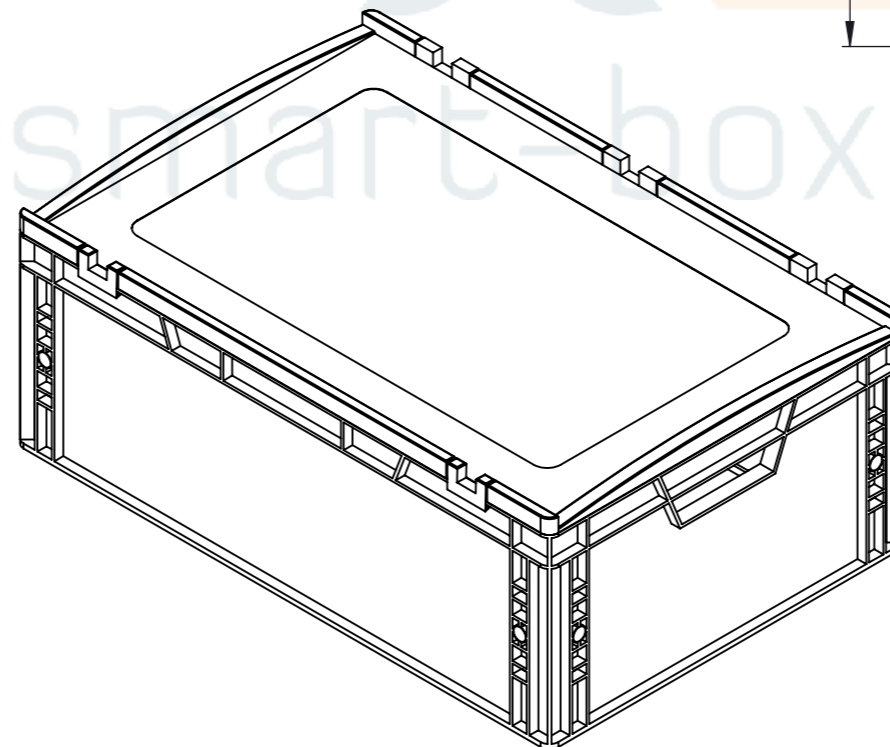

Product ID: 8596349007517

TECHNICAL DRAWING

Euro box (open handle)

CUT A-A  
SCALE 1 : 6