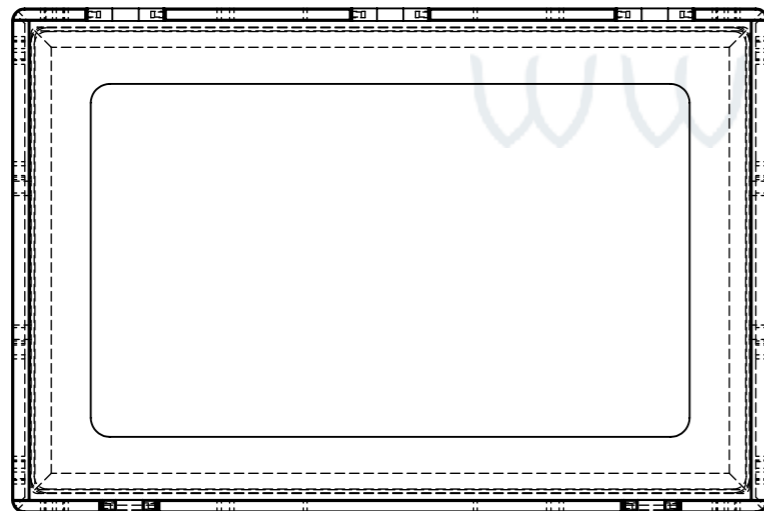

Product ID: 8596349007517

TECHNICAL DRAWING

Euro box (open handle)

CUT A-A  
SCALE 1 : 6