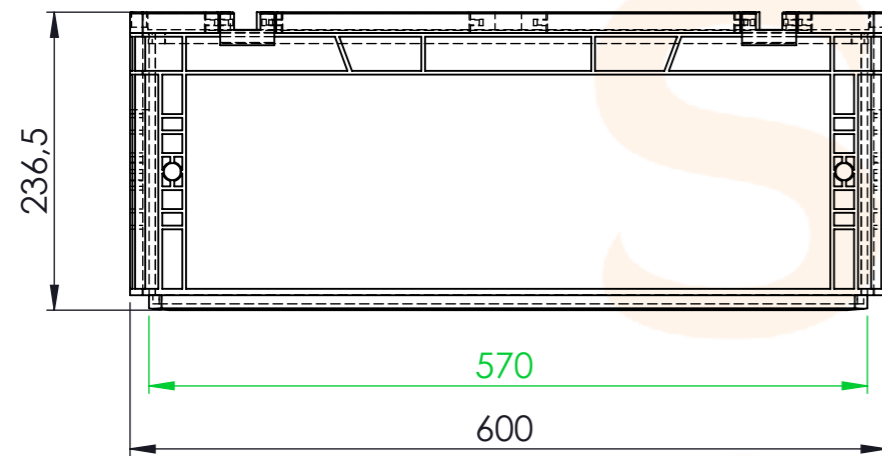

Product ID: 8596349007517

TECHNICAL DRAWING

Euro box (open handle)

CUT A-A  
SCALE 1 : 6