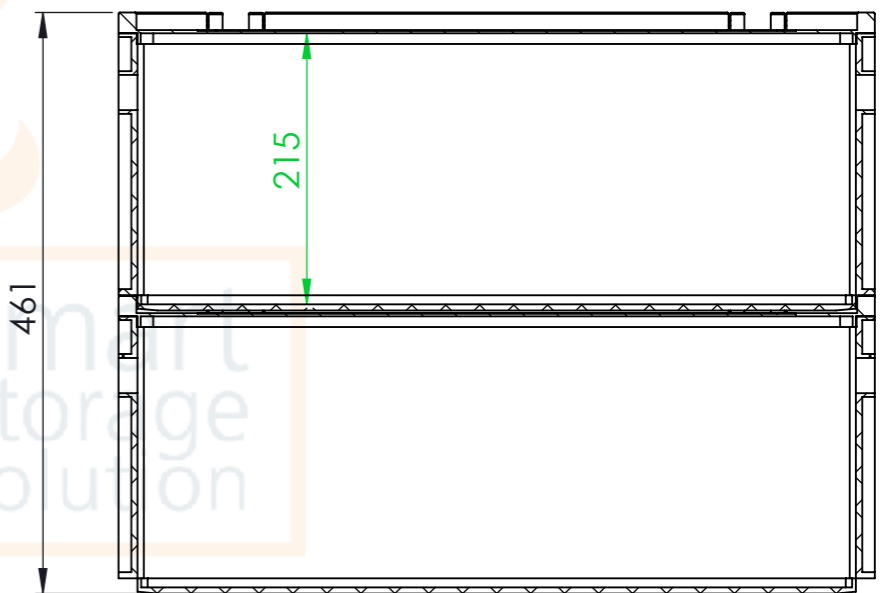

Product ID: 8596349007517

TECHNICAL DRAWING

Euro box (open handle)

CUT A-A  
SCALE 1 : 6