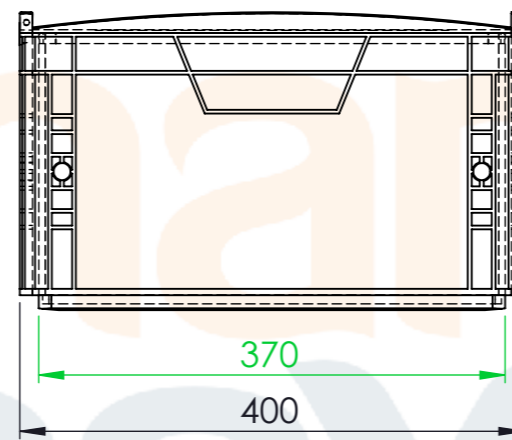

Product ID: 8596349007517

TECHNICAL DRAWING

Euro box (open handle)

CUT A-A  
SCALE 1 : 6