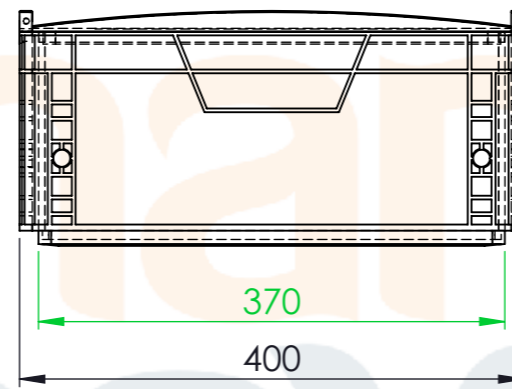

Product ID: 8596349007500

TECHNICAL DRAWING

Euro box (open handle)

CUT A-A
SCALE 1 : 6

smart
box
www.smart-box.cz
smart
storage
solution