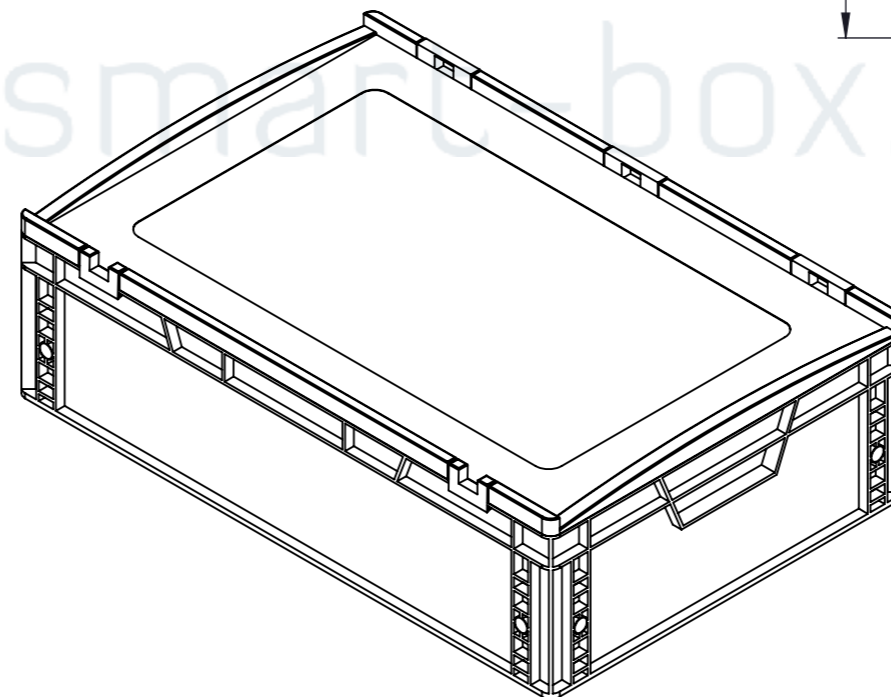

Product ID: 8596349007500

TECHNICAL DRAWING

Euro box (open handle)

CUT A-A
SCALE 1 : 6

smart
box
www.smart-box.cz
smart
storage
solution