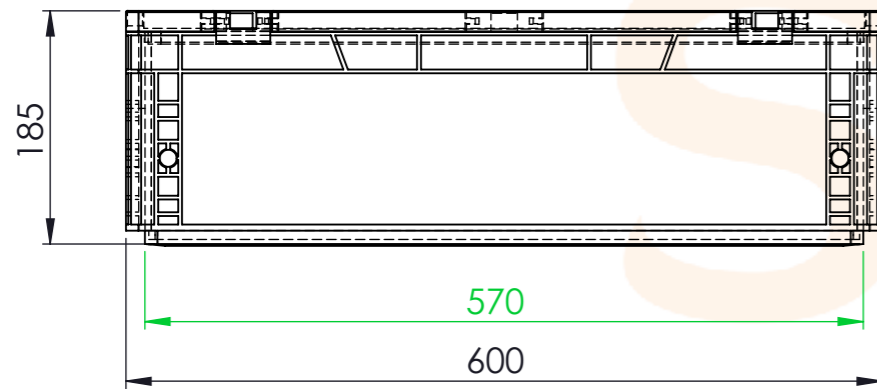

Product ID: 8596349007500

TECHNICAL DRAWING

Euro box (open handle)

CUT A-A
SCALE 1 : 6

smart
box
www.smart-box.cz
smart
storage
solution