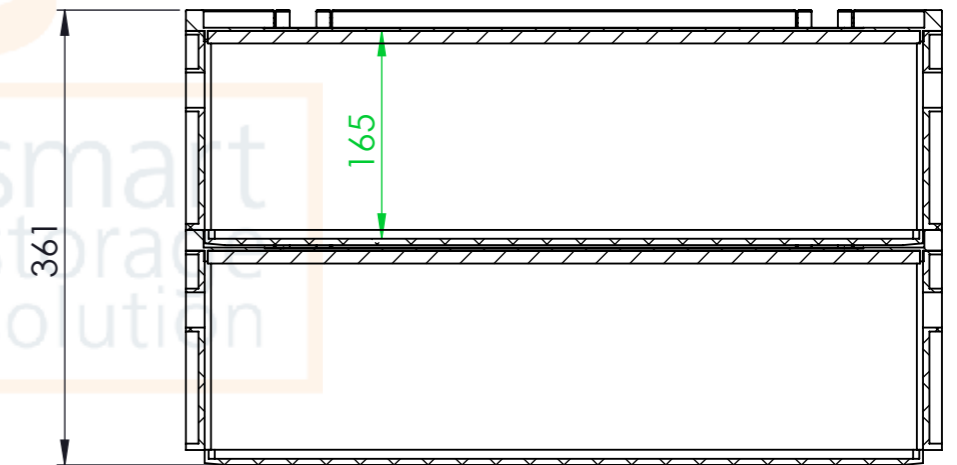

Product ID: 8596349007500

TECHNICAL DRAWING

Euro box (open handle)

CUT A-A
SCALE 1 : 6

smart
box
www.smart-box.cz
smart
storage
solution