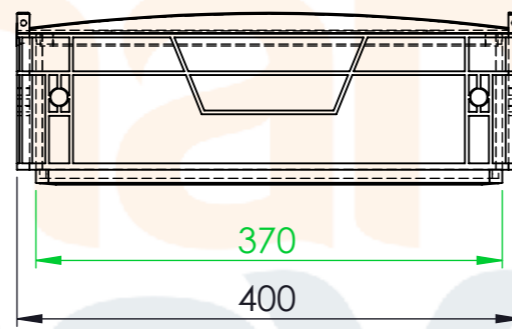

Product ID: 8596349007494

TECHNICAL DRAWING

Euro box (open handle)

CUT A-A
SCALE 1:6

smart
box
www.smart-box.cz
smart
storage
solution