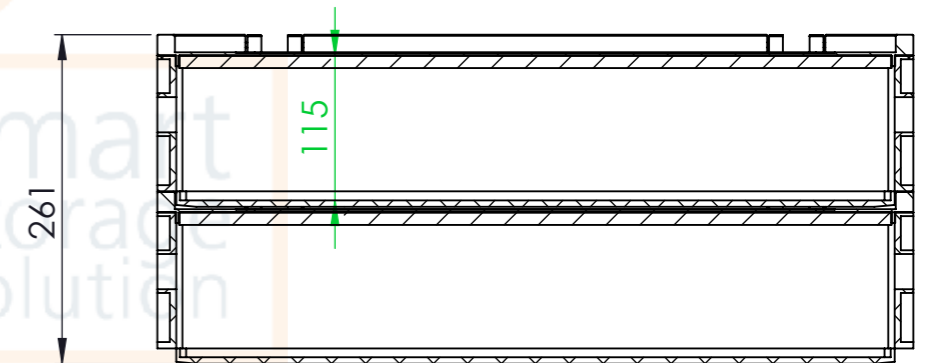

Product ID: 8596349007494

TECHNICAL DRAWING

Euro box (open handle)

CUT A-A
SCALE 1:6

smart
box
www.smart-box.cz
smart
storage
solution