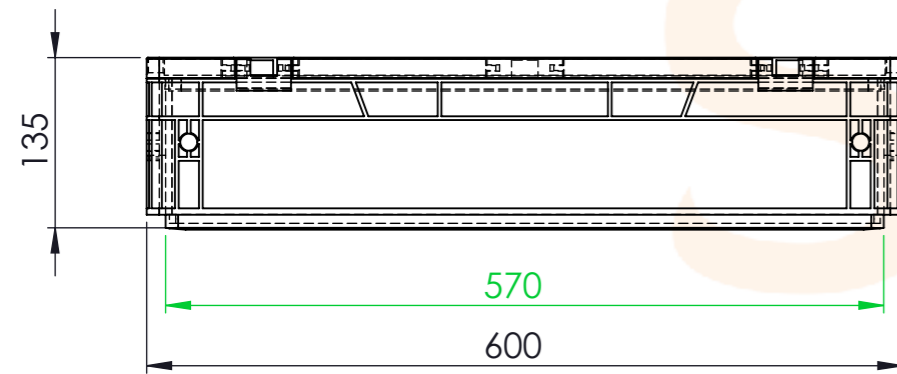

Product ID: 8596349007494

TECHNICAL DRAWING

Euro box (open handle)

CUT A-A
SCALE 1:6

smart
box
www.smart-box.cz
smart
storage
solution