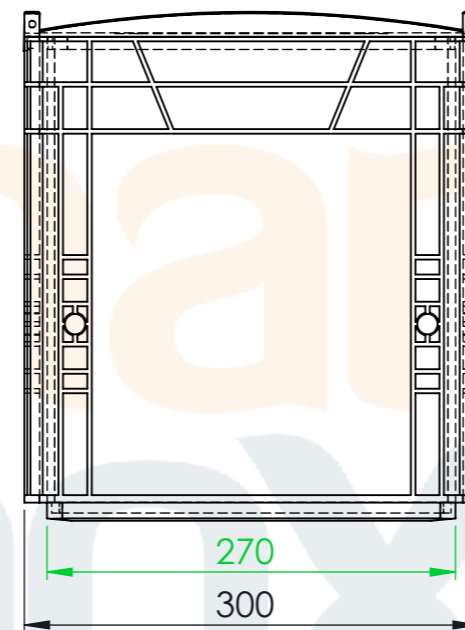

Product ID: 8596349007470

TECHNICAL DRAWING

Euro box (open handle)

CUT A-A
SCALE 1 : 5