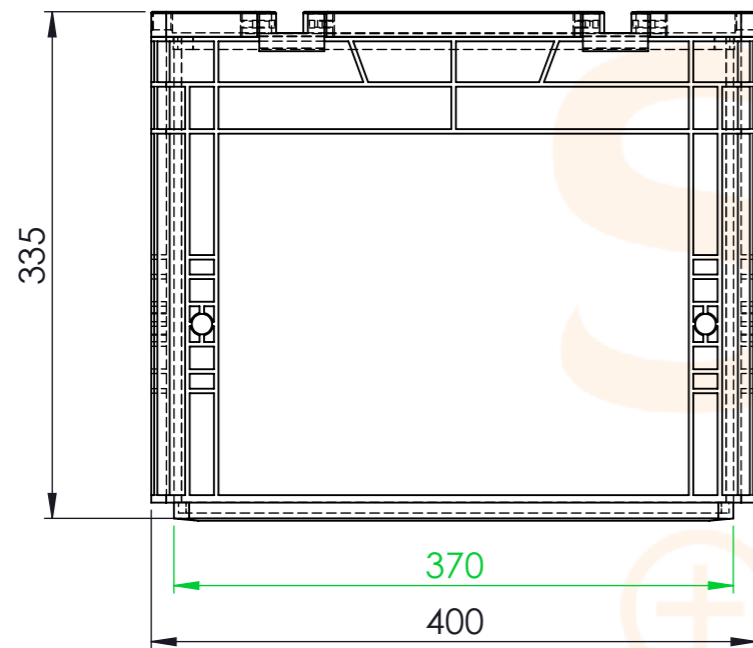

Product ID: 8596349007470

TECHNICAL DRAWING

Euro box (open handle)

CUT A-A
SCALE 1 : 5