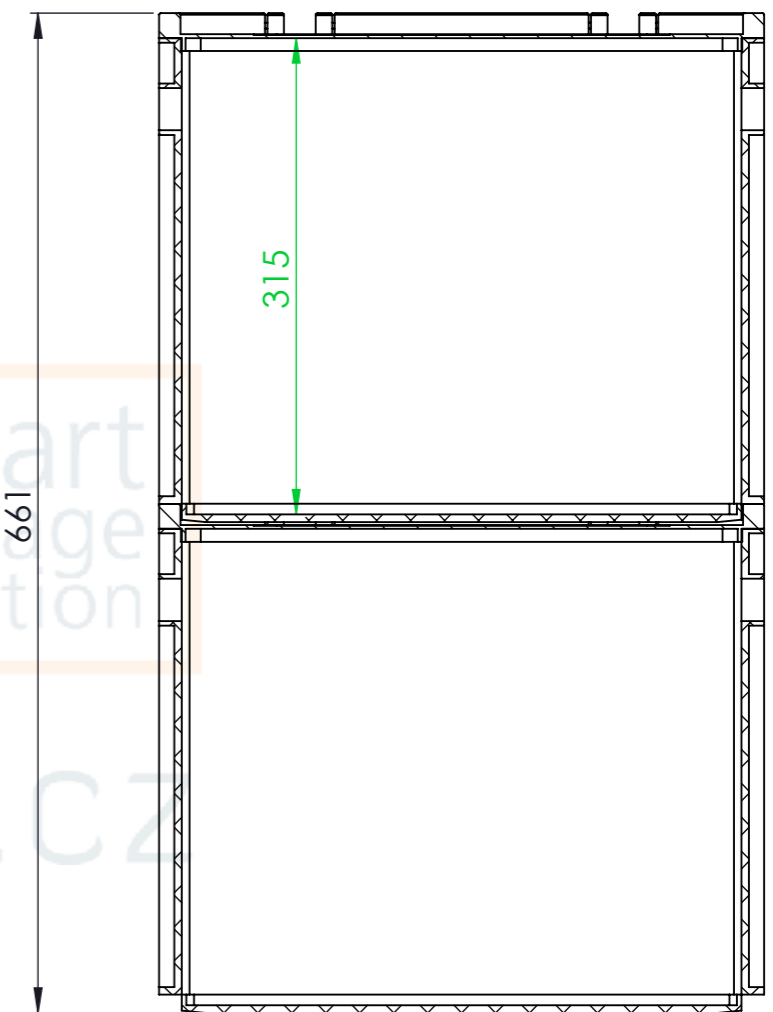

Product ID: 8596349007470

TECHNICAL DRAWING

Euro box (open handle)

CUT A-A
SCALE 1 : 5