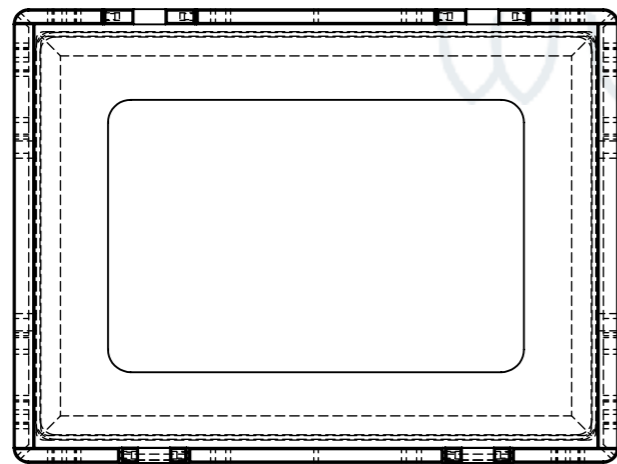

Product ID: 8596349007463

TECHNICAL DRAWING

Euro box (open handle)

CUT A-A
SCALE 1:5