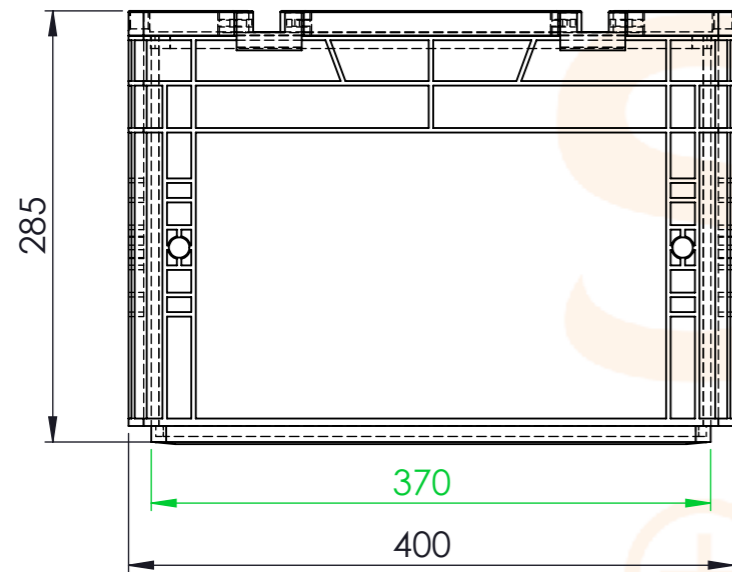

Product ID: 8596349007463

TECHNICAL DRAWING

Euro box (open handle)

CUT A-A
SCALE 1:5