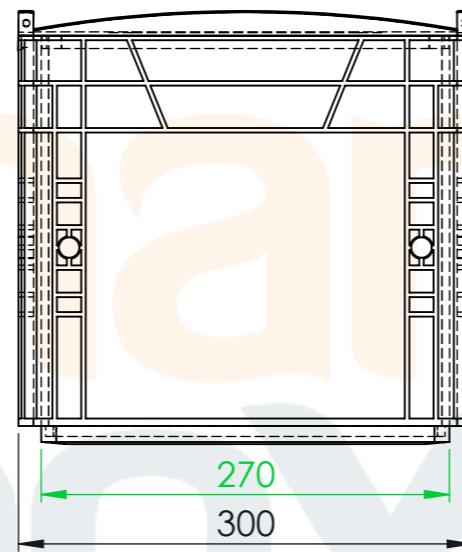

Product ID: 8596349007463

TECHNICAL DRAWING

Euro box (open handle)

CUT A-A
SCALE 1:5