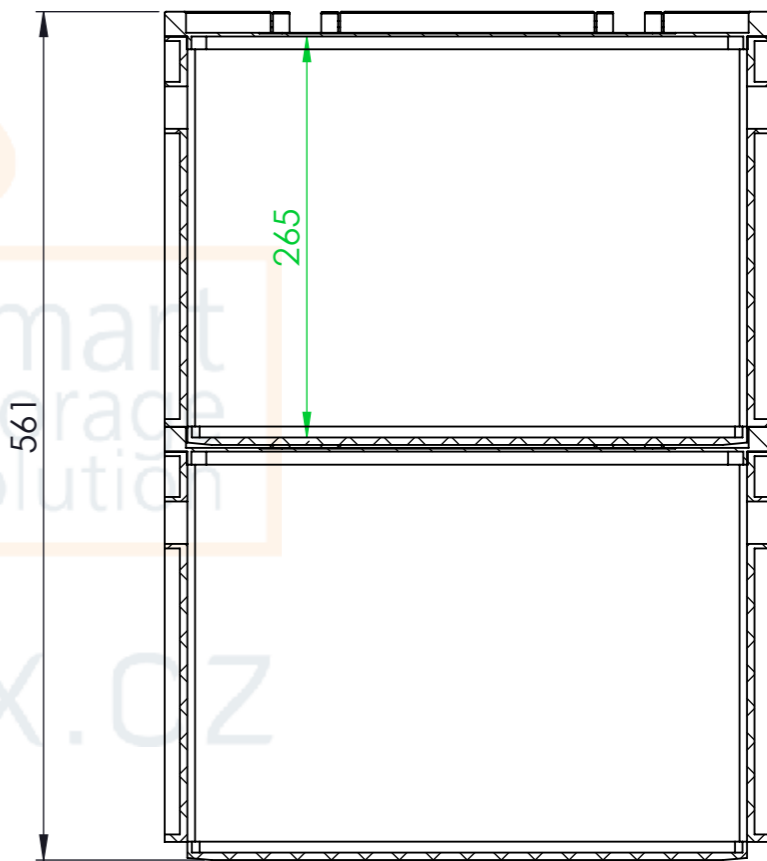

Product ID: 8596349007463

TECHNICAL DRAWING

Euro box (open handle)

CUT A-A
SCALE 1:5