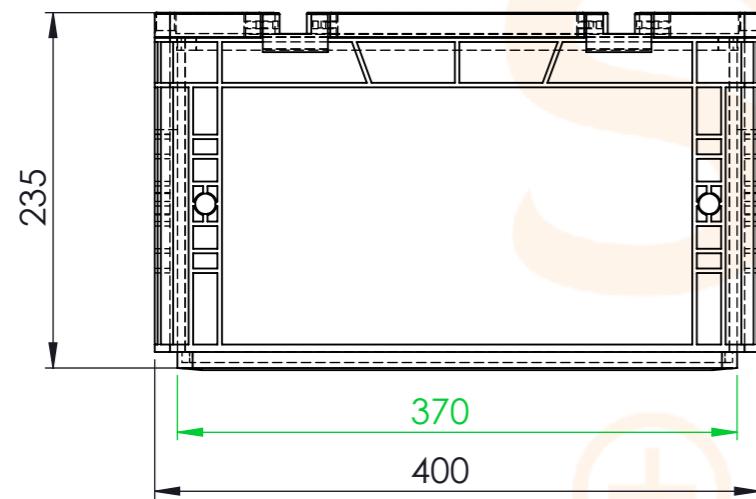

Product ID: 8596349007456

TECHNICAL DRAWING

Euro box (open handle)

CUT A-A