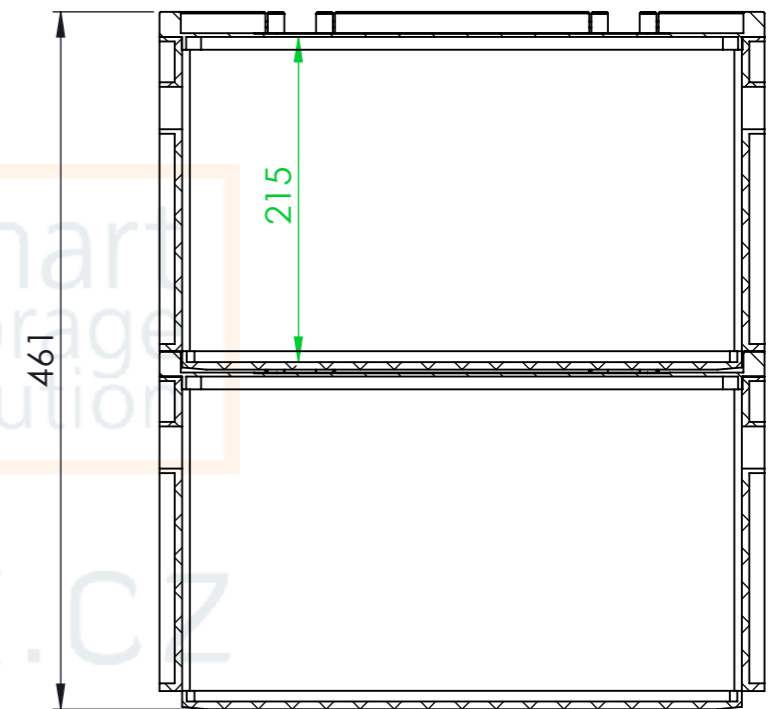

Product ID: 8596349007456

TECHNICAL DRAWING

Euro box (open handle)

CUT A-A