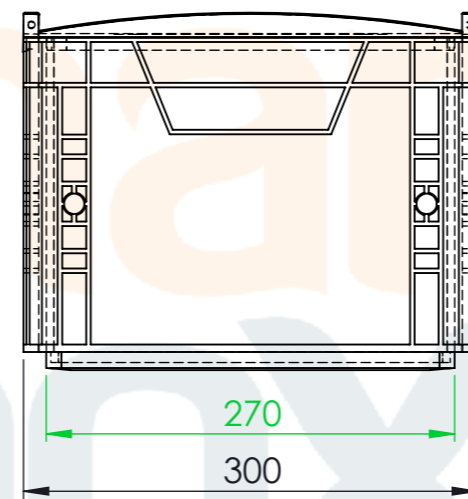

Product ID: 8596349007456

TECHNICAL DRAWING

Euro box (open handle)

CUT A-A