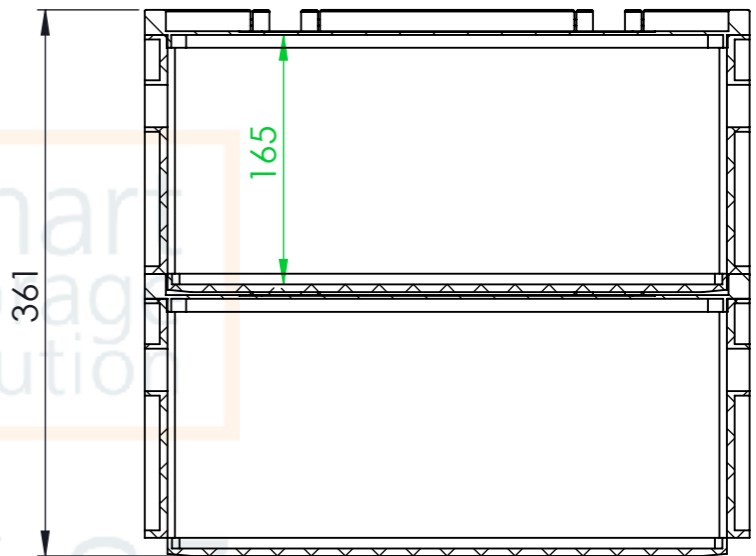

Product ID: 8596349007449

TECHNICAL DRAWING

Euro box (open handle)

CUT A-A