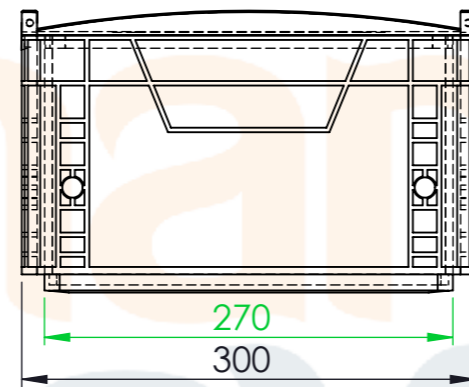

Product ID: 8596349007449

TECHNICAL DRAWING

Euro box (open handle)

CUT A-A