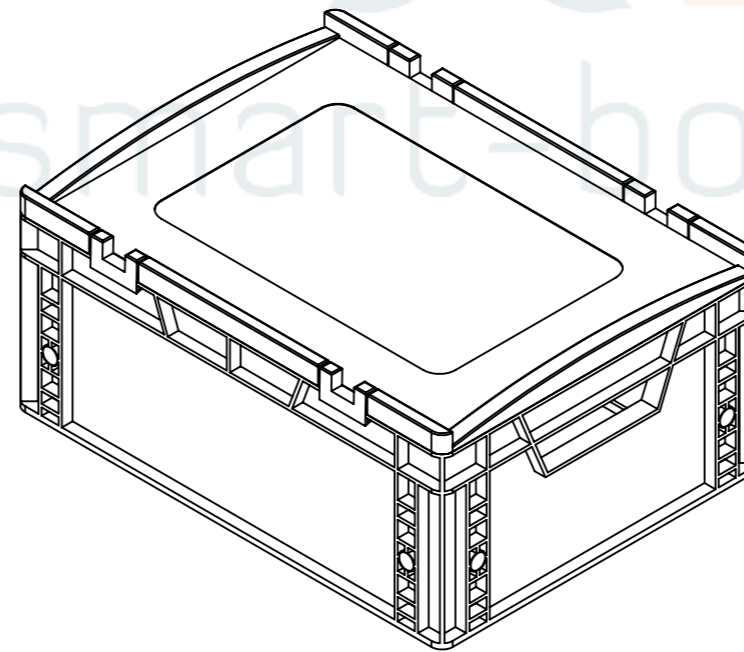

Product ID: 8596349007449

TECHNICAL DRAWING

Euro box (open handle)

CUT A-A