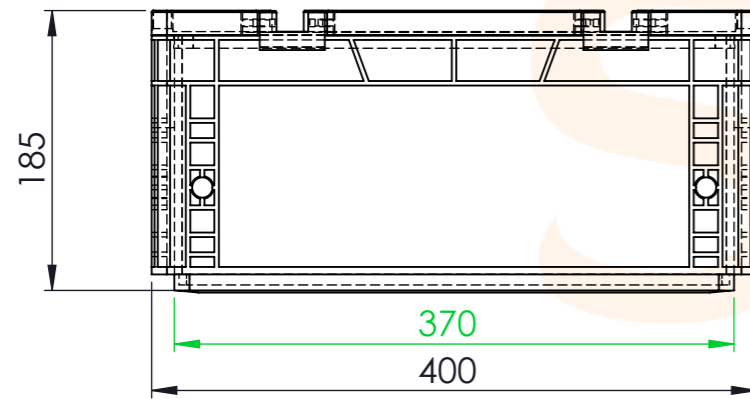

Product ID: 8596349007449

TECHNICAL DRAWING

Euro box (open handle)

CUT A-A