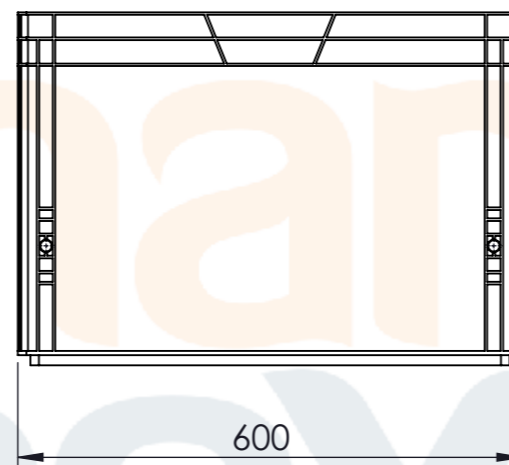

Product ID: 8596349007432

TECHNICAL DRAWING

Euro box (open handle)

CUT A-A
SCALE 1 : 9