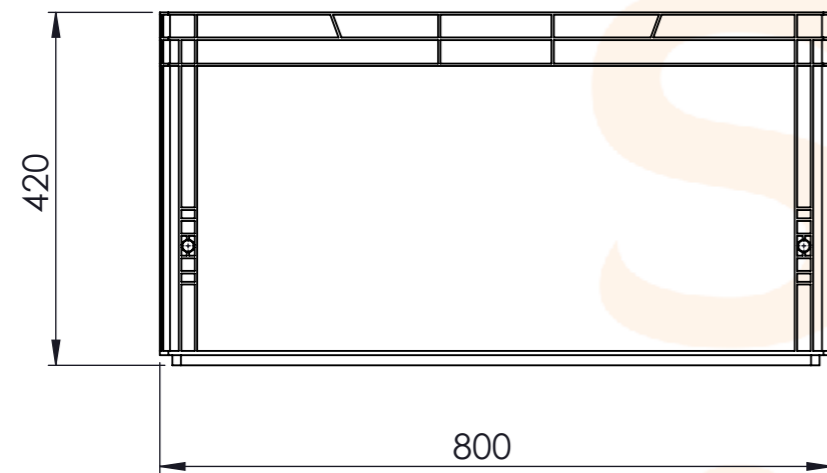

Product ID: 8596349007432

TECHNICAL DRAWING

Euro box (open handle)

CUT A-A
SCALE 1 : 9