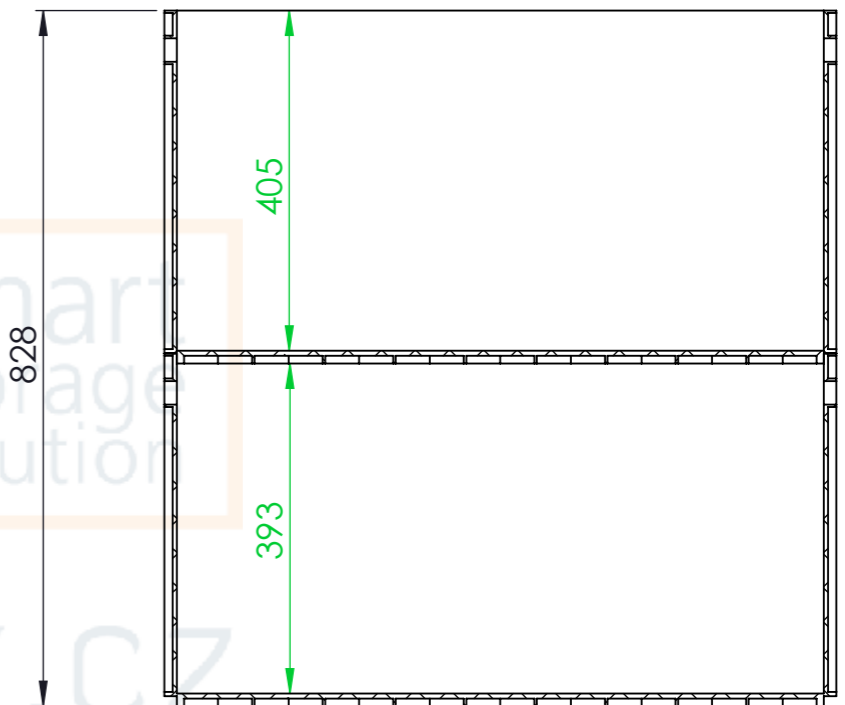

Product ID: 8596349007432

TECHNICAL DRAWING

Euro box (open handle)

CUT A-A
SCALE 1 : 9