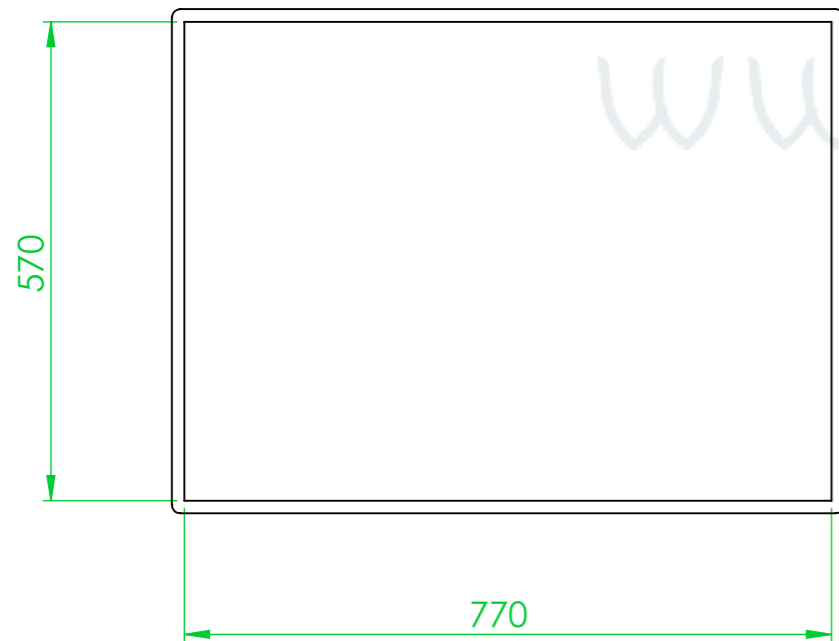

Product ID: 8596349007432

TECHNICAL DRAWING

Euro box (open handle)

CUT A-A
SCALE 1 : 9