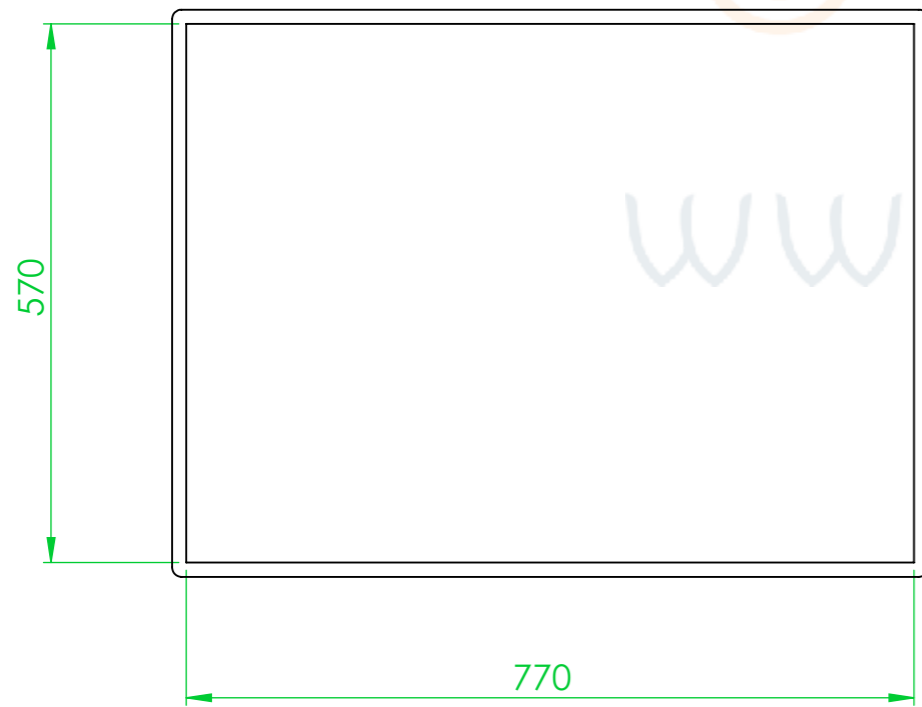

Product ID: 8596349007425

TECHNICAL DRAWING

Euro box (open handle)

CUT A-A
SCALE 1 : 8