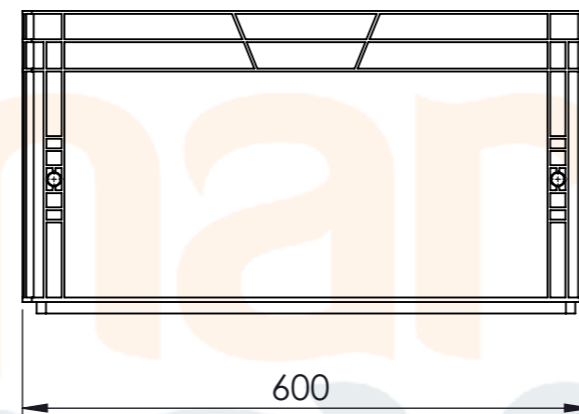

Product ID: 8596349007425

TECHNICAL DRAWING

Euro box (open handle)

CUT A-A
SCALE 1 : 8