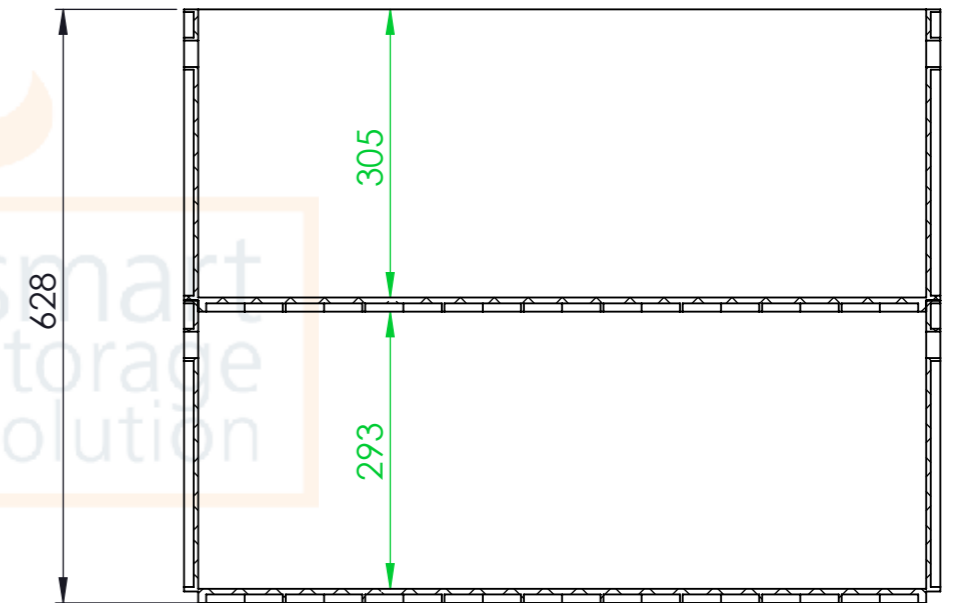

Product ID: 8596349007425

TECHNICAL DRAWING

Euro box (open handle)

CUT A-A
SCALE 1 : 8