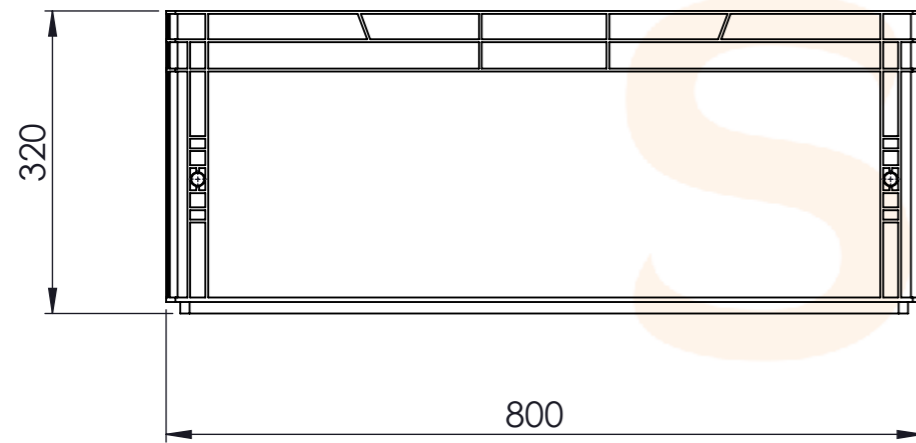

Product ID: 8596349007425

TECHNICAL DRAWING

Euro box (open handle)

CUT A-A
SCALE 1 : 8