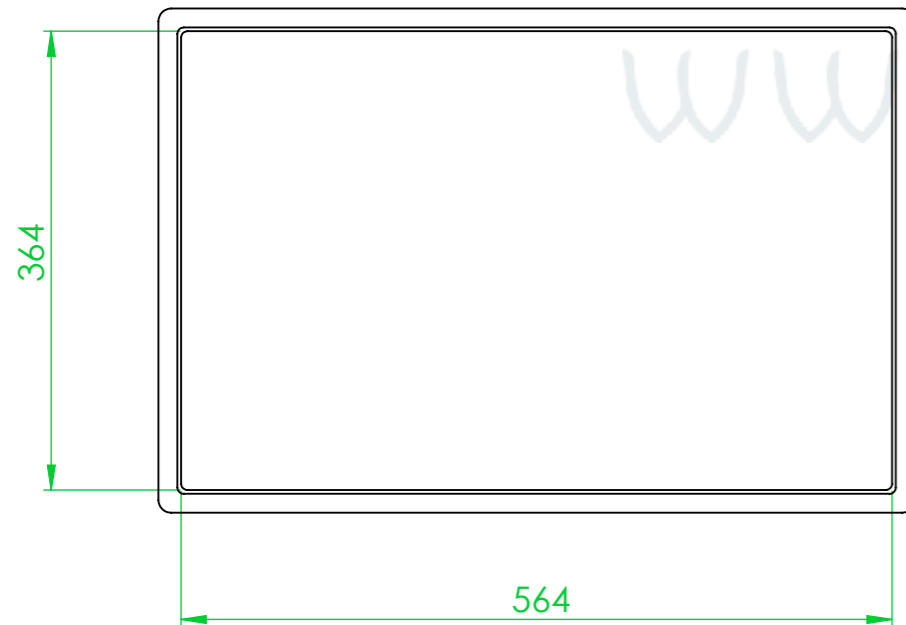

Product ID: 8596349007388

TECHNICAL DRAWING

Euro box (open handle)

CUT A-A
SCALE 1 : 6