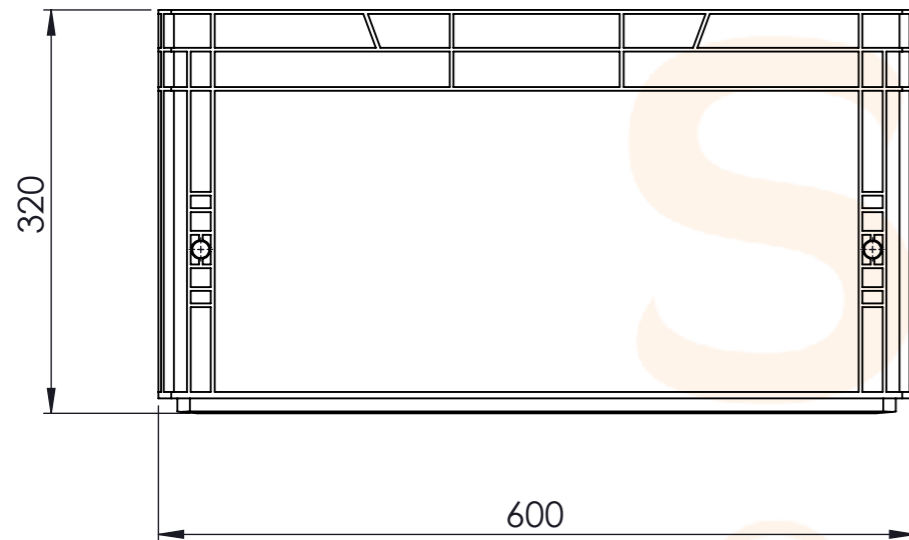

Product ID: 8596349007388

TECHNICAL DRAWING

Euro box (open handle)

CUT A-A
SCALE 1 : 6