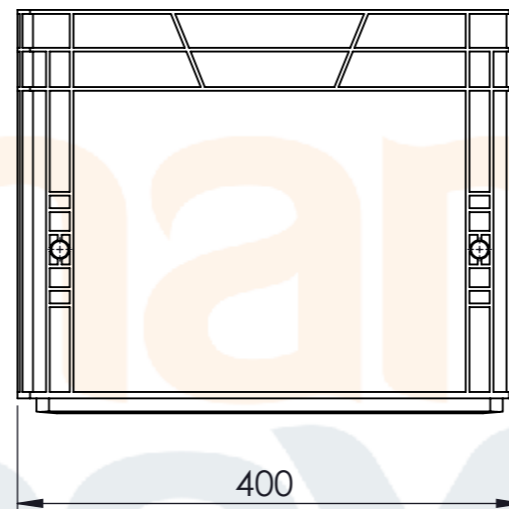

Product ID: 8596349007388

TECHNICAL DRAWING

Euro box (open handle)

CUT A-A
SCALE 1 : 6