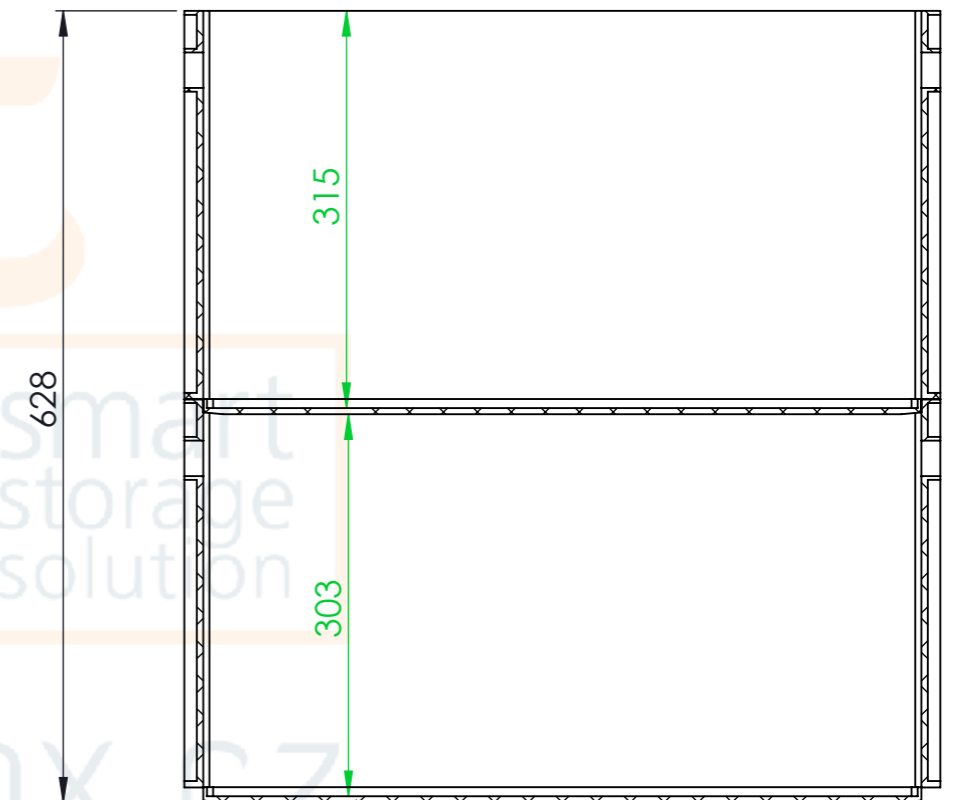

Product ID: 8596349007388

TECHNICAL DRAWING

Euro box (open handle)

CUT A-A
SCALE 1 : 6