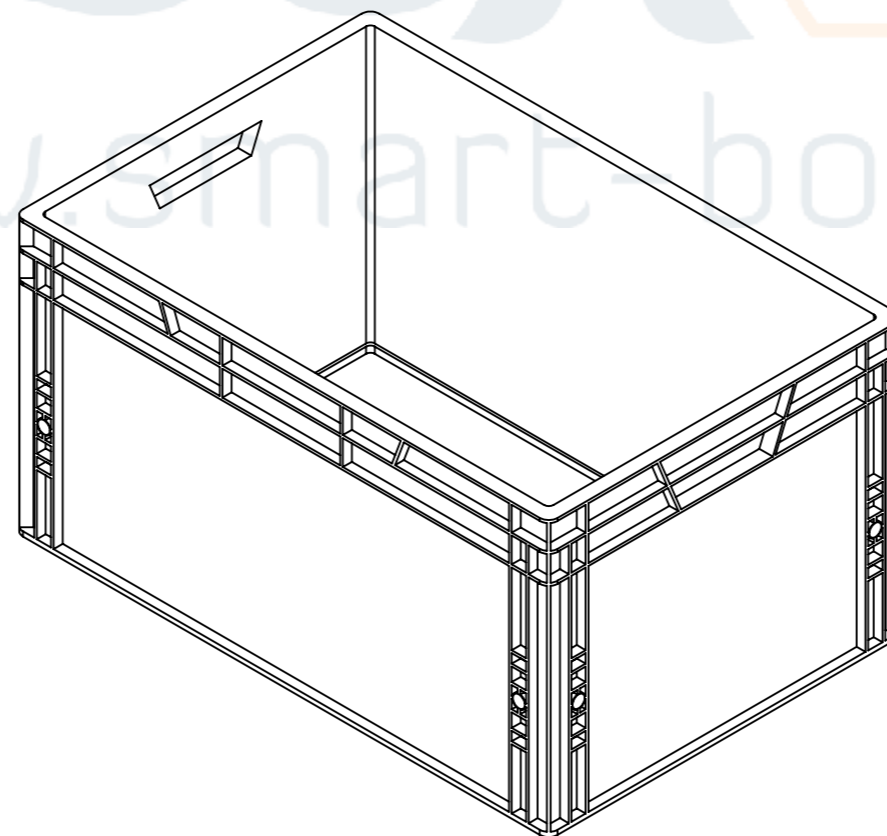

Product ID: 8596349007388

TECHNICAL DRAWING

Euro box (open handle)

CUT A-A
SCALE 1 : 6