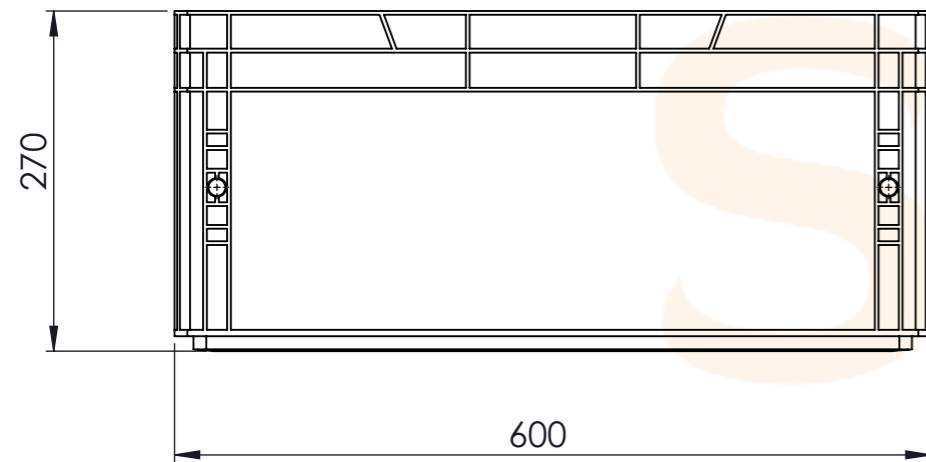

Product ID: 8596349007371

TECHNICAL DRAWING

Euro box (open handle)

CUT A-A
SCALE 1 : 6