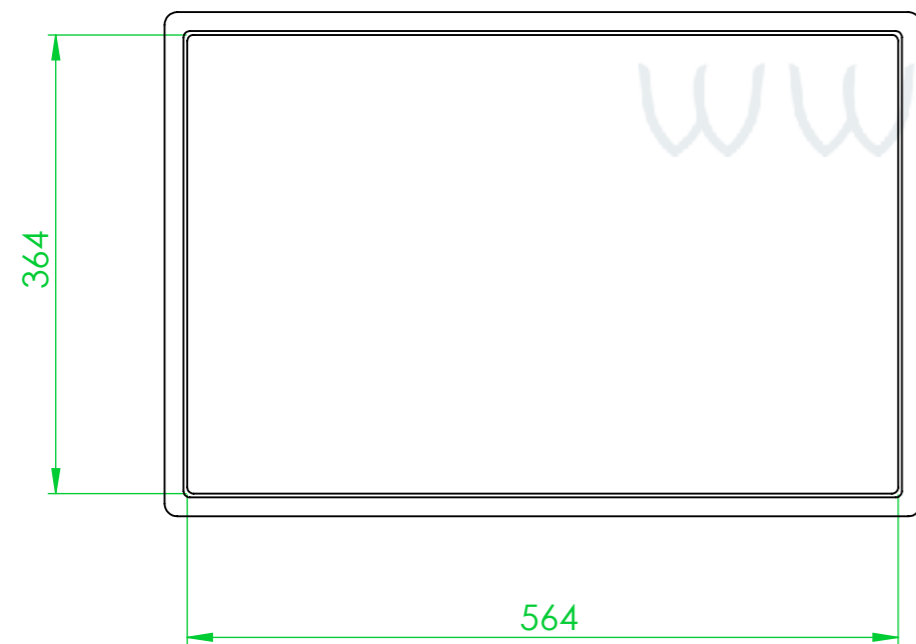

Product ID: 8596349007371

TECHNICAL DRAWING

Euro box (open handle)

CUT A-A
SCALE 1 : 6