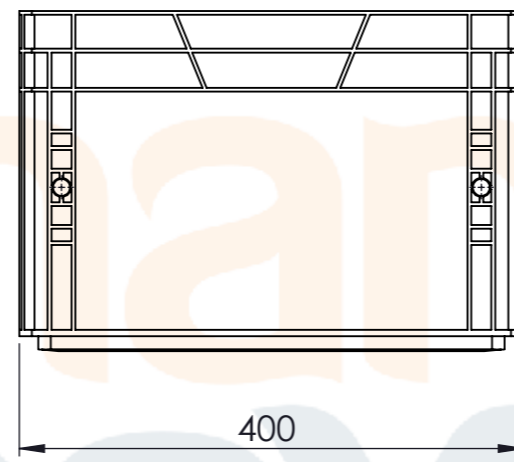

Product ID: 8596349007371

TECHNICAL DRAWING

Euro box (open handle)

CUT A-A
SCALE 1 : 6