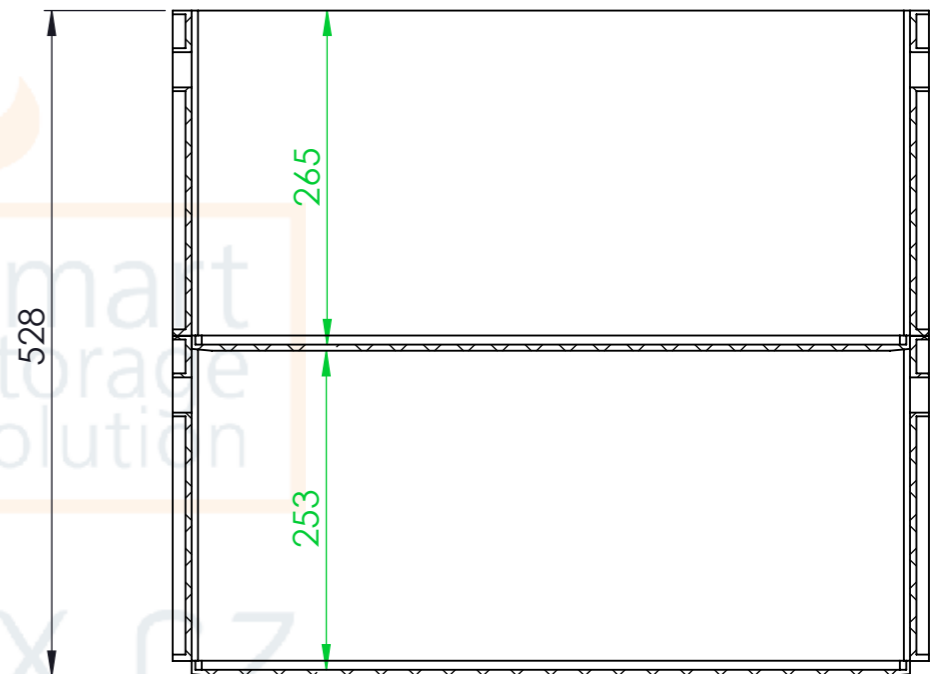

Product ID: 8596349007371

TECHNICAL DRAWING

Euro box (open handle)

CUT A-A
SCALE 1 : 6