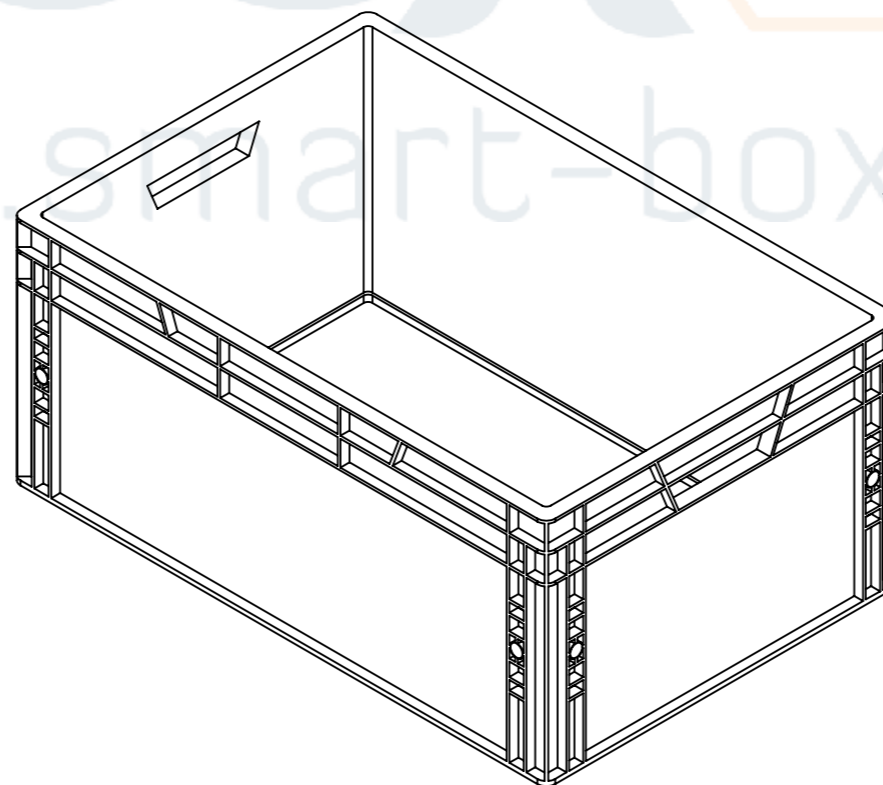

Product ID: 8596349007371

TECHNICAL DRAWING

Euro box (open handle)

CUT A-A
SCALE 1 : 6