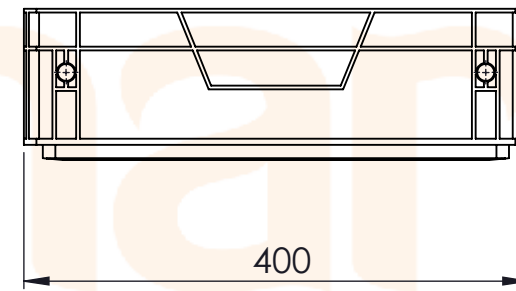

Product ID: 8596349007340

TECHNICAL DRAWING

Euro box (open handle)

CUT A-A
SCALE 1 : 6