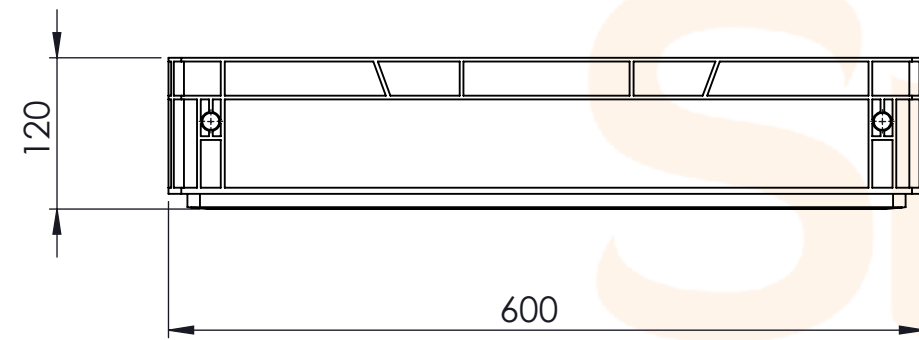

Product ID: 8596349007340

TECHNICAL DRAWING

Euro box (open handle)

CUT A-A
SCALE 1 : 6