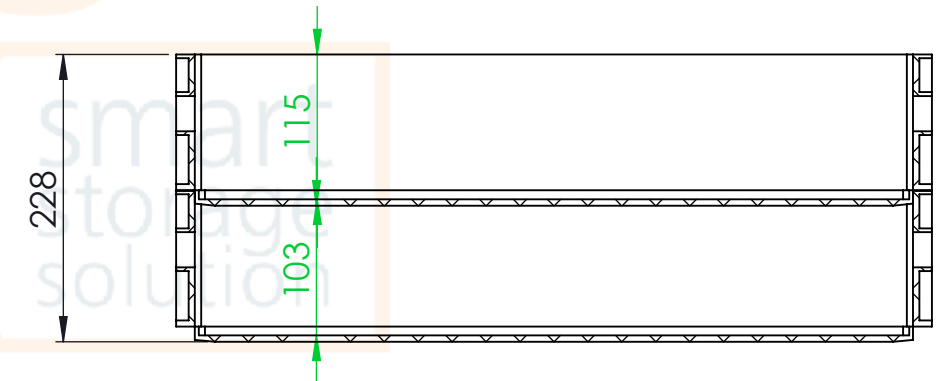

Product ID: 8596349007340

TECHNICAL DRAWING

Euro box (open handle)

CUT A-A
SCALE 1 : 6