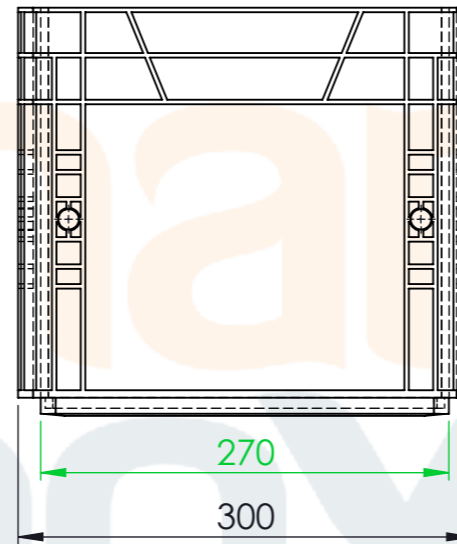

Product ID: 8596349007319

TECHNICAL DRAWING

Euro box (open handle)

CUT A-A