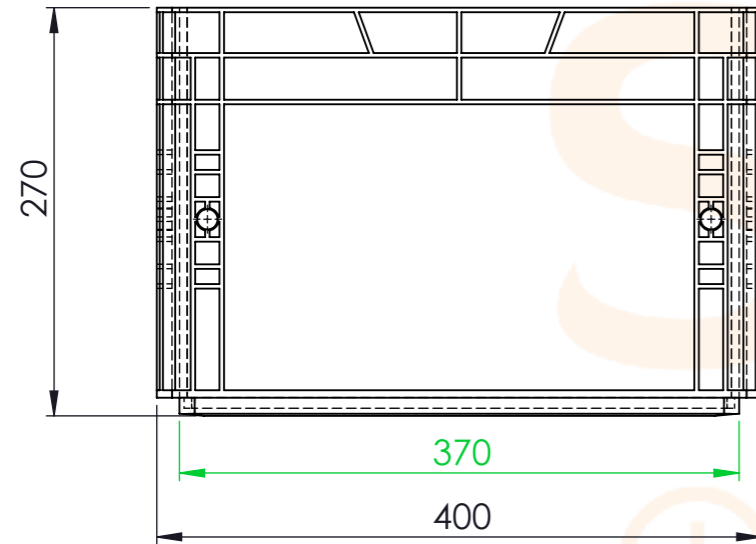

Product ID: 8596349007319

TECHNICAL DRAWING

Euro box (open handle)

CUT A-A