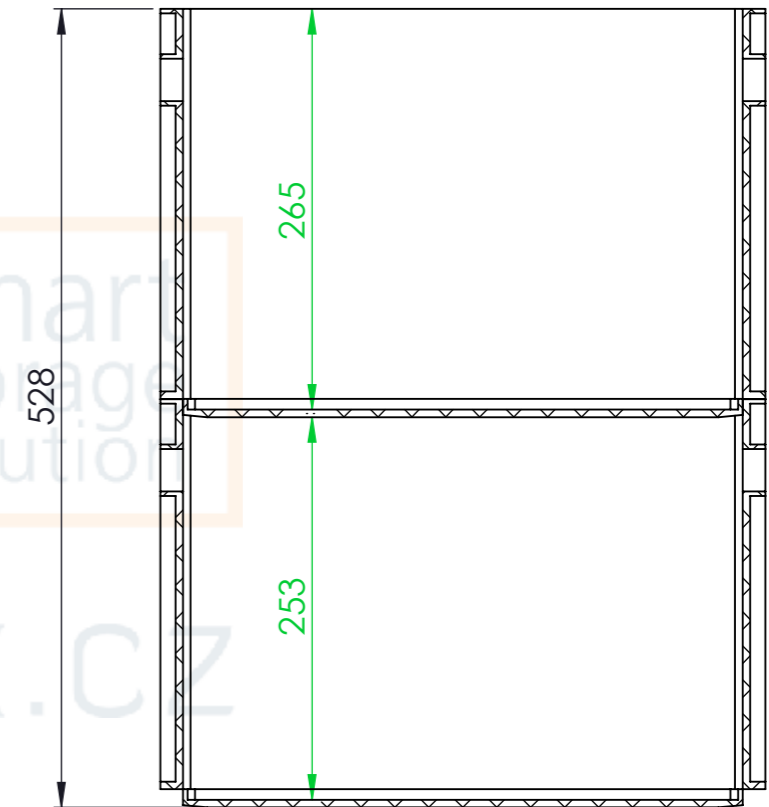

Product ID: 8596349007319

TECHNICAL DRAWING

Euro box (open handle)

CUT A-A