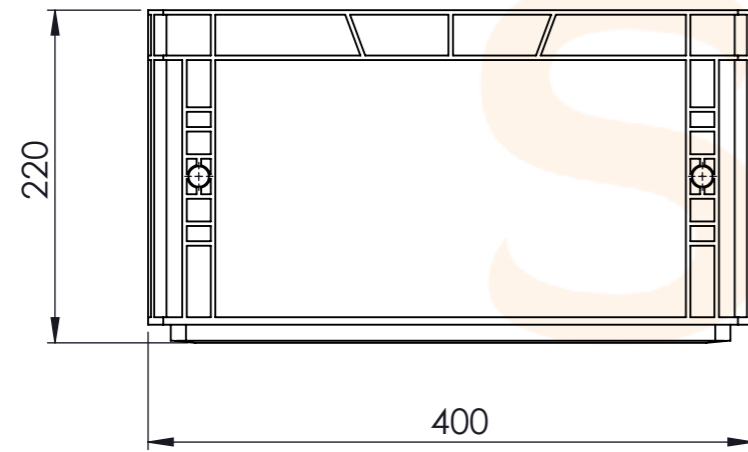

Product ID: 8596349007302

TECHNICAL DRAWING

Euro box (open handle)

CUT A-A