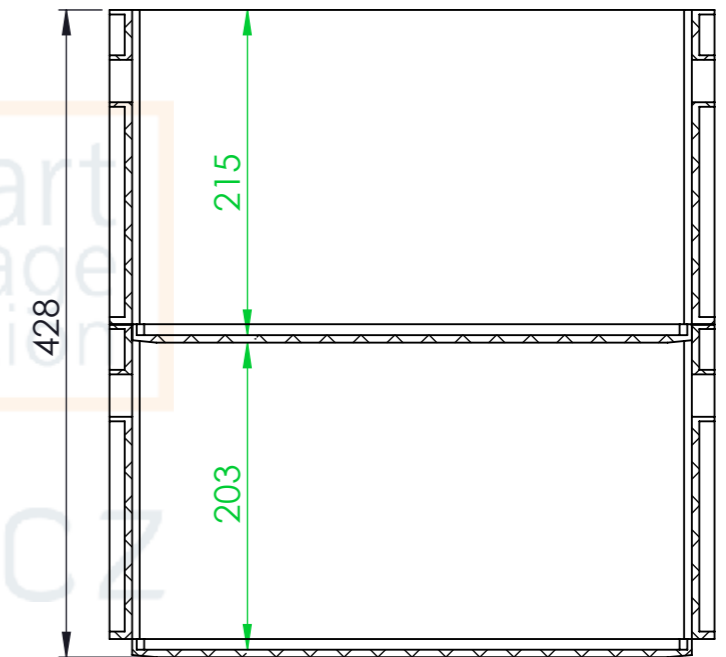

Product ID: 8596349007302

TECHNICAL DRAWING

Euro box (open handle)

CUT A-A