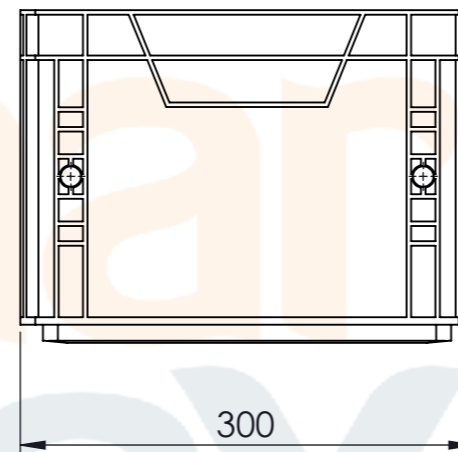

Product ID: 8596349007302

TECHNICAL DRAWING

Euro box (open handle)

CUT A-A