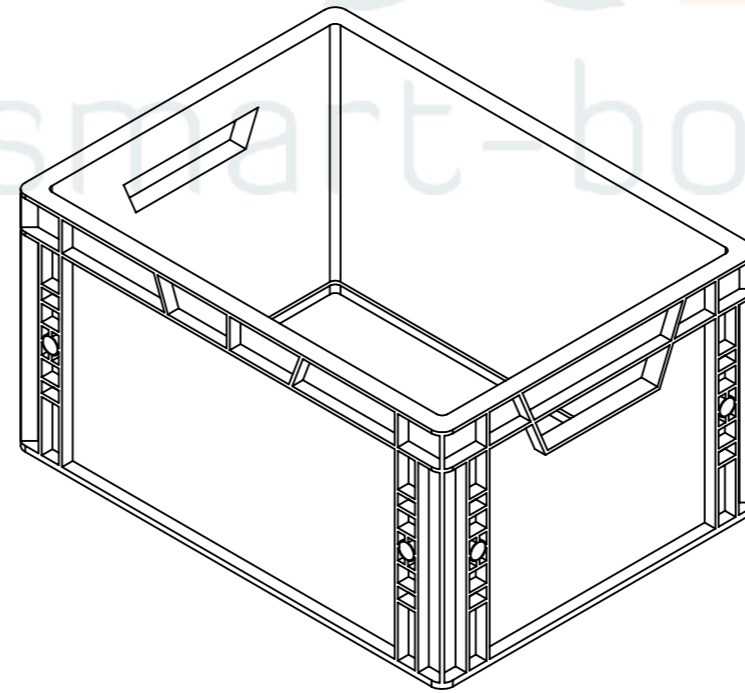

Product ID: 8596349007302

TECHNICAL DRAWING

Euro box (open handle)

CUT A-A