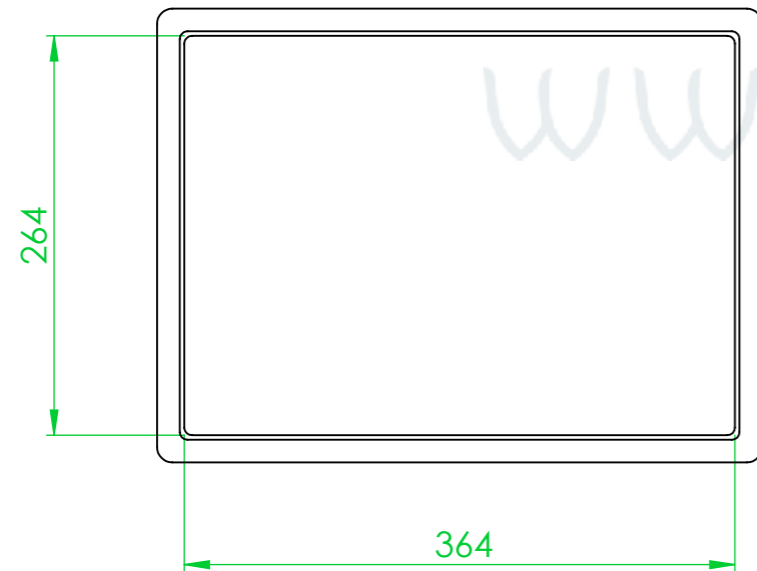

Product ID: 8596349007302

TECHNICAL DRAWING

Euro box (open handle)

CUT A-A