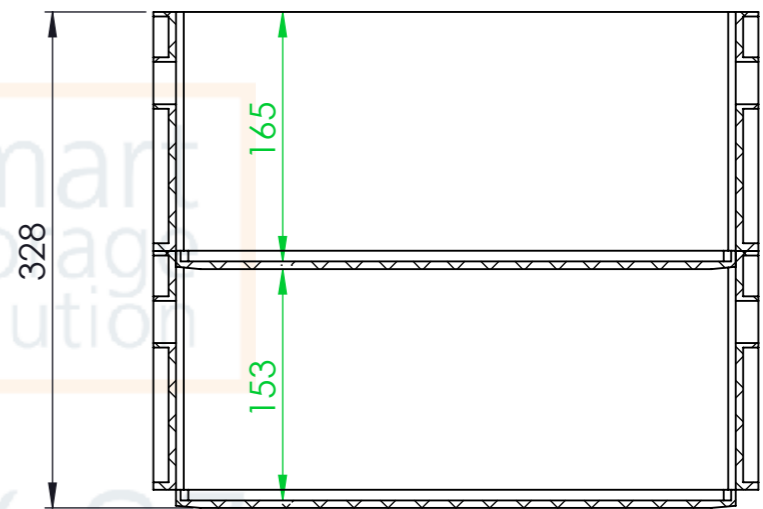

Product ID: 8596349007296

TECHNICAL DRAWING

Euro box (open handle)

CUT A-A