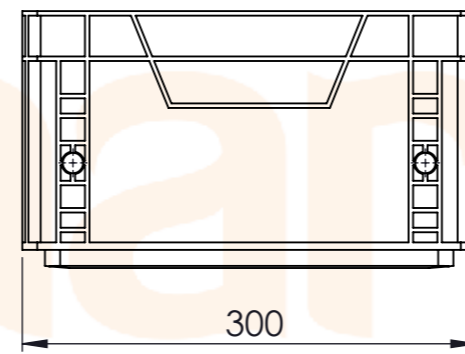

Product ID: 8596349007296

TECHNICAL DRAWING

Euro box (open handle)

CUT A-A