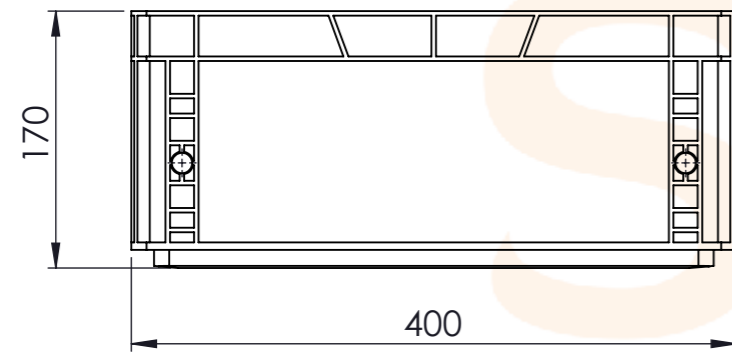

Product ID: 8596349007296

TECHNICAL DRAWING

Euro box (open handle)

CUT A-A