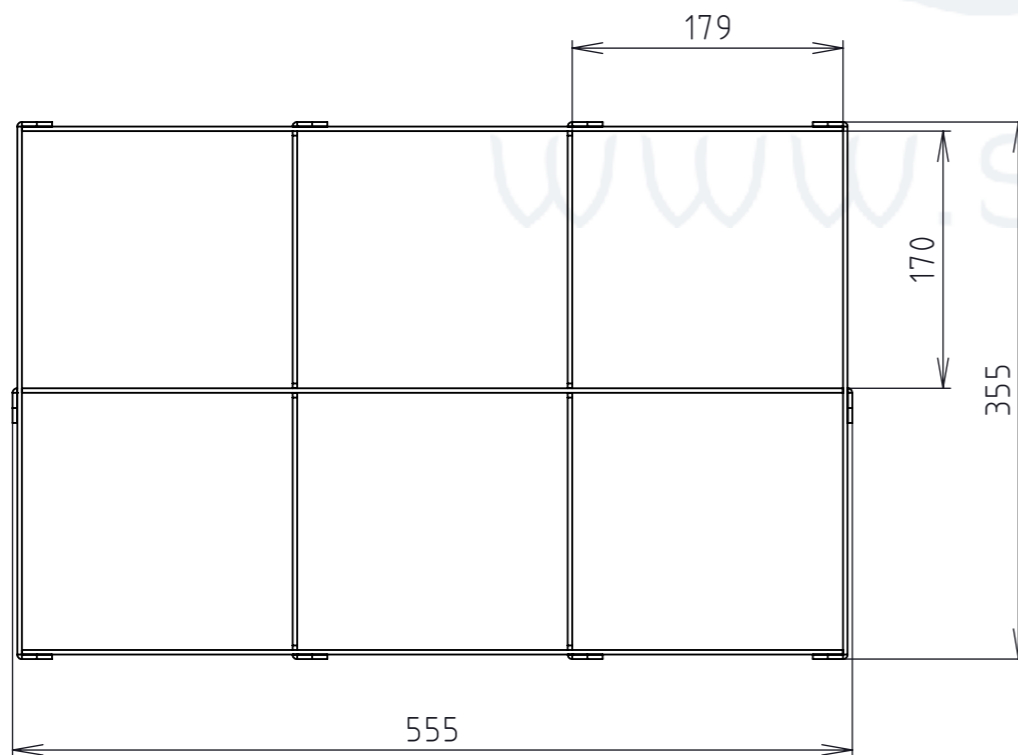

Product ID:8596349002079

TECHNICAL DRAWING

Folding box with inserts - 6x cell

Foldable compartment

Foldable crate

Folding product

Product ID:8596349004103

TECHNICAL DRAWING

Folding box with inserts - 18x cell

Foldable compartment

Foldable crate

Folded product