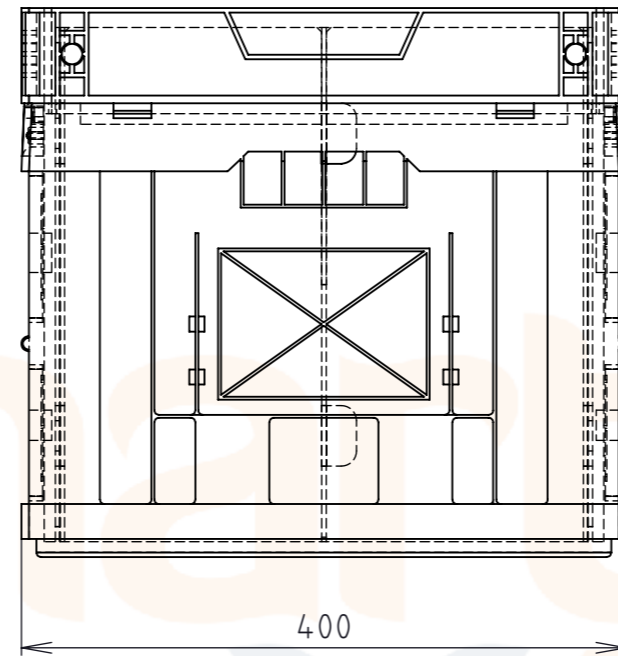

Product ID:8596349002079

TECHNICAL DRAWING

Folding box with inserts - 6x cell

Foldable compartment

Foldable crate

Folding product

Product ID:8596349004103

TECHNICAL DRAWING

Folding box with inserts - 18x cell

Foldable compartment

Foldable crate

Folded product