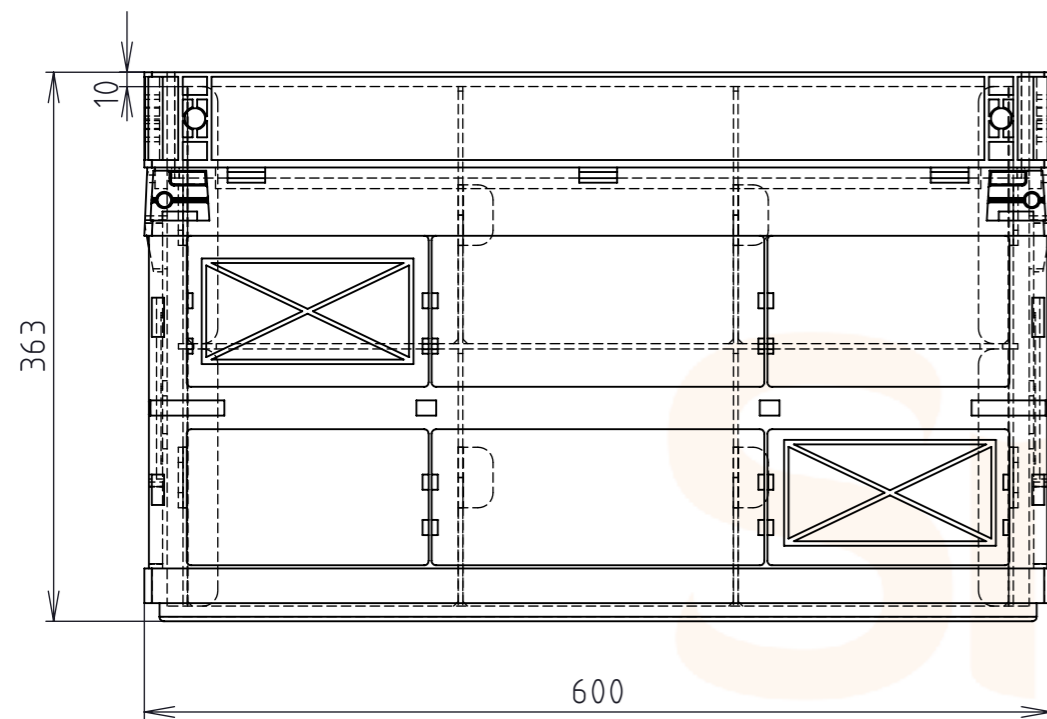

Product ID:8596349002086

TECHNICAL DRAWING

Folding box with inserts - 6x cell

Foldable compartment

Layer

Foldable eurobox

Folded product

Foldable compartment

Layer

Foldable crate

Folded product