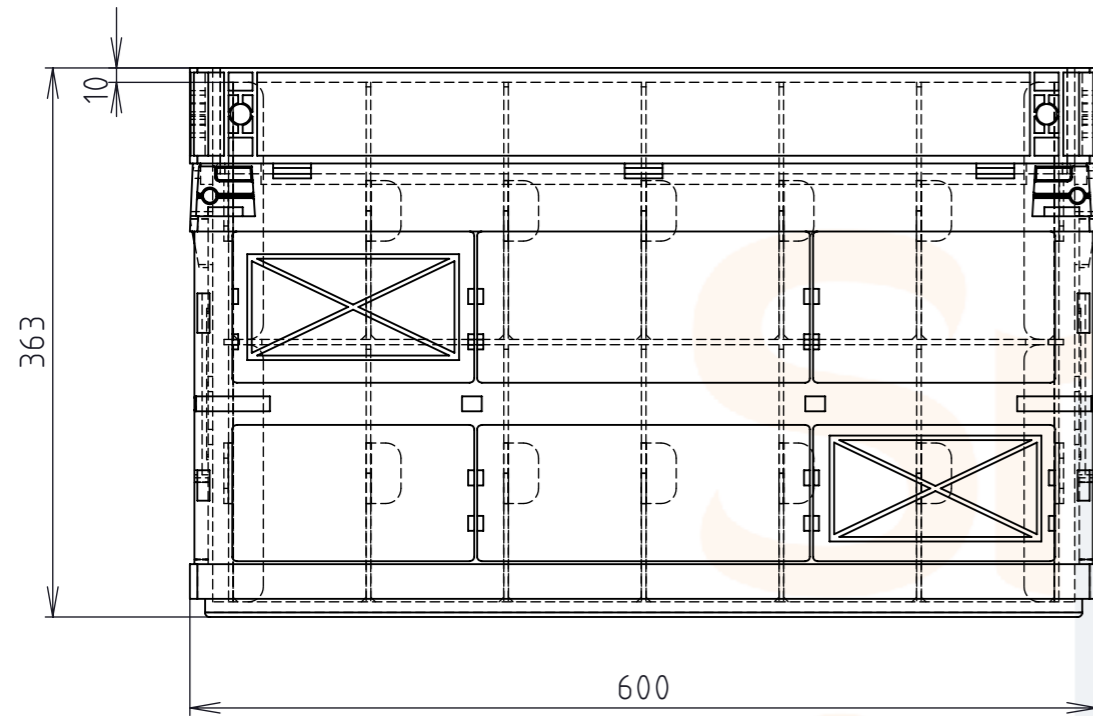

Product ID:8596349002086

TECHNICAL DRAWING

Folding box with inserts - 6x cell

Foldable compartment

Layer

Foldable eurobox

Folded product

Foldable compartment

Layer

Foldable crate

Folded product