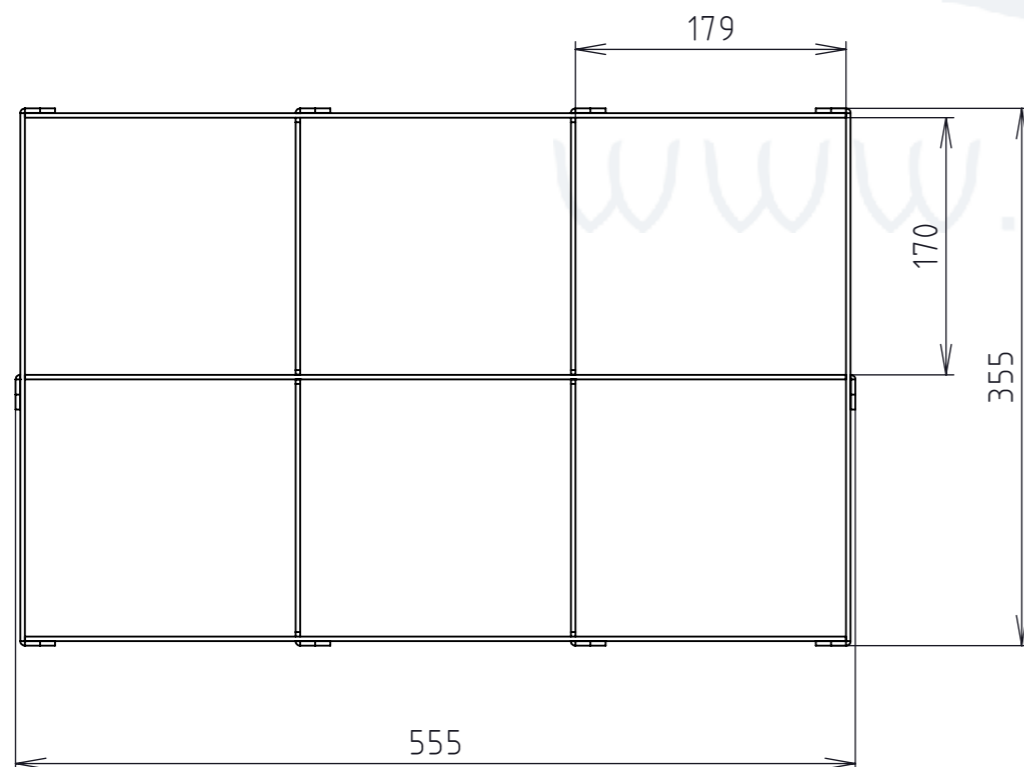

Product ID:8596349002086

TECHNICAL DRAWING

Folding box with inserts - 6x cell

Foldable compartment

Layer

Foldable eurobox

Folded product

Foldable compartment

Layer

Foldable crate

Folded product