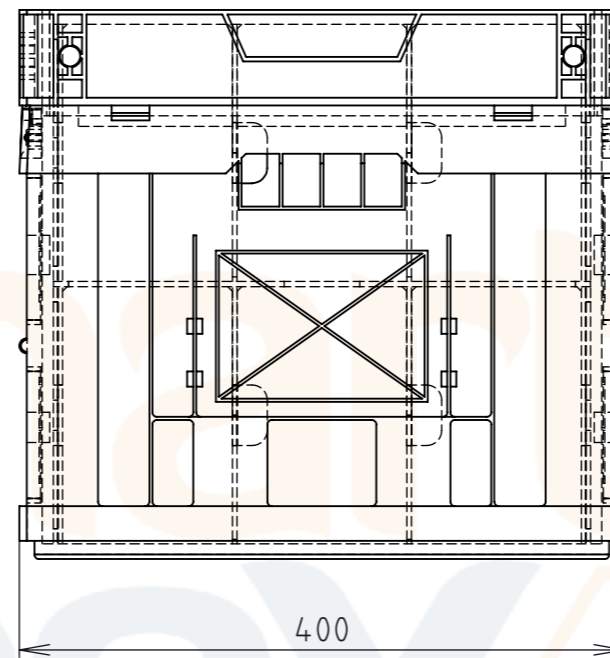

Product ID:8596349002086

TECHNICAL DRAWING

Folding box with inserts - 6x cell

Foldable compartment

Layer

Foldable eurobox

Folded product

Foldable compartment

Layer

Foldable crate

Folded product