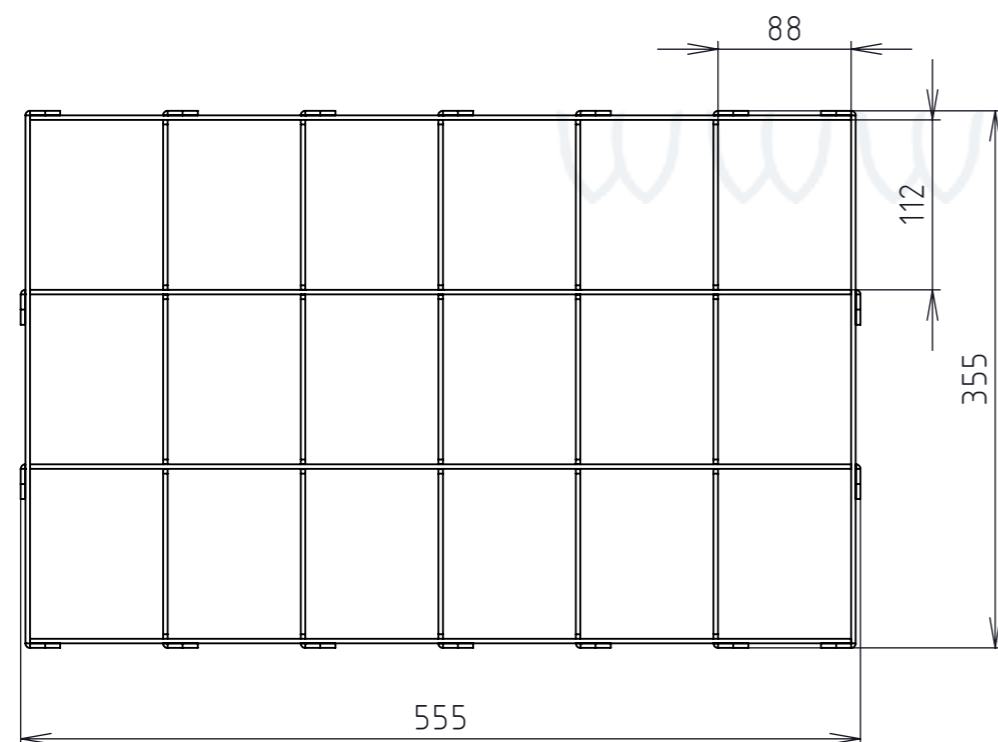

Product ID:8596349002086

TECHNICAL DRAWING

Folding box with inserts - 6x cell

Foldable compartment

Layer

Foldable eurobox

Folded product

Foldable compartment

Layer

Foldable crate

Folded product