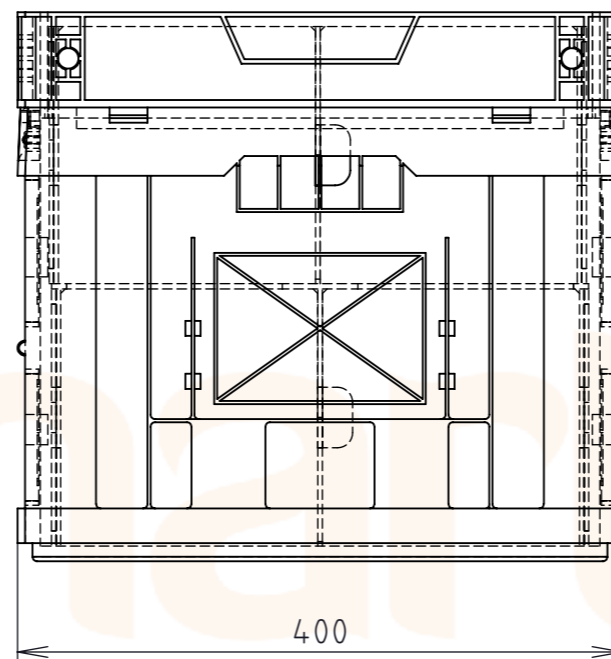

Product ID:8596349002086

TECHNICAL DRAWING

Folding box with inserts - 6x cell

Foldable compartment

Layer

Foldable eurobox

Folded product

Foldable compartment

Layer

Foldable crate

Folded product