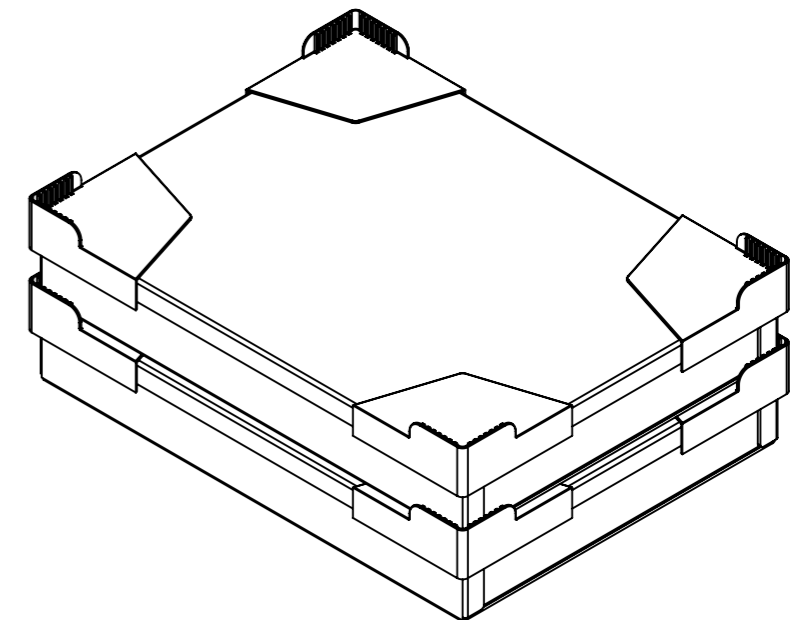

TECHNICAL DRAWING