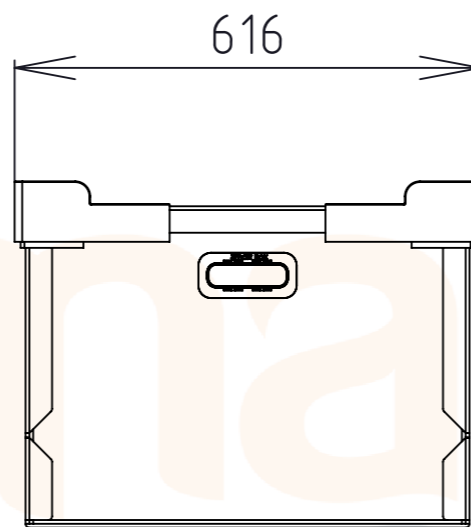

TECHNICAL DRAWING