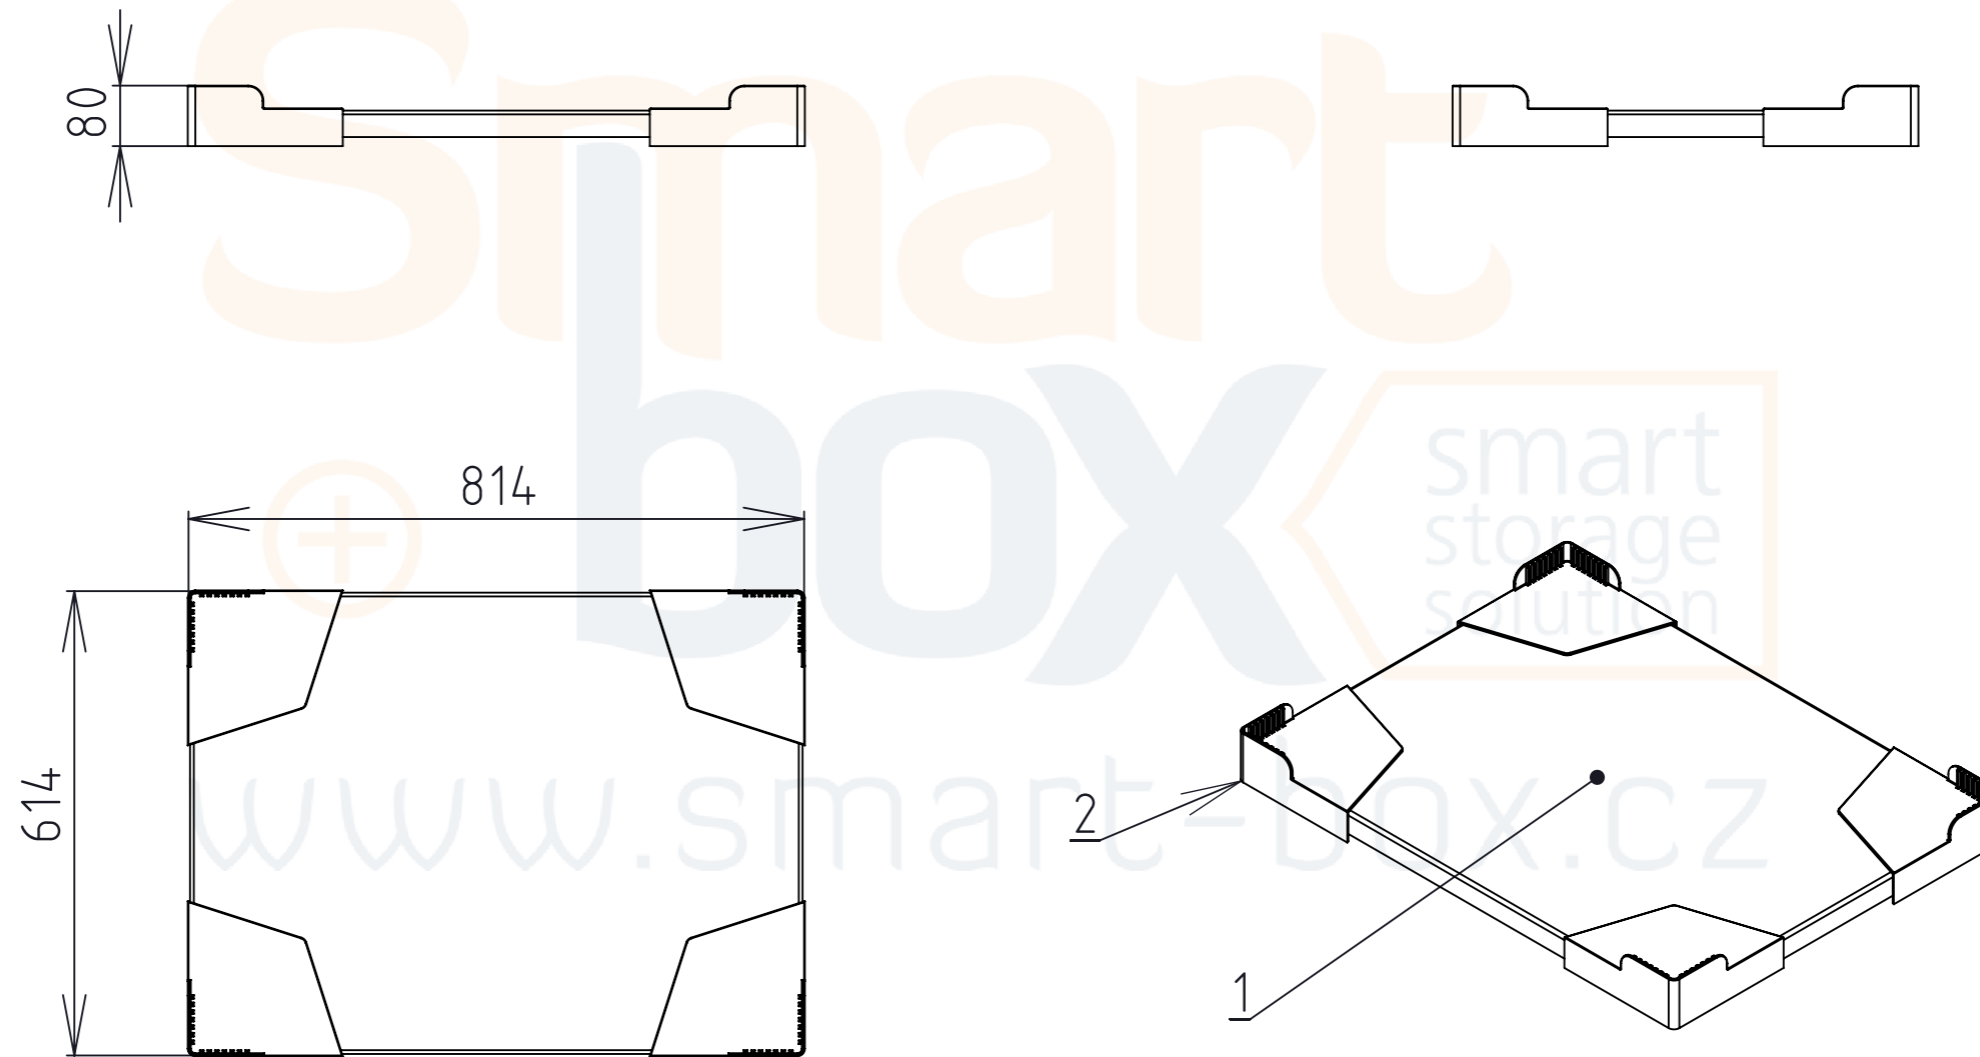

# TECHNICAL DRAWING

ITEM N.	DESCRIPTION	QUANTITY	WEIGHT
1	U Shape Frame Long Sides_01	1	1.20
2	U Shape Frame Short Sides_01	1	0.98
3	AL U profil Long - 03_01	2	0.61
4	AL U profil Short - 03_01	2	0.42
5	Stacking rotateable corner-type1	2	0.04
6	Stacking rotateable corner-type2	2	0.04
7	peg - type1	4	0.01
8	Handle smart - opened x closed	2	0.02
9	screw Tex - type 1 - 15mm	4	0.00

SPECIFICATION	
Weight	4.48 kg
Volume	171.8 l
Scale	1:10

# TECHNICAL DRAWING

ITEM N.	DESCRIPTION	QUANTITY	WEIGHT
1	Lid - Collapsible box with PP corners_01	1	0.56
2	Stacking Corner - Collapsible box with PP corners	4	0.09

SPECIFICATION	
Weight	0.91 kg
Volume	-
Scale	1:10