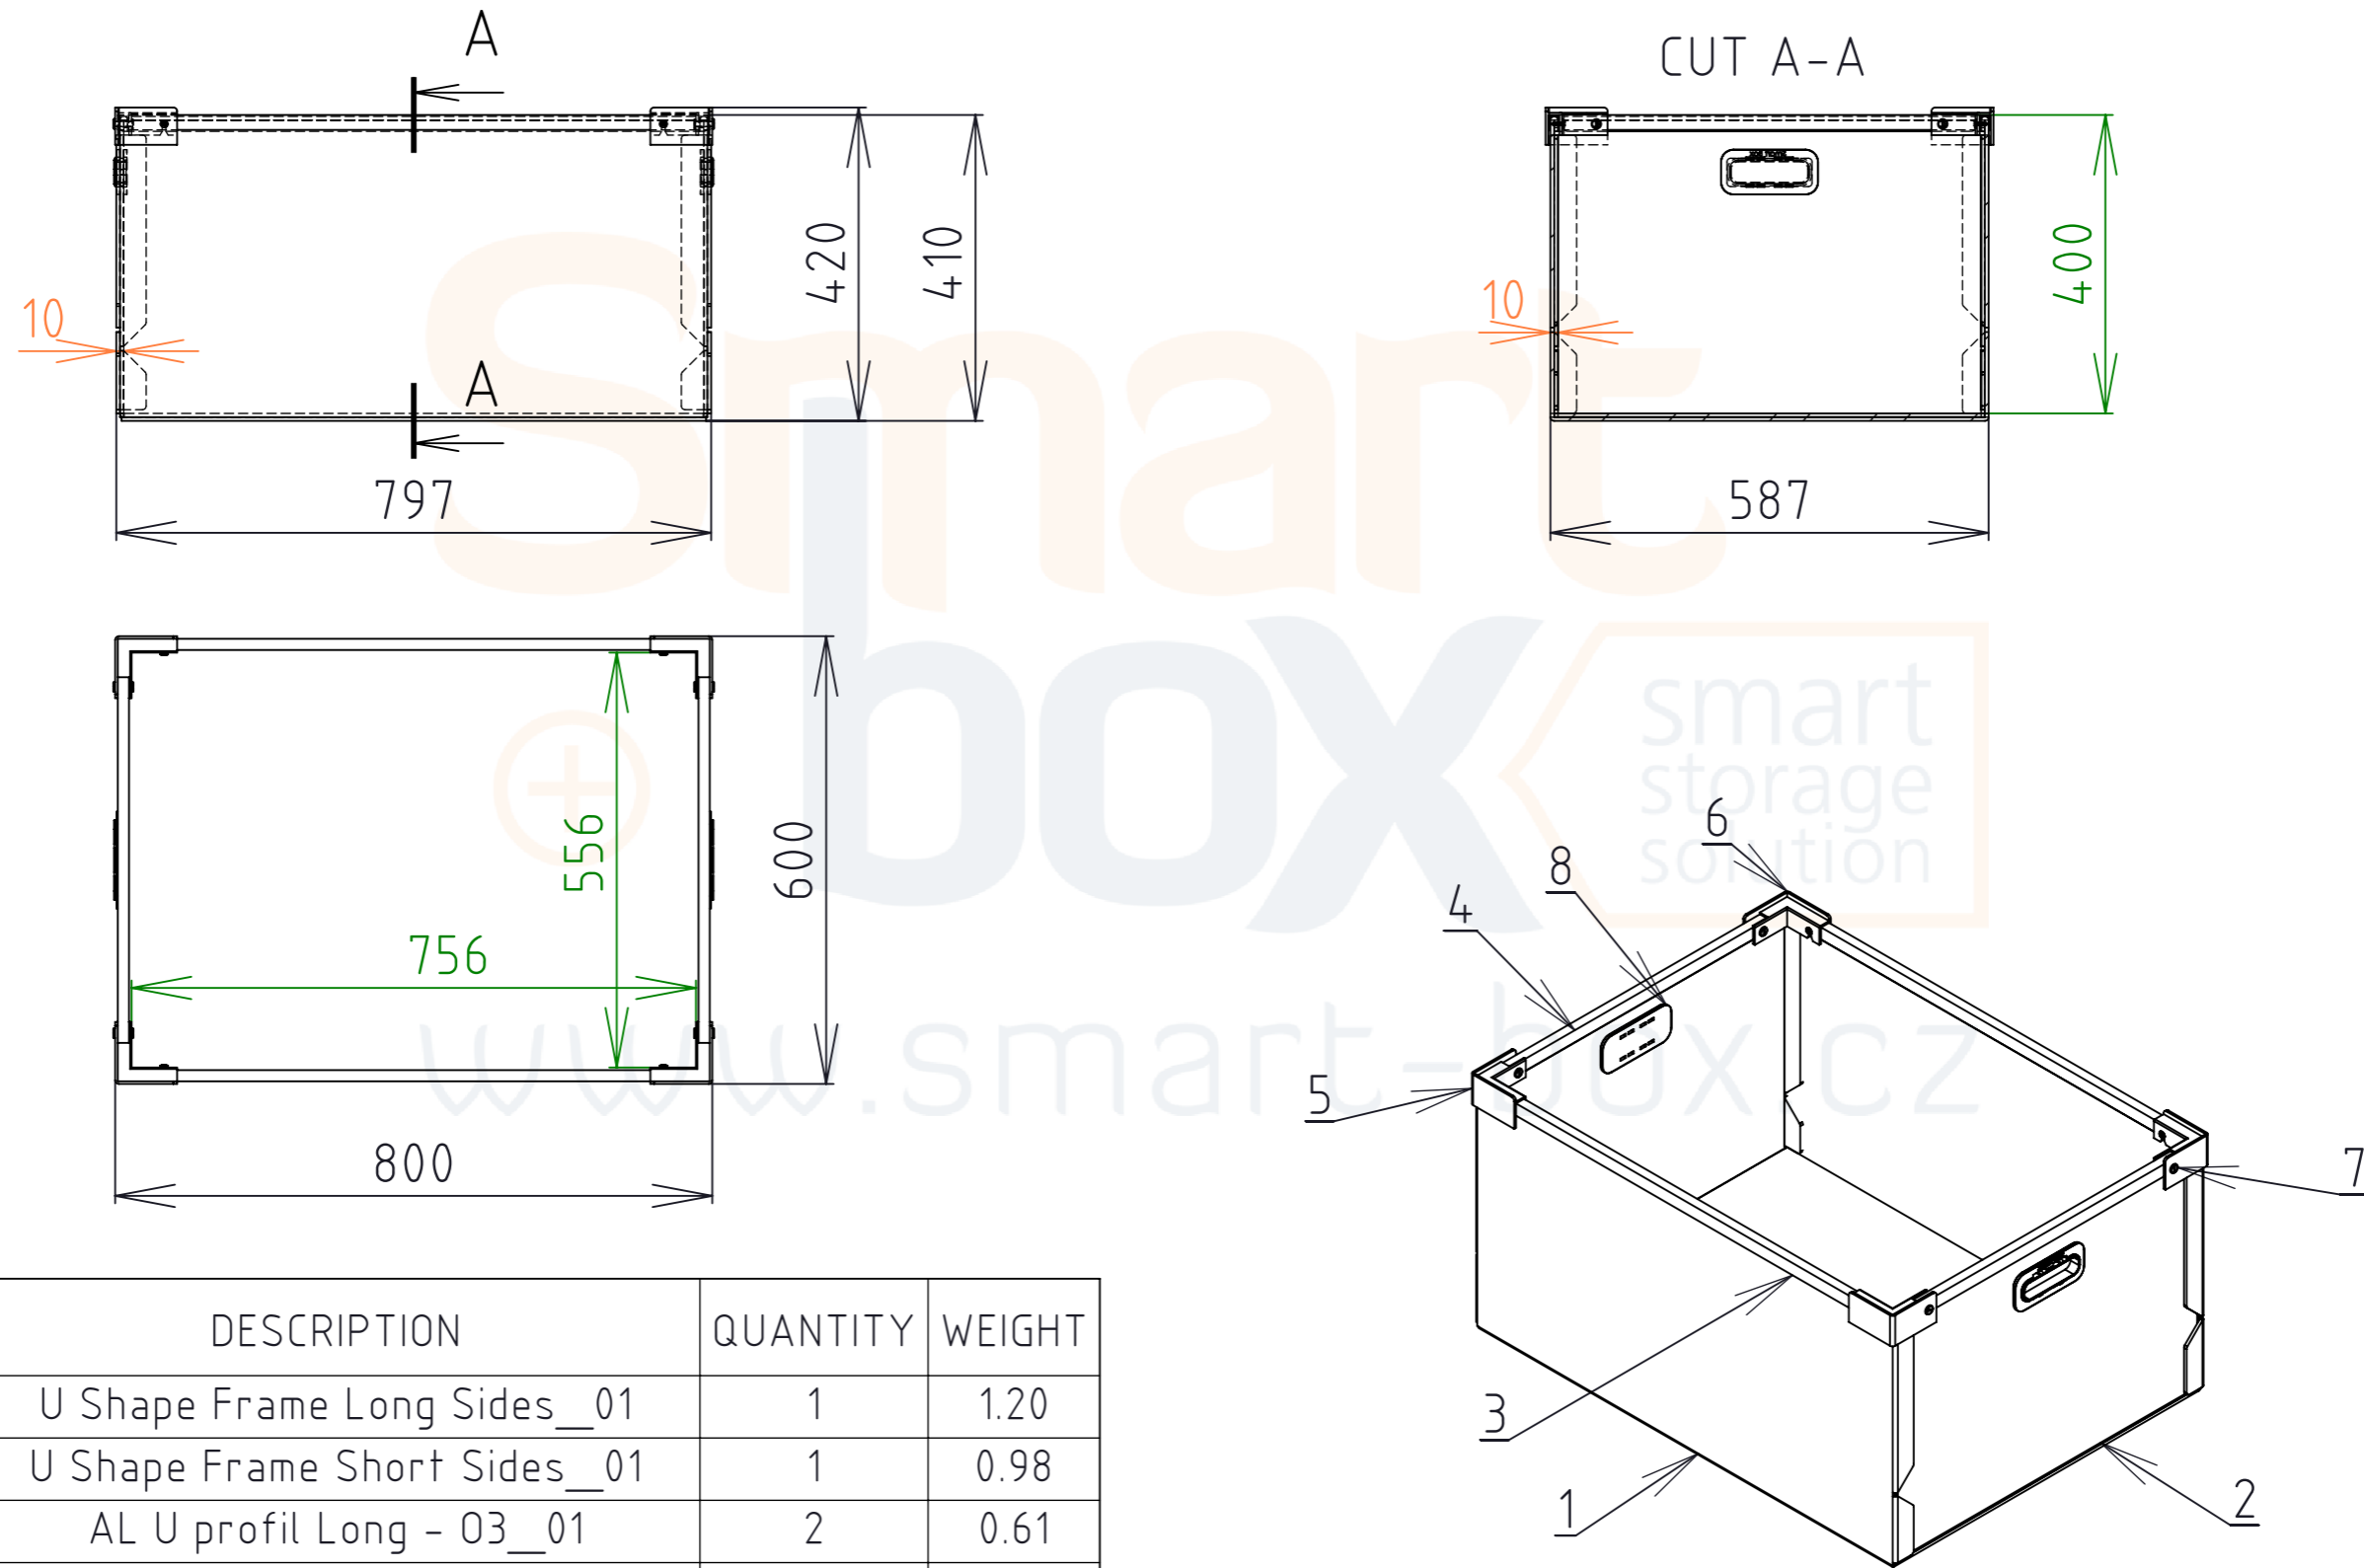

# TECHNICAL DRAWING

ITEM N.	DESCRIPTION	QUANTITY	WEIGHT
1	U Shape Frame Long Sides_01	1	1.20
2	U Shape Frame Short Sides_01	1	0.98
3	AL U profil Long - 03_01	2	0.61
4	AL U profil Short - 03_01	2	0.42
5	Stacking rotateable corner-type1	2	0.04
6	Stacking rotateable corner-type2	2	0.04
7	peg - type1	4	0.01
8	Handle smart - opened x closed	2	0.02
9	screw Tex - type 1 - 15mm	4	0.00

SPECIFICATION	
Weight	4.48 kg
Volume	171.8 l
Scale	1:10

# TECHNICAL DRAWING

ITEM N.	DESCRIPTION	QUANTITY	WEIGHT
1	Lid - Collapsible box with PP corners_01	1	0.56
2	Stacking Corner - Collapsible box with PP corners	4	0.09

SPECIFICATION	
Weight	0.91 kg
Volume	-
Scale	1:10

TECHNICAL DRAWING