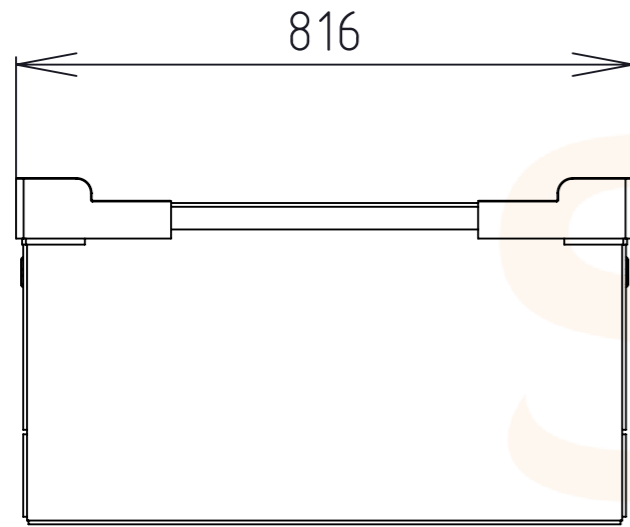

TECHNICAL DRAWING