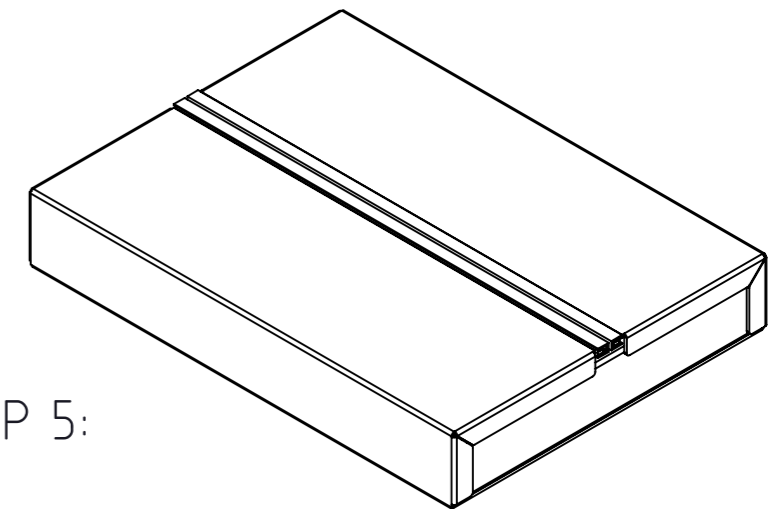

STEP 5:

smart
+ BOX
Smart
storage
solution
www.smart-box.cz