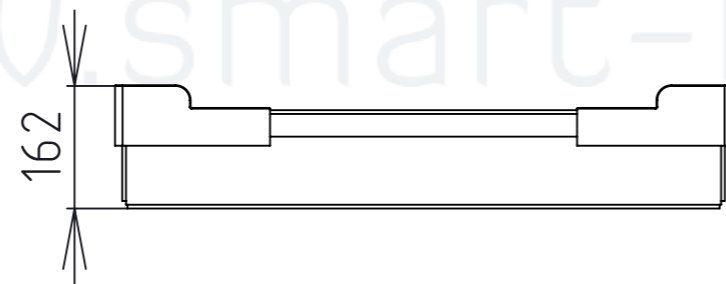

TECHNICAL DRAWING