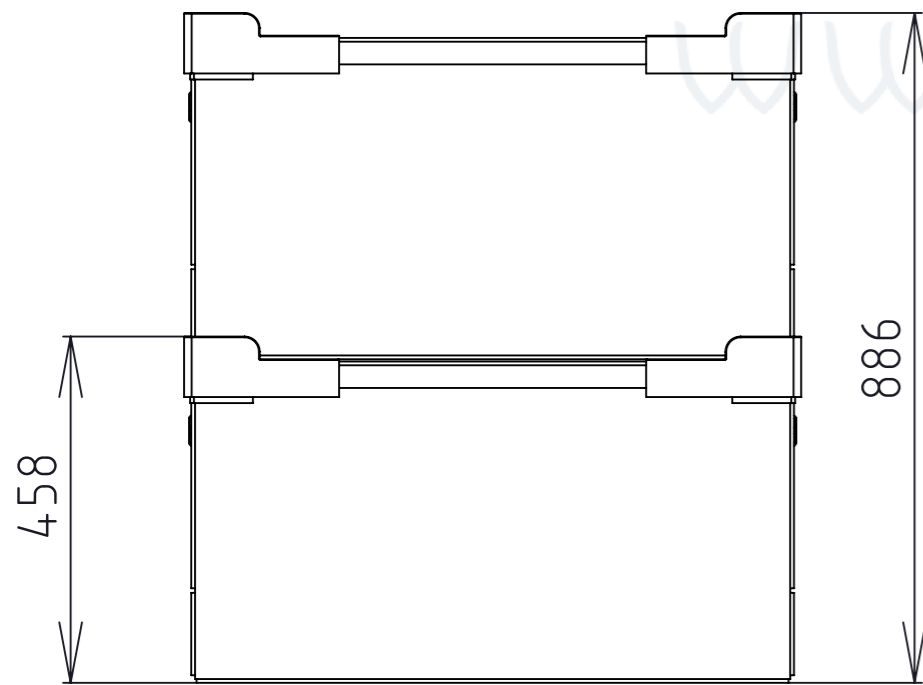

TECHNICAL DRAWING