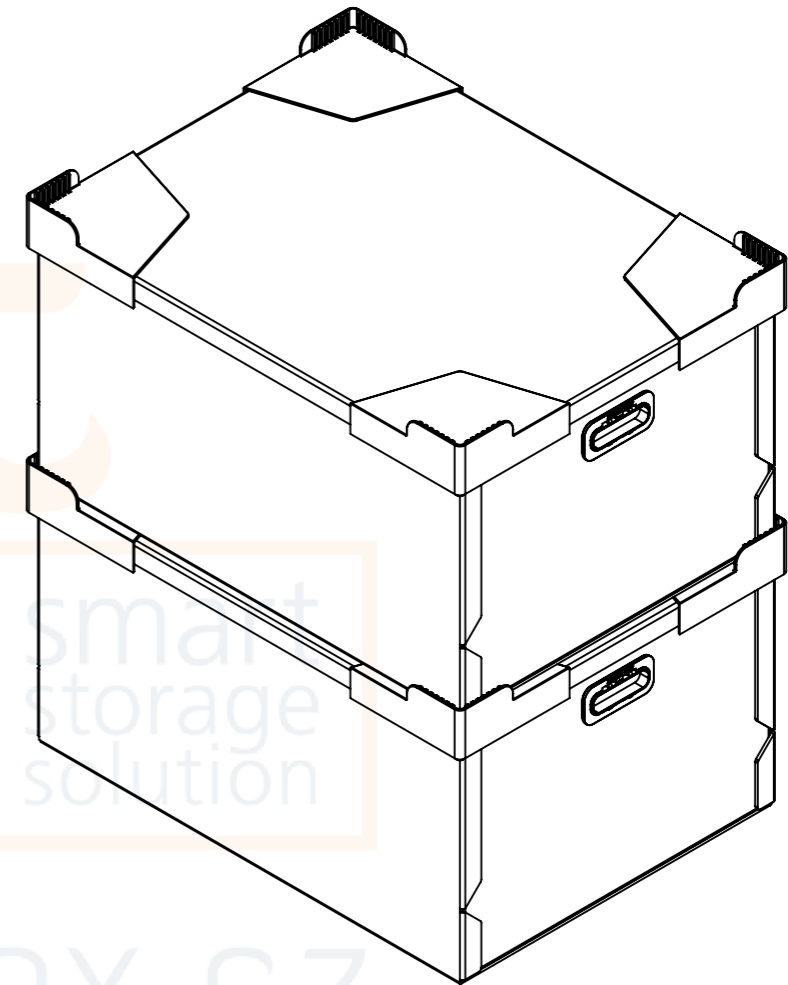

TECHNICAL DRAWING