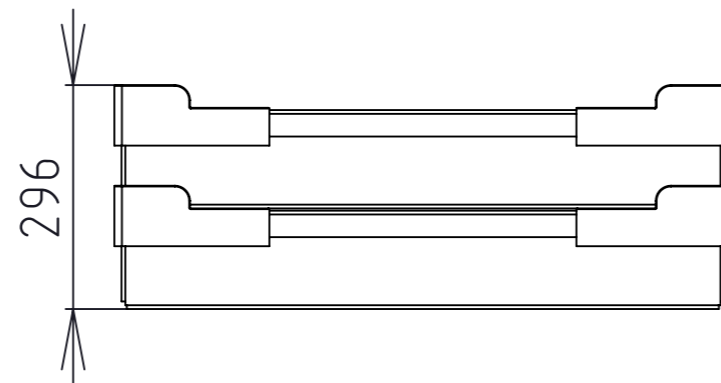

TECHNICAL DRAWING