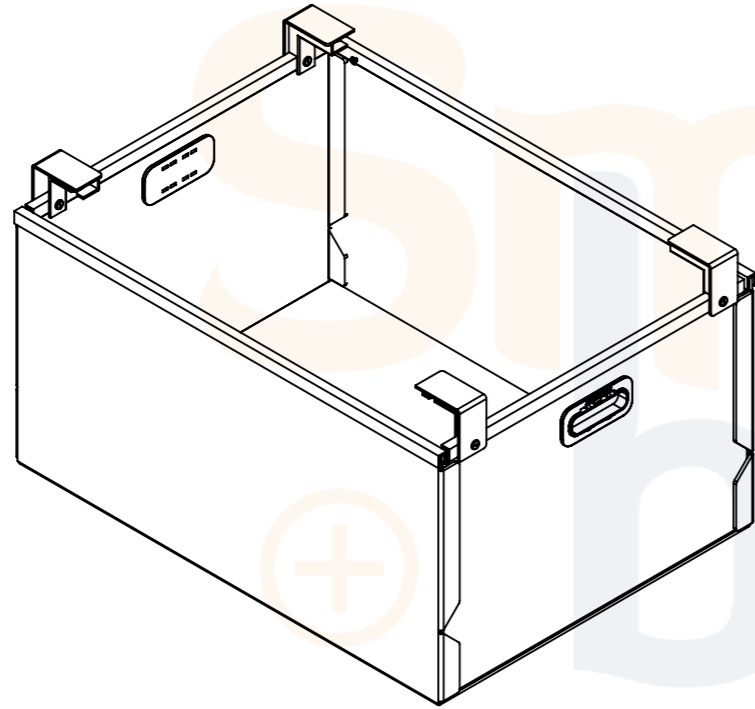

INSTRUCTION MANUAL

STEP 1: