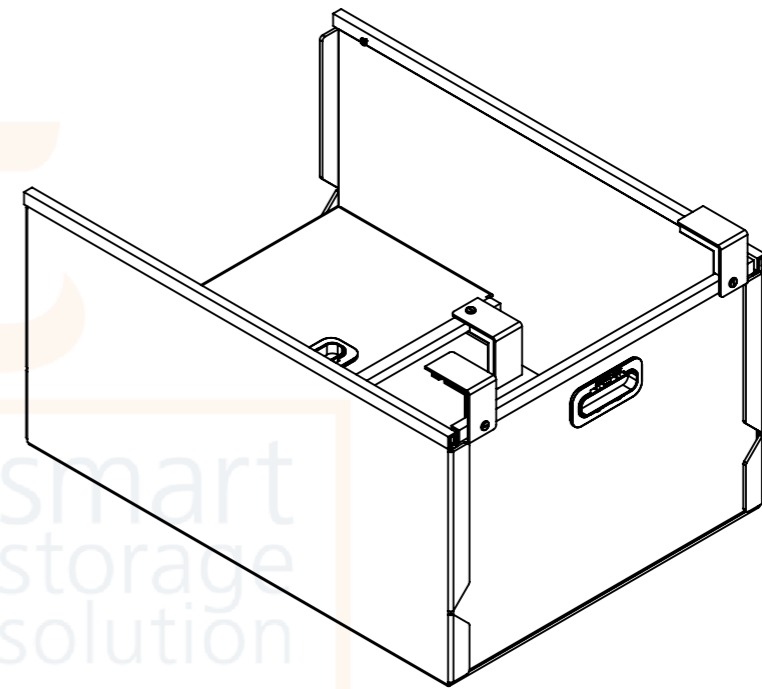

INSTRUCTION MANUAL

STEP 1:

STEP 2:

smart
+ BOX
Smart
storage
solution
www.smart-box.cz