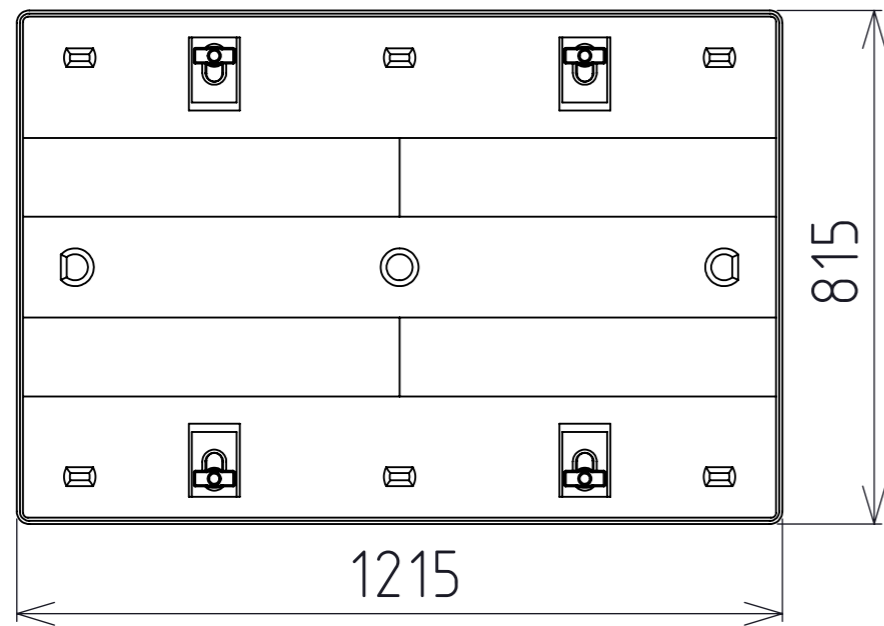

Product ID: 8596349008910

TECHNICAL DRAWING

TPS 1208-without loading door 2000g/m²

CUT A-A
SCALE 1 : 12

ITEM NO.	DESCRIPTION	QUANTITY	WEIGHT(kg)
1	TPS 120x800 mm, sleeve	1	5.04
2	TPS 1200x800 mm;palette	1	10.60
3	TPS 1200x800 mm;lid	1	6.30

SPECIFICATION	
Weight	21.94 kg
Volume	613 l