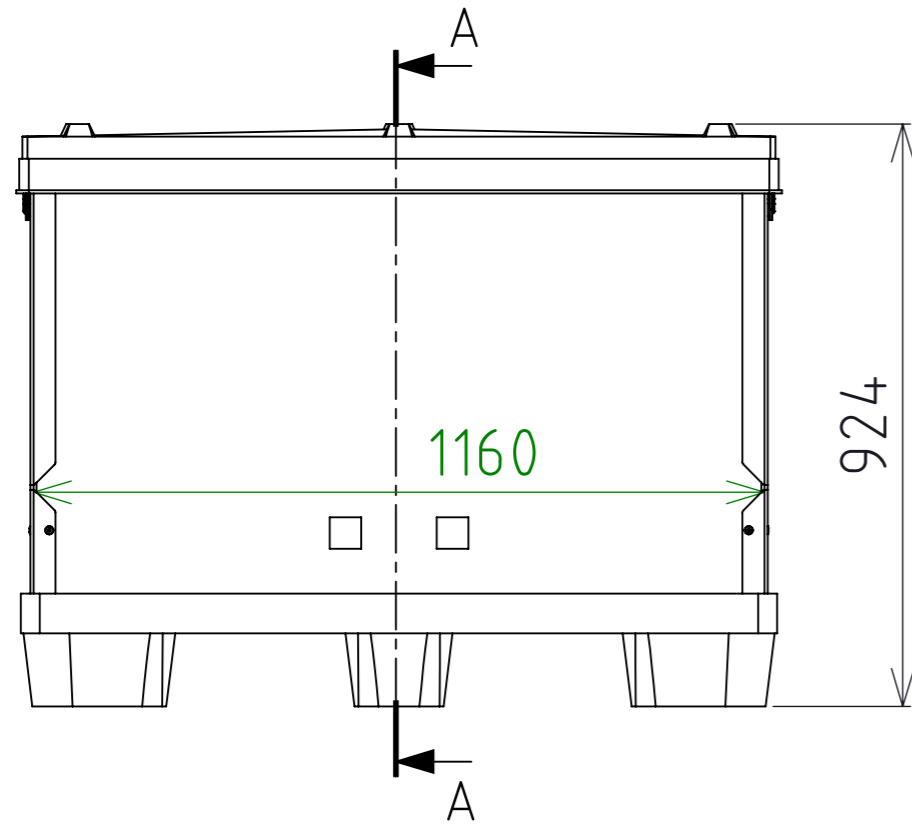

Product ID: 8596349008910

TECHNICAL DRAWING

TPS 1208-without loading door 2000g/m²

CUT A-A
SCALE 1 : 12

ITEM NO.	DESCRIPTION	QUANTITY	WEIGHT(kg)
1	TPS 120x800 mm, sleeve	1	5.04
2	TPS 1200x800 mm;palette	1	10.60
3	TPS 1200x800 mm;lid	1	6.30

SPECIFICATION	
Weight	21.94 kg
Volume	613 l