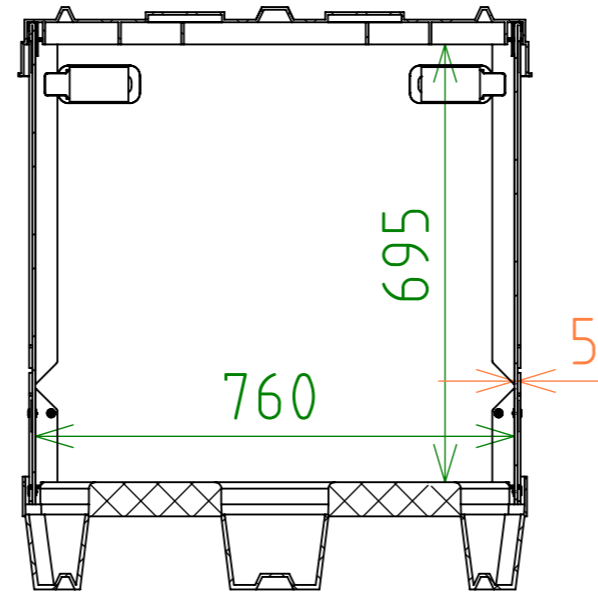

Product ID: 8596349008910

TECHNICAL DRAWING

TPS 1208-without loading door 2000g/m²

CUT A-A
SCALE 1 : 12

ITEM NO.	DESCRIPTION	QUANTITY	WEIGHT(kg)
1	TPS 120x800 mm, sleeve	1	5.04
2	TPS 1200x800 mm;palette	1	10.60
3	TPS 1200x800 mm;lid	1	6.30

SPECIFICATION	
Weight	21.94 kg
Volume	613 l