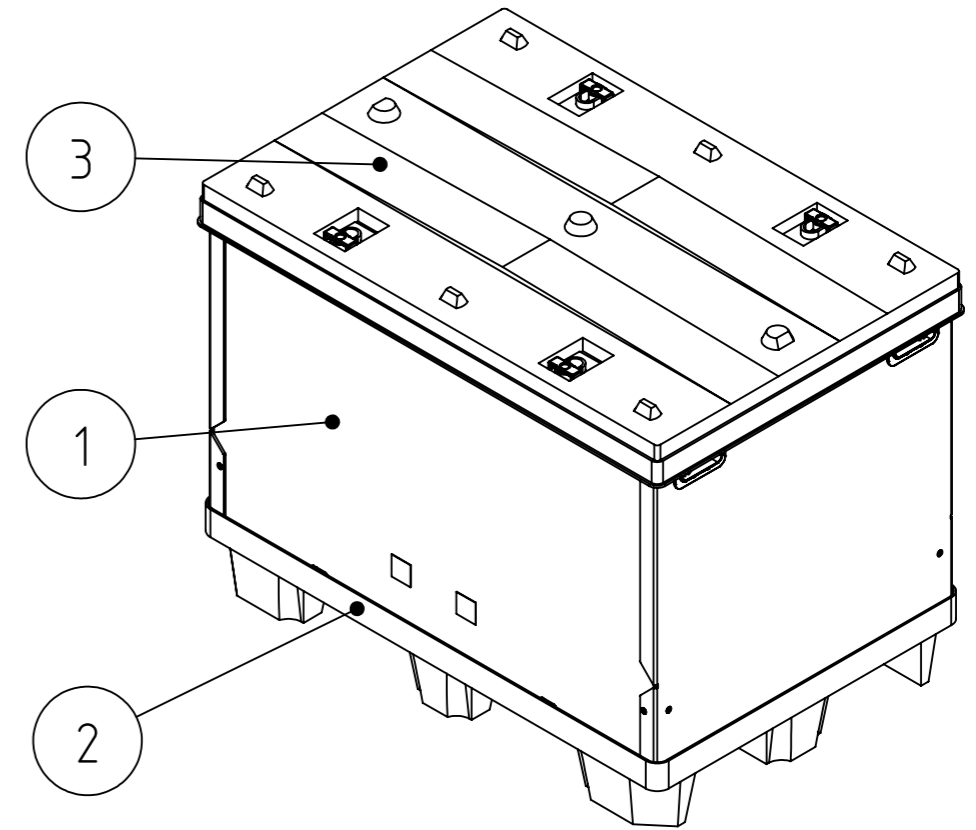

Product ID: 8596349008910

TECHNICAL DRAWING

TPS 1208-without loading door 2000g/m²

CUT A-A
SCALE 1 : 12

ITEM NO.	DESCRIPTION	QUANTITY	WEIGHT(kg)
1	TPS 120x800 mm, sleeve	1	5.04
2	TPS 1200x800 mm;palette	1	10.60
3	TPS 1200x800 mm;lid	1	6.30

SPECIFICATION	
Weight	21.94 kg
Volume	613 l