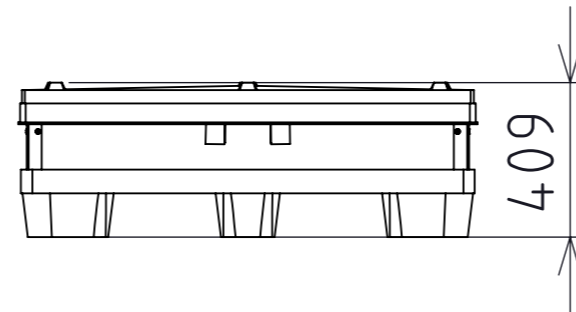

Product ID: 8596349008910

TECHNICAL DRAWING

TPS 1208-without loading door 2000g/m²

CUT A-A
SCALE 1 : 12

ITEM NO.	DESCRIPTION	QUANTITY	WEIGHT(kg)
1	TPS 120x800 mm, sleeve	1	5.04
2	TPS 1200x800 mm;palette	1	10.60
3	TPS 1200x800 mm;lid	1	6.30

SPECIFICATION	
Weight	21.94 kg
Volume	613 l